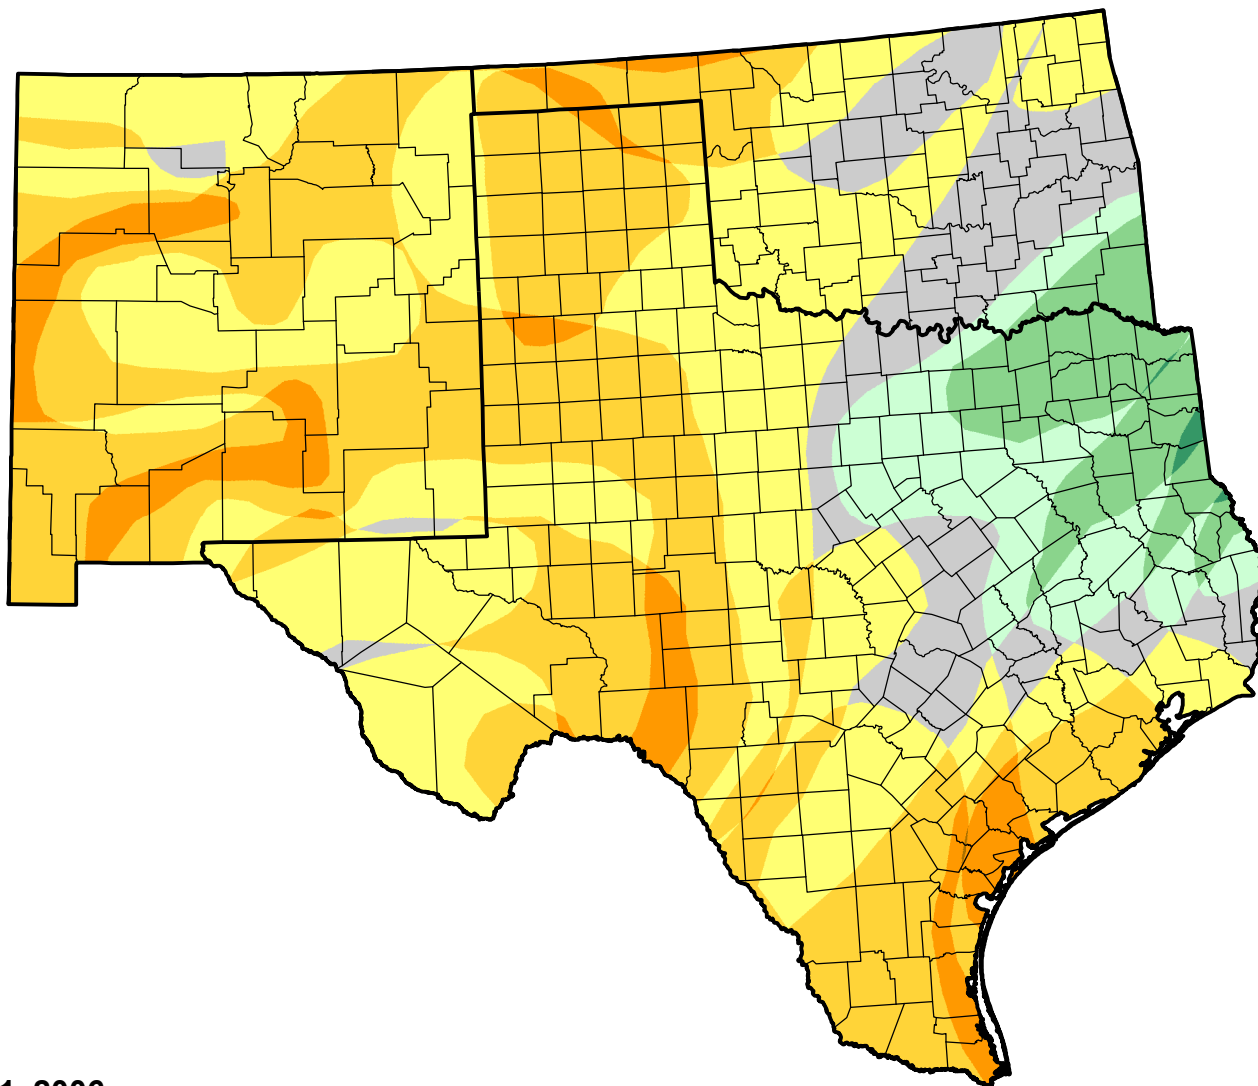

U.S. Drought Monitor Class Change - Southern Plains RDEWS

Start of Calendar Year

March 21, 2006
compared to
January 5, 2006

droughtmonitor.unl.edu

-  5 Class Degradation
-  4 Class Degradation
-  3 Class Degradation
-  2 Class Degradation
-  1 Class Degradation
-  No Change
-  1 Class Improvement
-  2 Class Improvement
-  3 Class Improvement
-  4 Class Improvement
-  5 Class Improvement