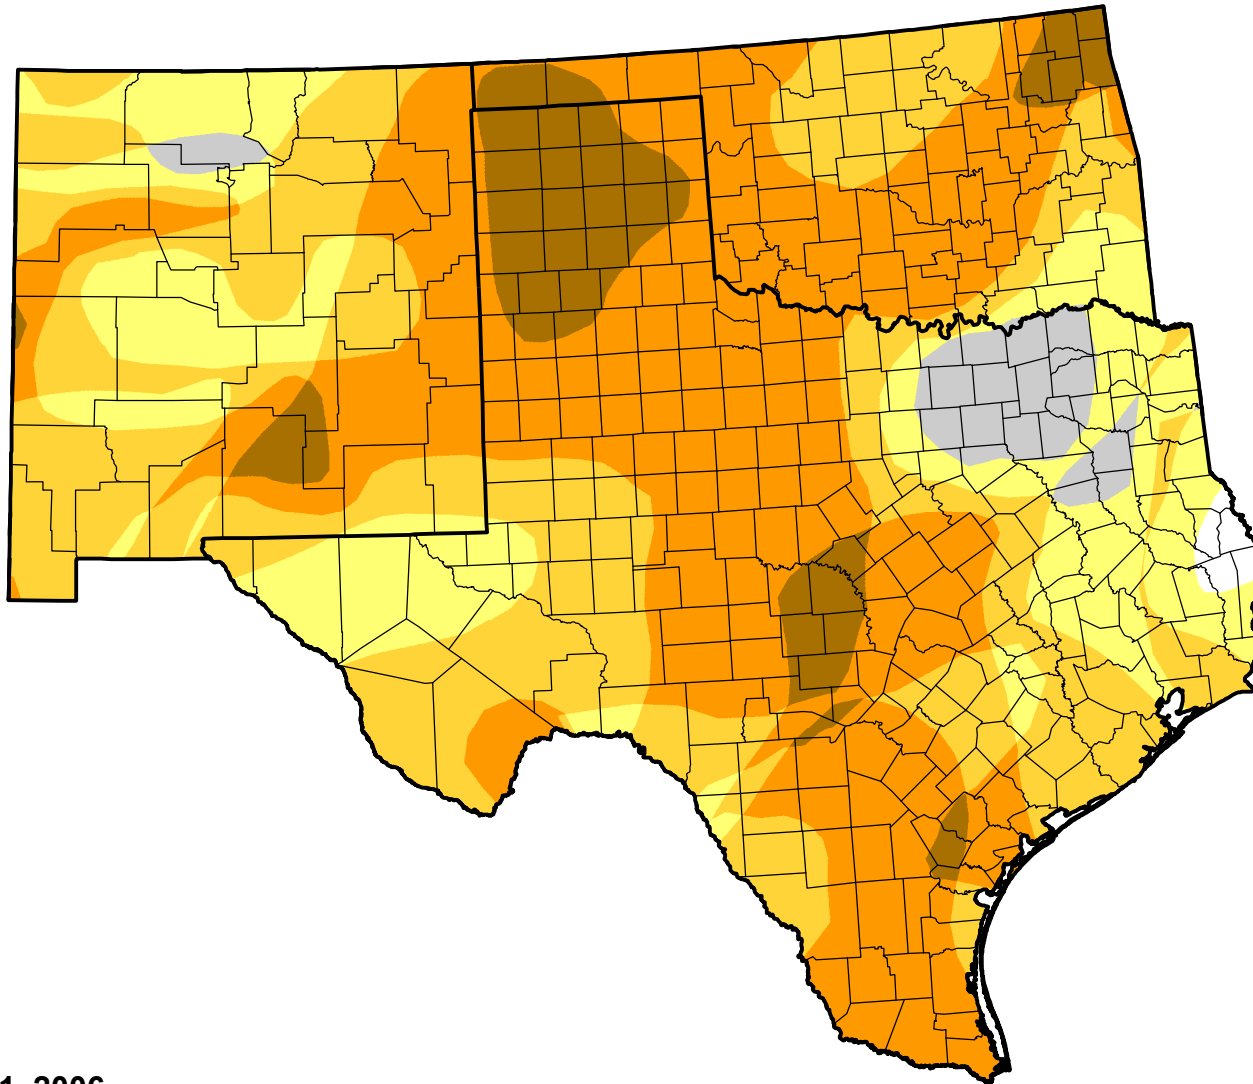

U.S. Drought Monitor Class Change - Southern Plains RDEWS

Start of Water Year

March 21, 2006
compared to
September 29, 2005

droughtmonitor.unl.edu

-  5 Class Degradation
-  4 Class Degradation
-  3 Class Degradation
-  2 Class Degradation
-  1 Class Degradation
-  No Change
-  1 Class Improvement
-  2 Class Improvement
-  3 Class Improvement
-  4 Class Improvement
-  5 Class Improvement