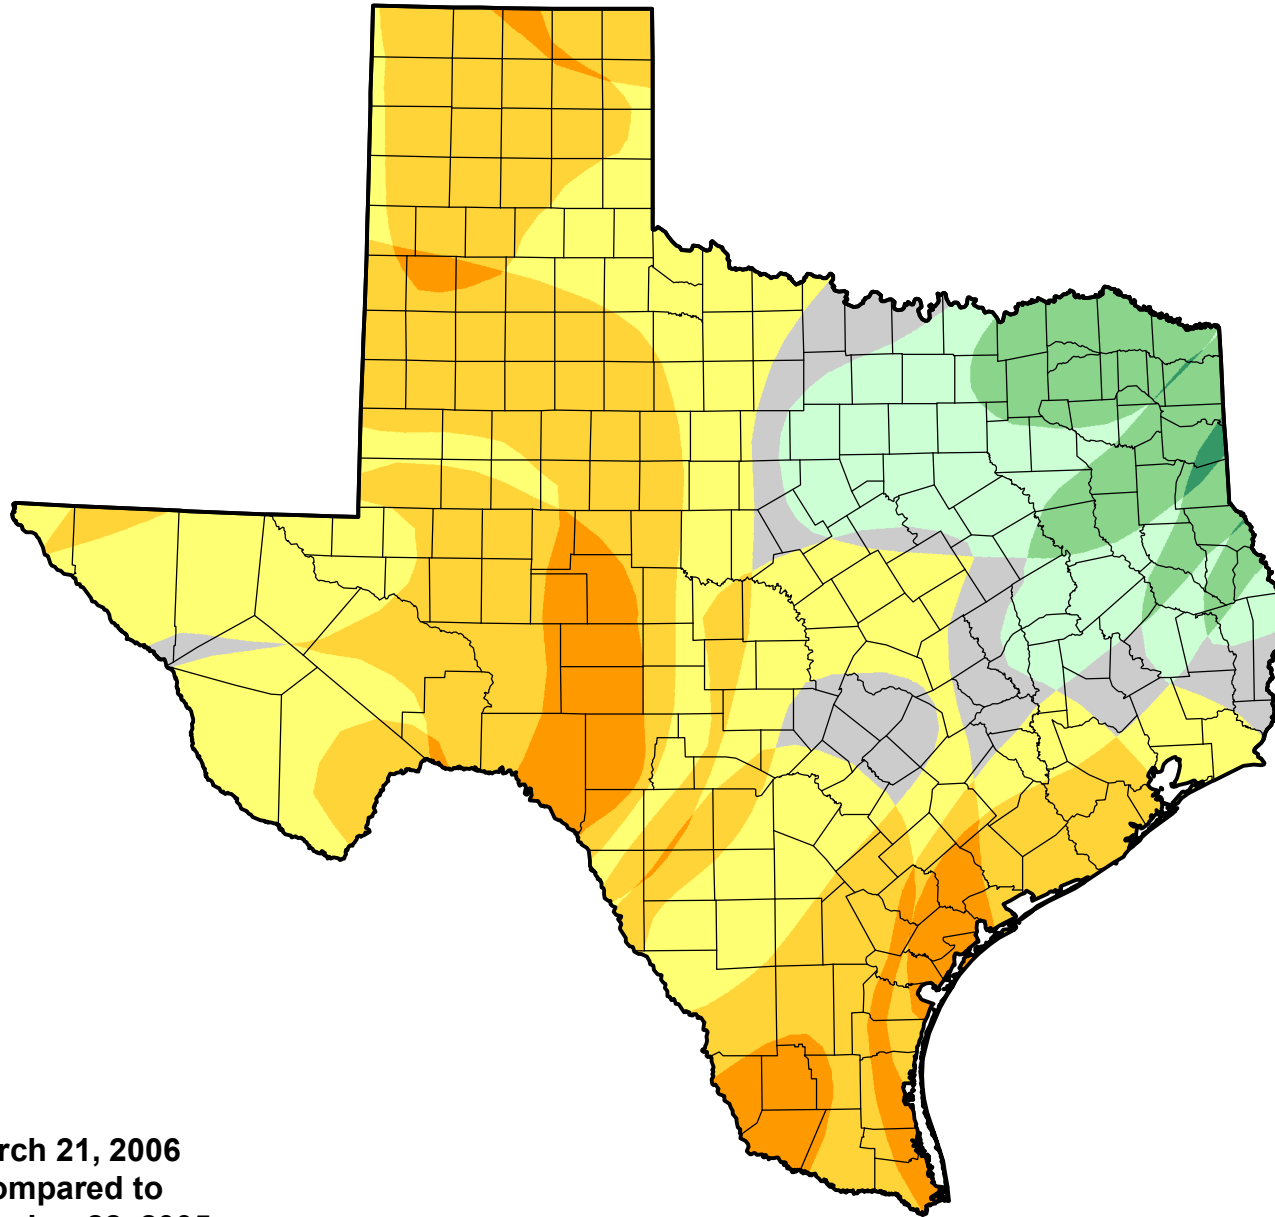

U.S. Drought Monitor Class Change - Texas

13 Week

March 21, 2006
compared to
December 22, 2005

droughtmonitor.unl.edu

-  5 Class Degradation
-  4 Class Degradation
-  3 Class Degradation
-  2 Class Degradation
-  1 Class Degradation
-  No Change
-  1 Class Improvement
-  2 Class Improvement
-  3 Class Improvement
-  4 Class Improvement
-  5 Class Improvement