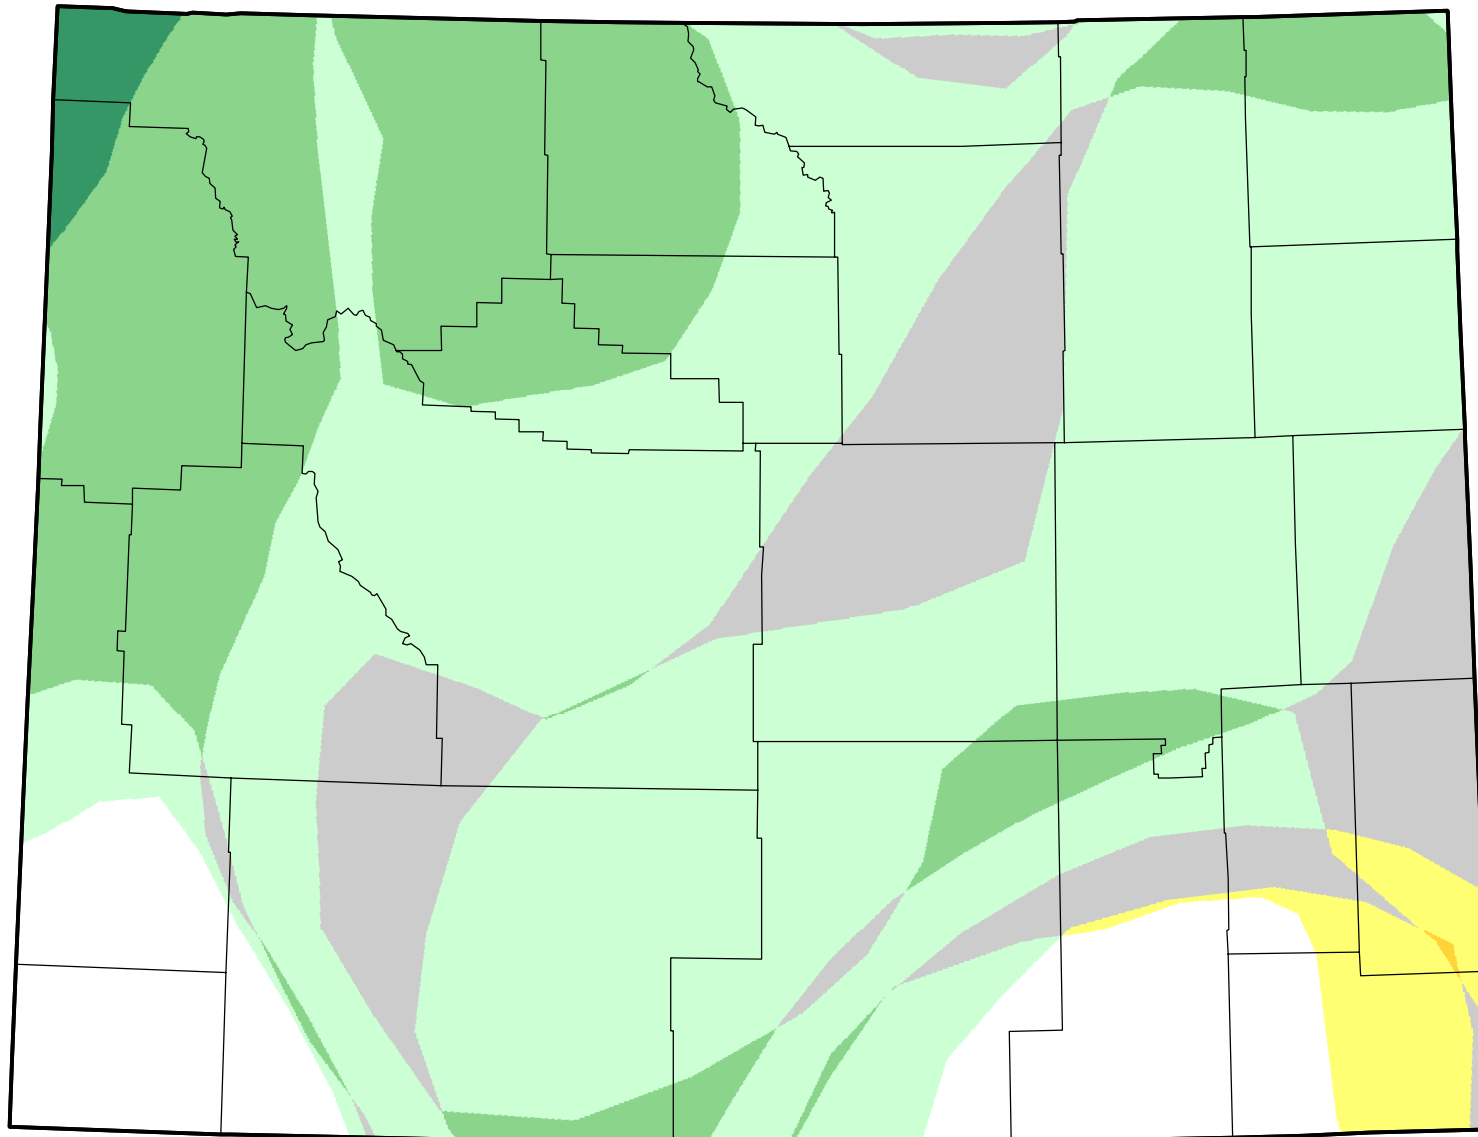

U.S. Drought Monitor Class Change - Wyoming

26 Week

March 21, 2006
compared to
September 22, 2005

droughtmonitor.unl.edu

-  5 Class Degradation
-  4 Class Degradation
-  3 Class Degradation
-  2 Class Degradation
-  1 Class Degradation
-  No Change
-  1 Class Improvement
-  2 Class Improvement
-  3 Class Improvement
-  4 Class Improvement
-  5 Class Improvement