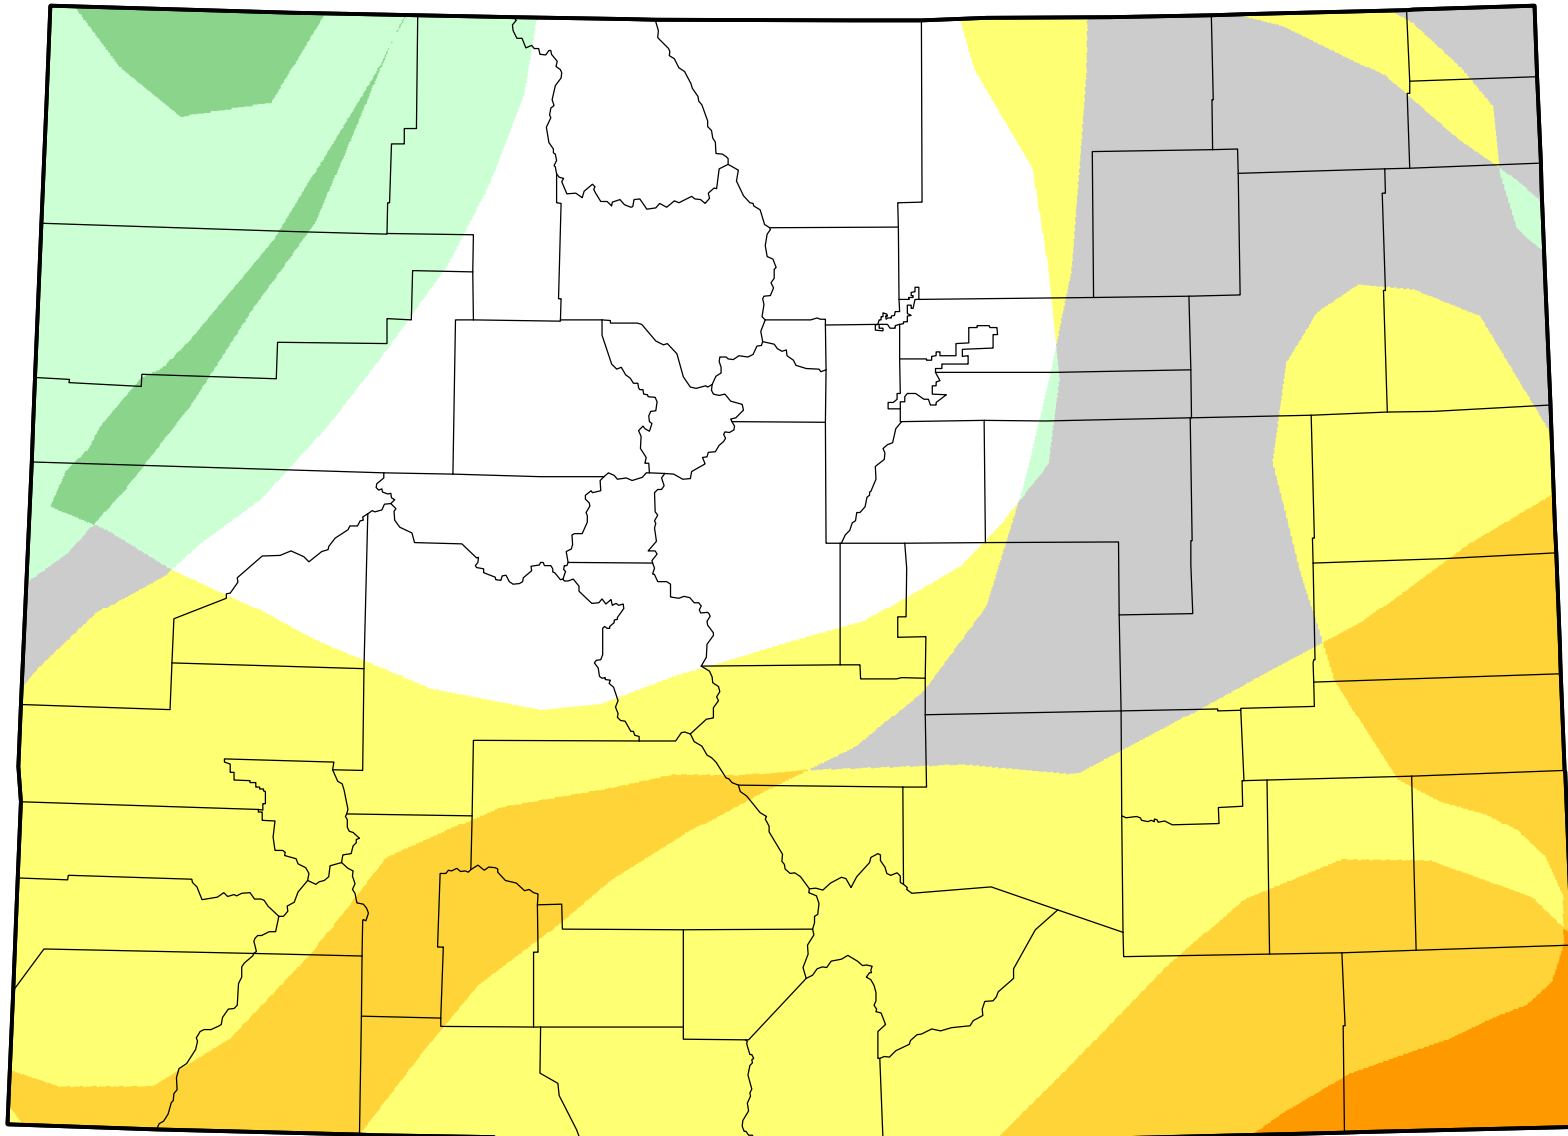

U.S. Drought Monitor Class Change - Colorado

Start of Water Year

March 28, 2006
compared to
September 29, 2005

droughtmonitor.unl.edu

-  5 Class Degradation
-  4 Class Degradation
-  3 Class Degradation
-  2 Class Degradation
-  1 Class Degradation
-  No Change
-  1 Class Improvement
-  2 Class Improvement
-  3 Class Improvement
-  4 Class Improvement
-  5 Class Improvement