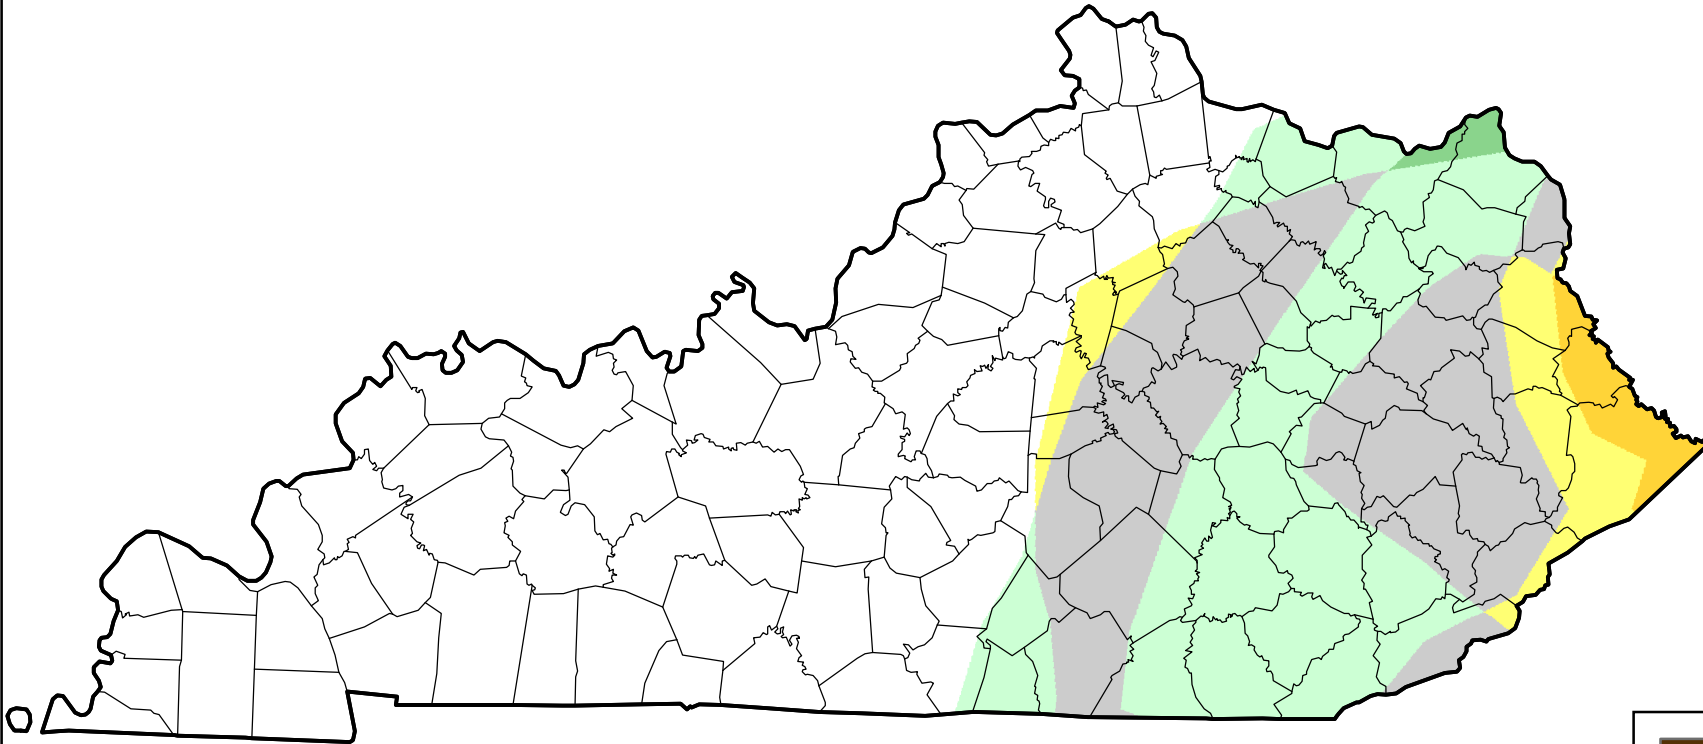

U.S. Drought Monitor Class Change - Kentucky

26 Week

March 28, 2006
compared to
September 29, 2005

droughtmonitor.unl.edu