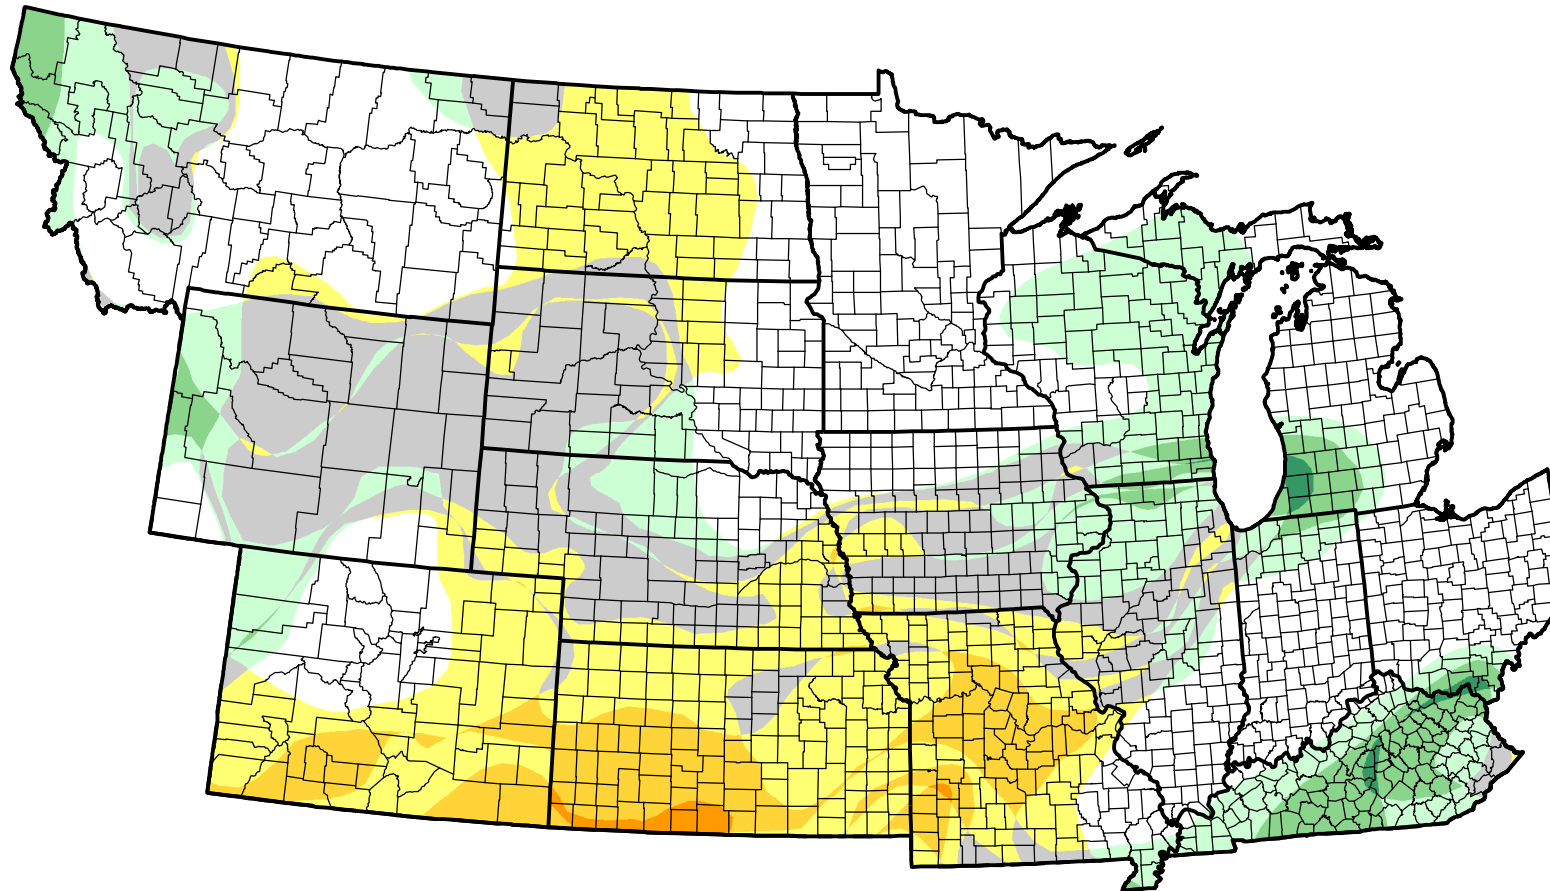

U.S. Drought Monitor Class Change - NWS Central 13 Week

March 28, 2006
compared to
December 29, 2005

droughtmonitor.unl.edu

-  5 Class Degradation
-  4 Class Degradation
-  3 Class Degradation
-  2 Class Degradation
-  1 Class Degradation
-  No Change
-  1 Class Improvement
-  2 Class Improvement
-  3 Class Improvement
-  4 Class Improvement
-  5 Class Improvement