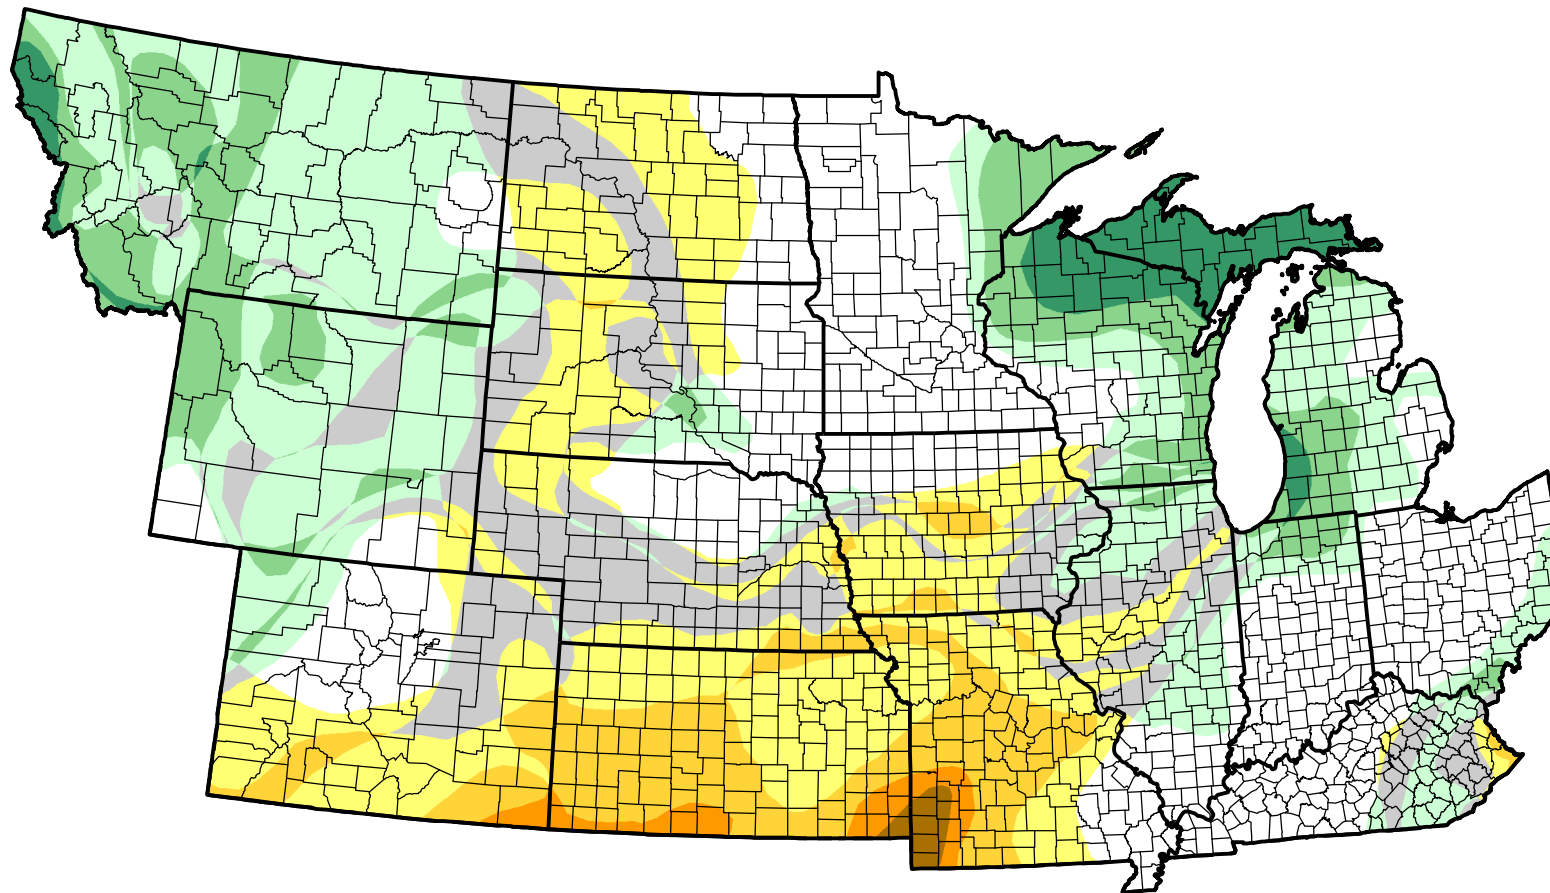

U.S. Drought Monitor Class Change - NWS Central 26 Week

March 28, 2006
compared to
September 29, 2005

droughtmonitor.unl.edu

-  5 Class Degradation
-  4 Class Degradation
-  3 Class Degradation
-  2 Class Degradation
-  1 Class Degradation
-  No Change
-  1 Class Improvement
-  2 Class Improvement
-  3 Class Improvement
-  4 Class Improvement
-  5 Class Improvement