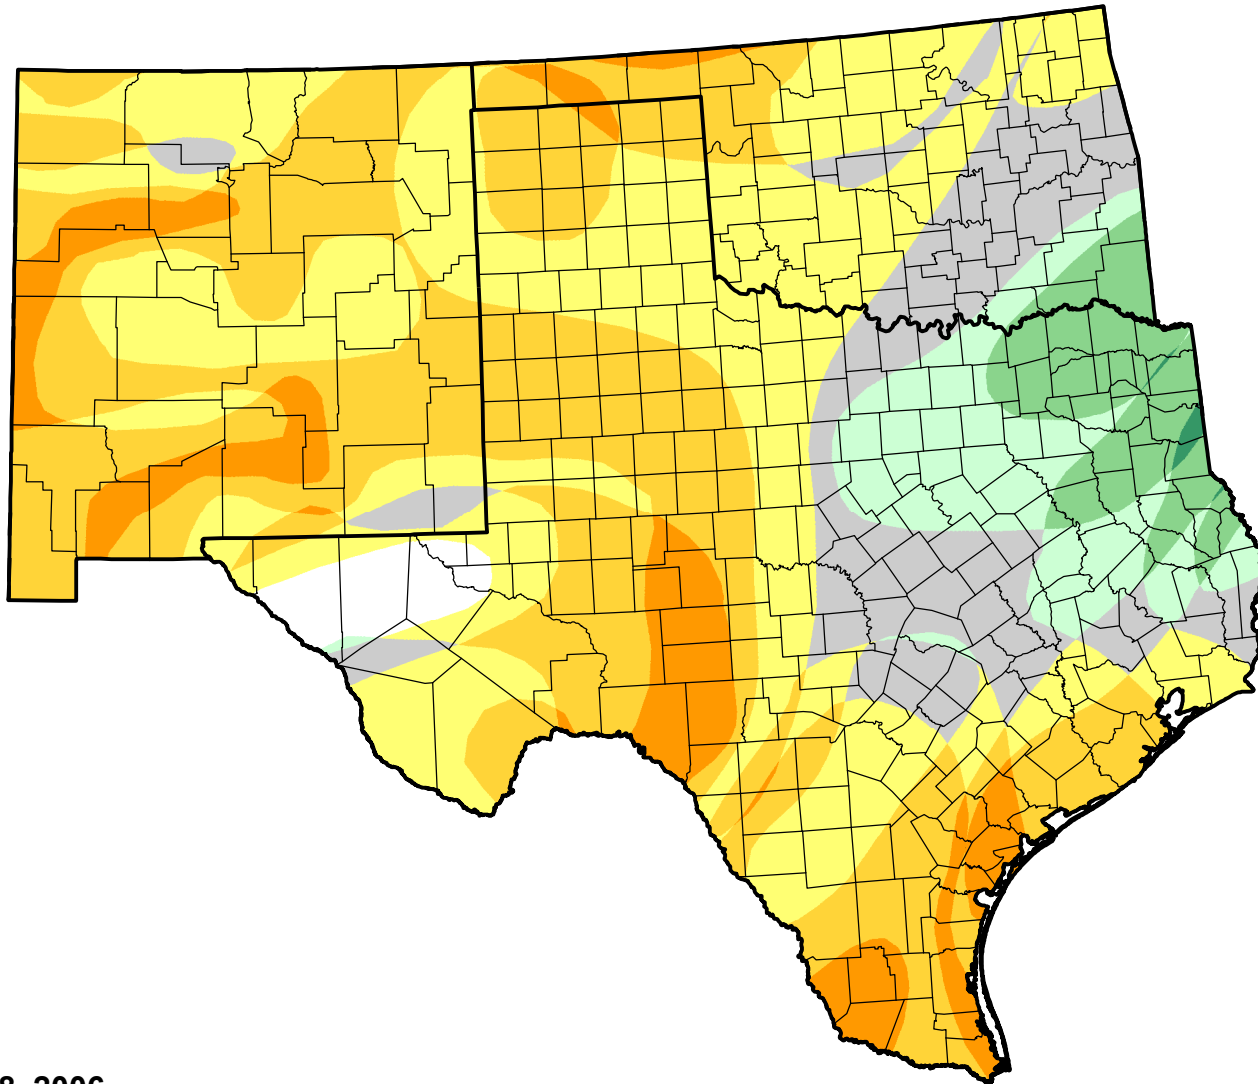

# U.S. Drought Monitor Class Change - Southern Plains RDEWS

13 Week

March 28, 2006  
compared to  
December 29, 2005

[droughtmonitor.unl.edu](http://droughtmonitor.unl.edu)

-  5 Class Degradation
-  4 Class Degradation
-  3 Class Degradation
-  2 Class Degradation
-  1 Class Degradation
-  No Change
-  1 Class Improvement
-  2 Class Improvement
-  3 Class Improvement
-  4 Class Improvement
-  5 Class Improvement