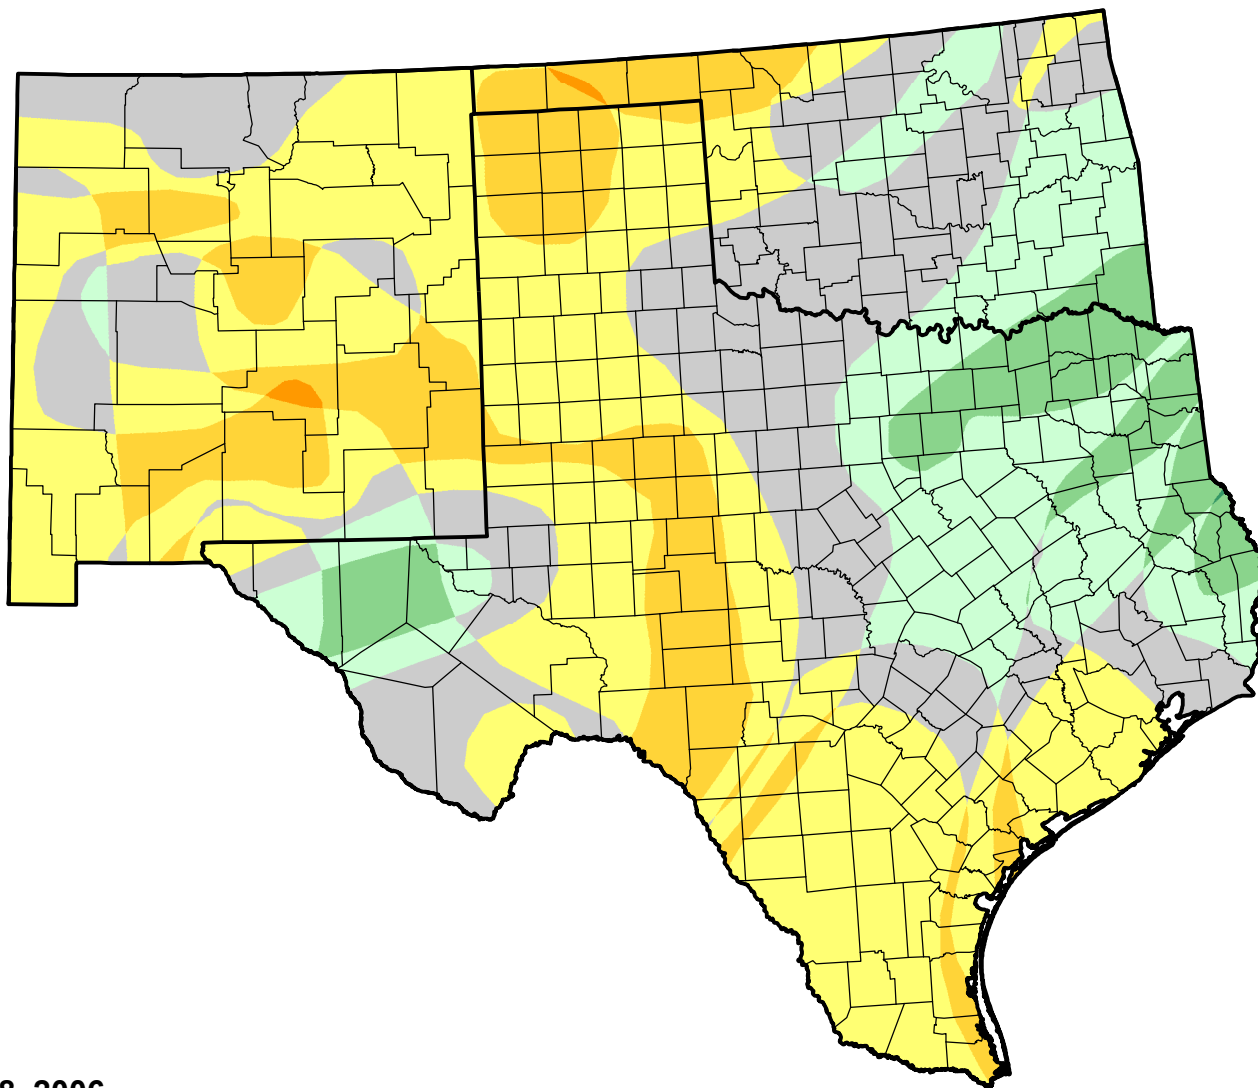

U.S. Drought Monitor Class Change - Southern Plains RDEWS

8 Week

March 28, 2006
compared to
February 2, 2006

droughtmonitor.unl.edu

- | | |
|---|---------------------|
|  | 5 Class Degradation |
|  | 4 Class Degradation |
|  | 3 Class Degradation |
|  | 2 Class Degradation |
|  | 1 Class Degradation |
|  | No Change |
|  | 1 Class Improvement |
|  | 2 Class Improvement |
|  | 3 Class Improvement |
|  | 4 Class Improvement |
|  | 5 Class Improvement |