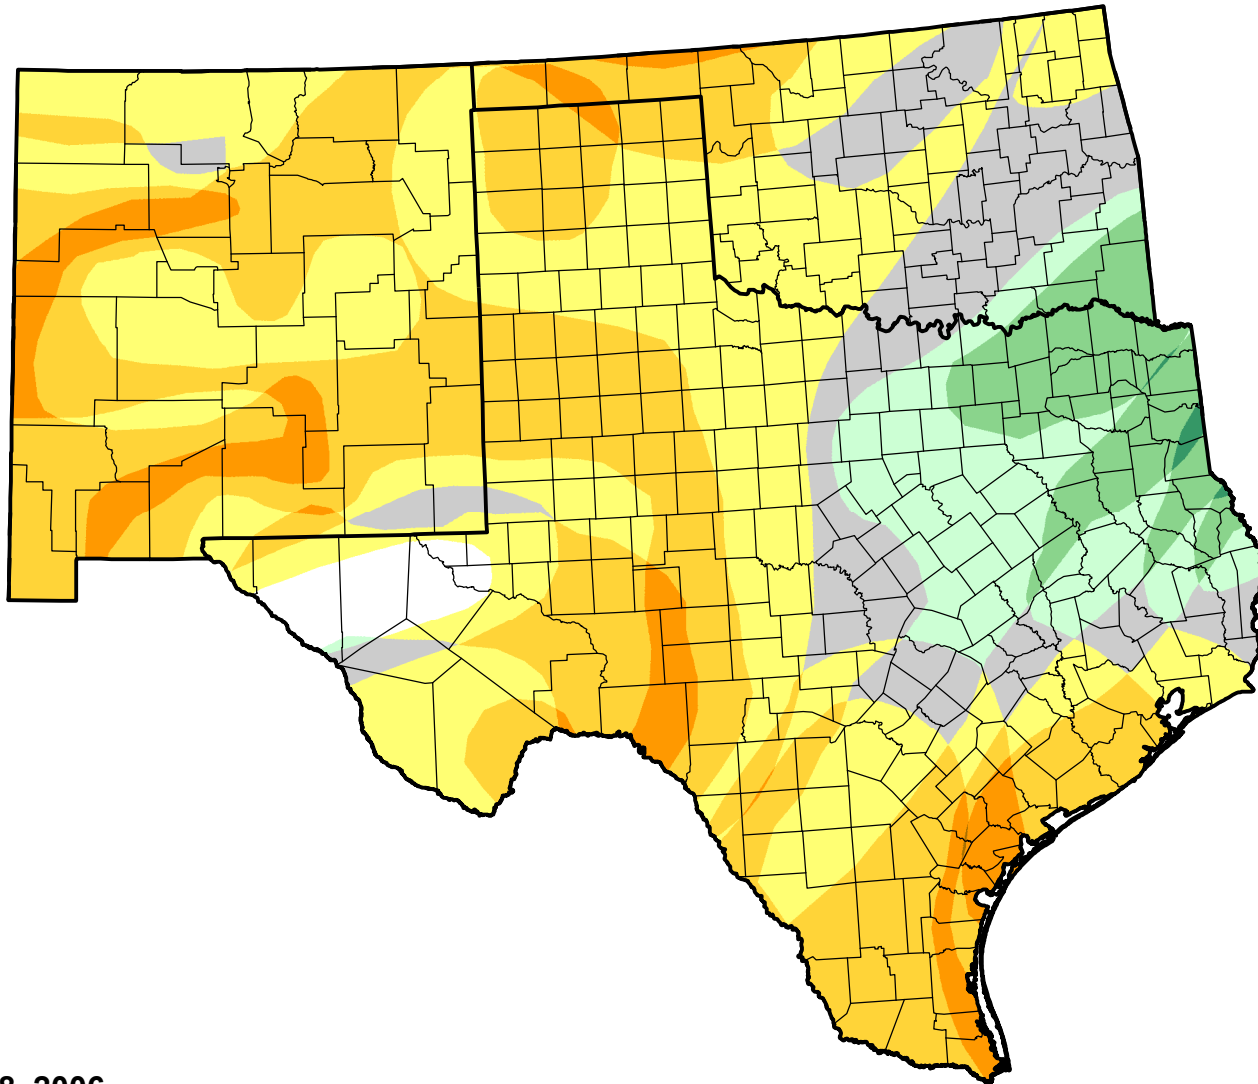

# U.S. Drought Monitor Class Change - Southern Plains RDEWS

Start of Calendar Year

**March 28, 2006**  
compared to  
**January 5, 2006**

[droughtmonitor.unl.edu](http://droughtmonitor.unl.edu)

-  5 Class Degradation
-  4 Class Degradation
-  3 Class Degradation
-  2 Class Degradation
-  1 Class Degradation
-  No Change
-  1 Class Improvement
-  2 Class Improvement
-  3 Class Improvement
-  4 Class Improvement
-  5 Class Improvement