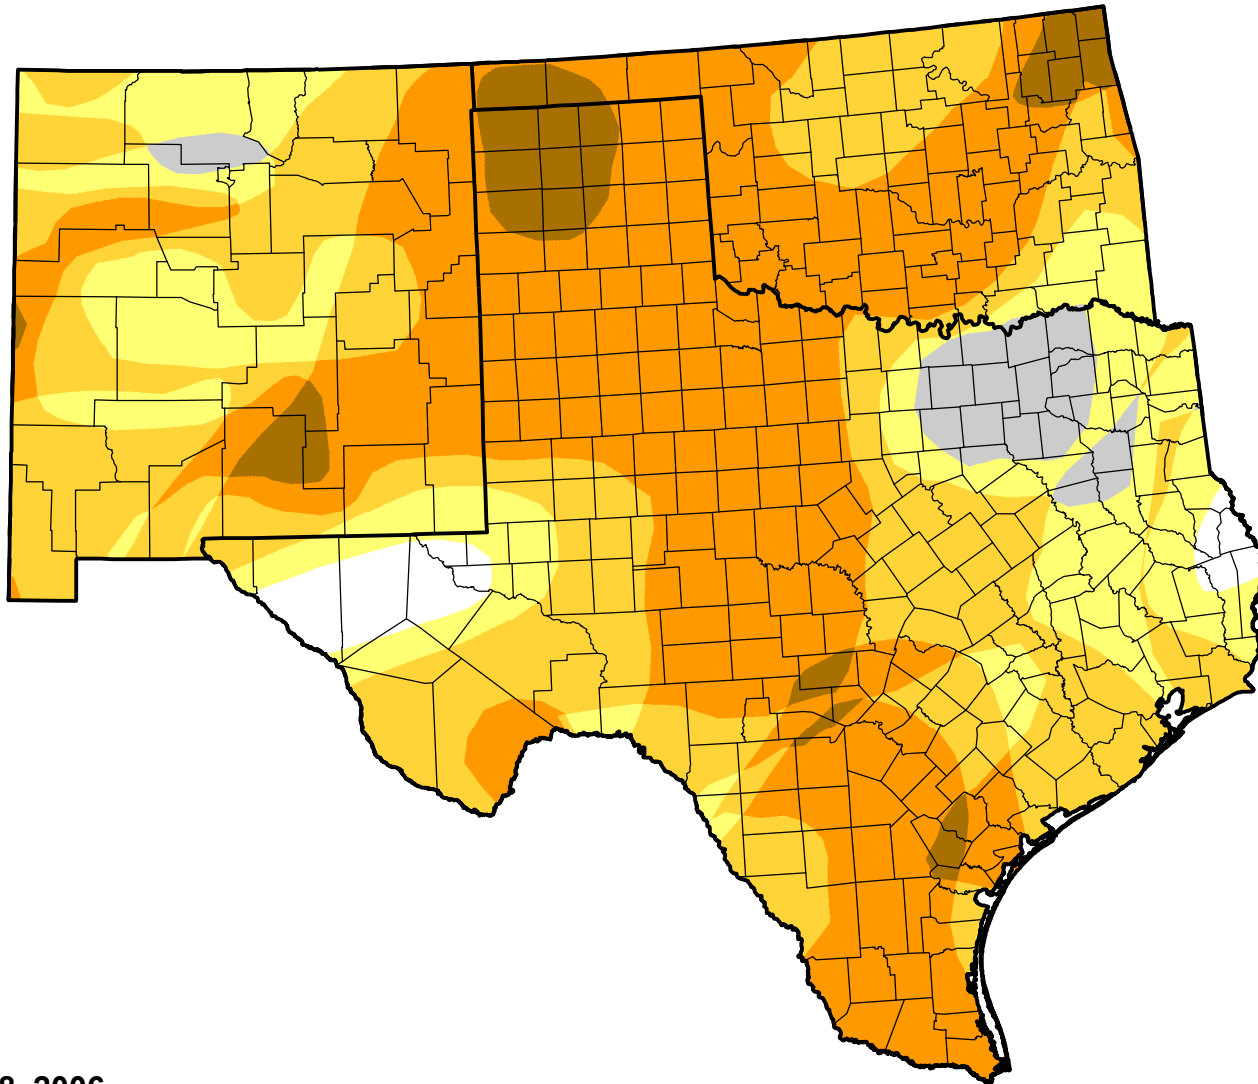

# U.S. Drought Monitor Class Change - Southern Plains RDEWS

Start of Water Year

March 28, 2006  
compared to  
September 29, 2005

[droughtmonitor.unl.edu](http://droughtmonitor.unl.edu)