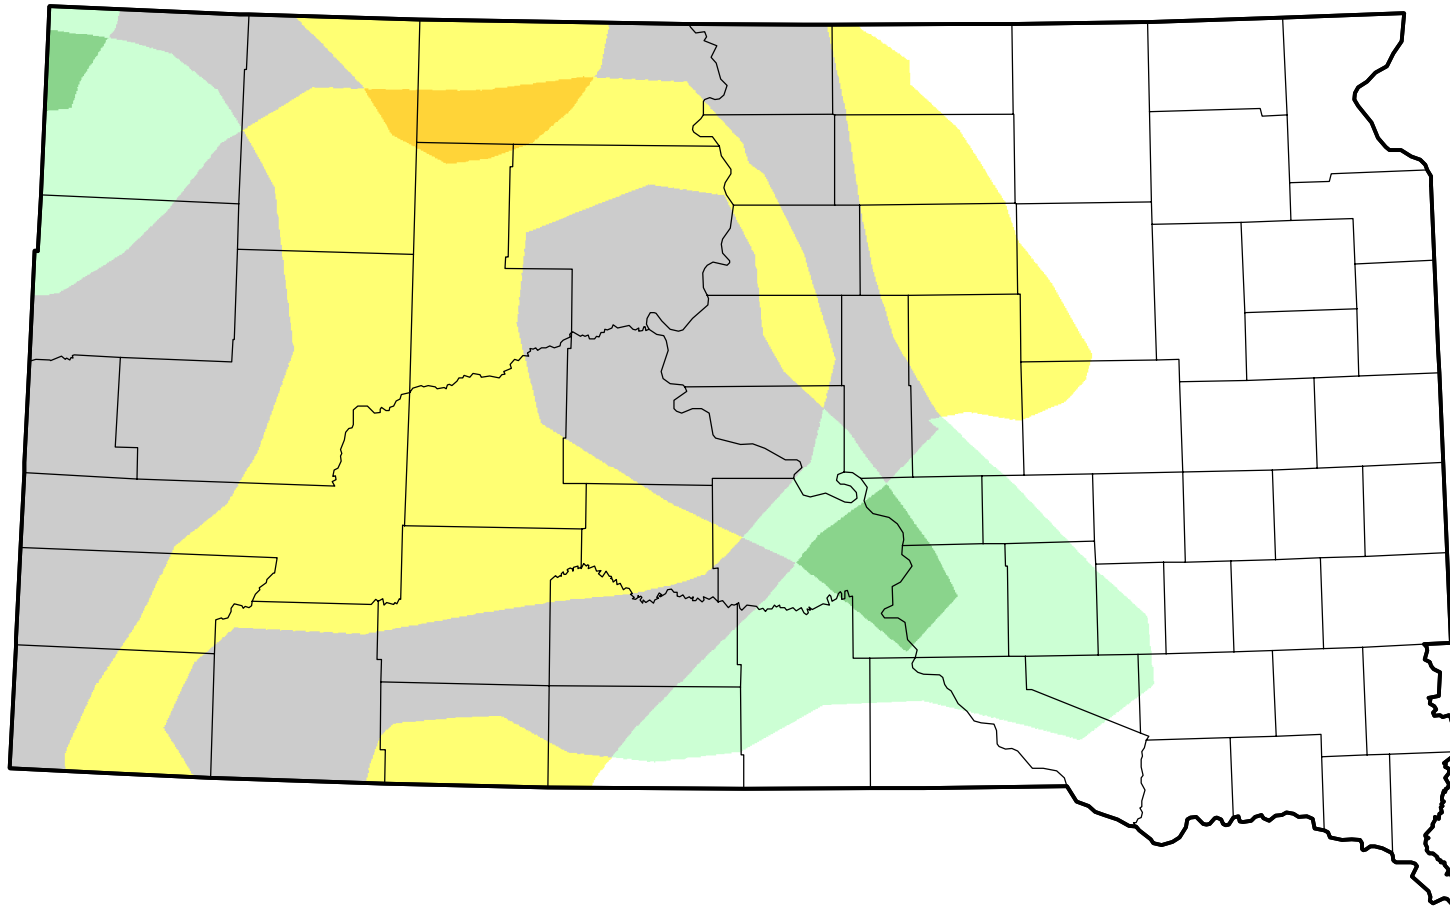

U.S. Drought Monitor Class Change - South Dakota

Start of Water Year

April 4, 2006
compared to
September 29, 2005

droughtmonitor.unl.edu

- | | |
|---|---------------------|
|  | 5 Class Degradation |
|  | 4 Class Degradation |
|  | 3 Class Degradation |
|  | 2 Class Degradation |
|  | 1 Class Degradation |
|  | No Change |
|  | 1 Class Improvement |
|  | 2 Class Improvement |
|  | 3 Class Improvement |
|  | 4 Class Improvement |
|  | 5 Class Improvement |