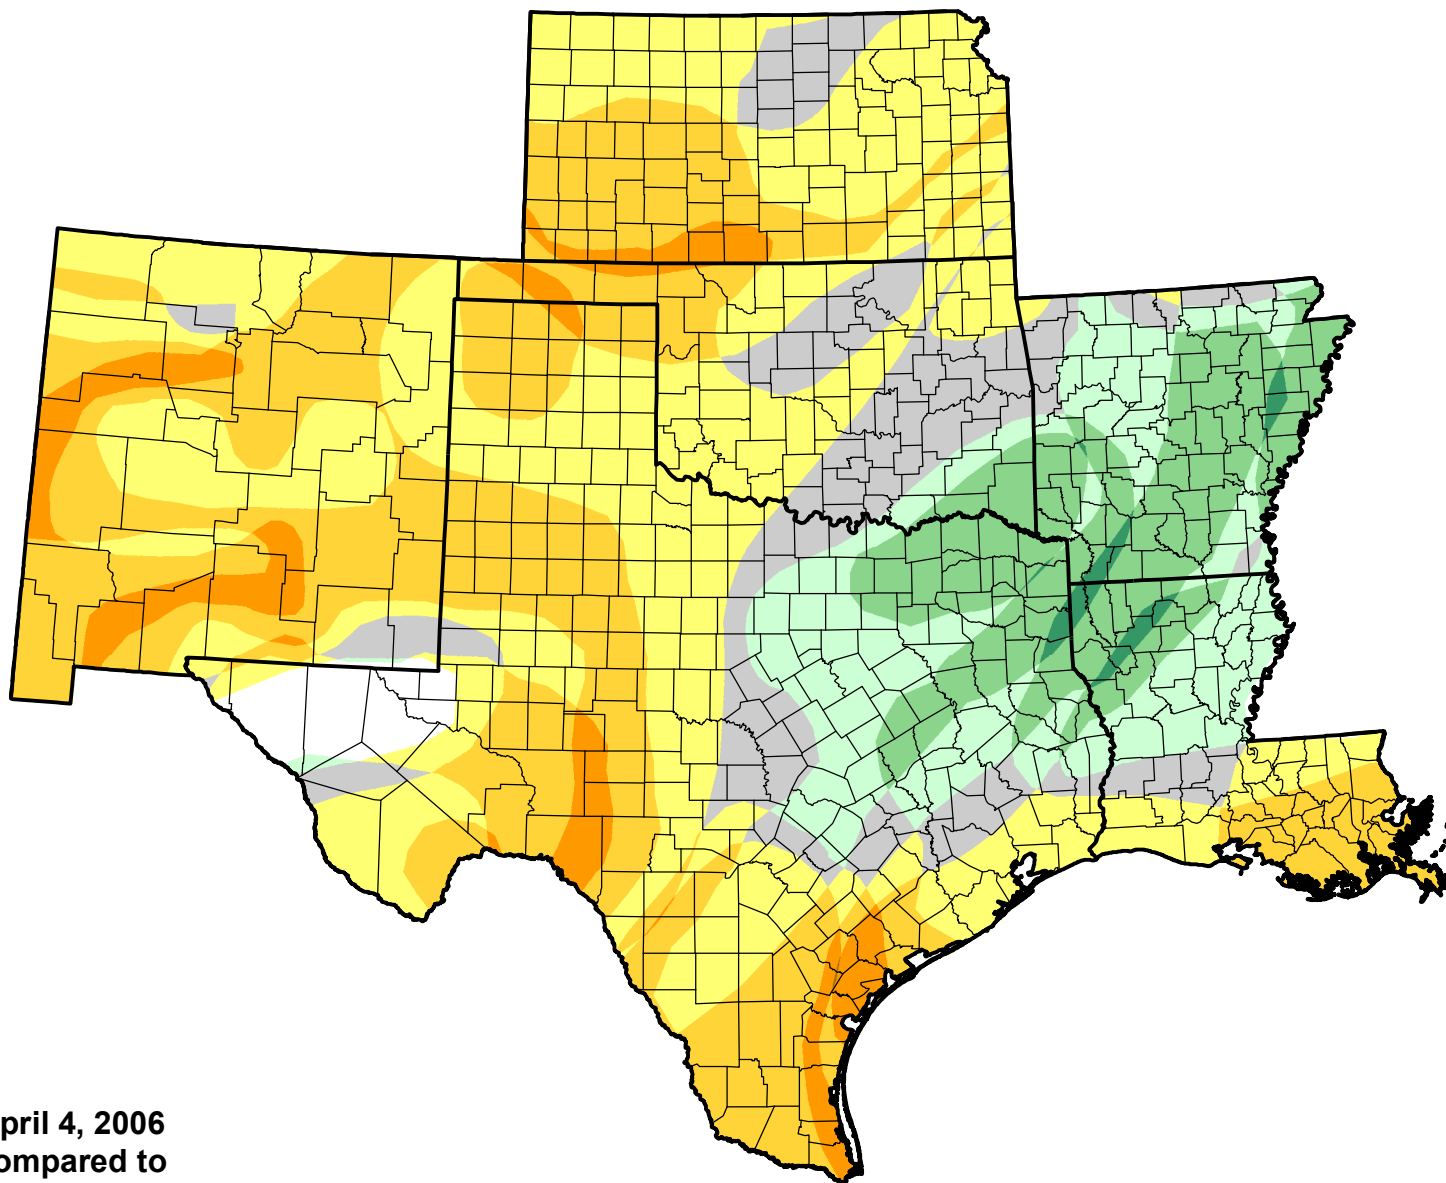

U.S. Drought Monitor Class Change - SCIPP

Start of Calendar Year

April 4, 2006
compared to
January 5, 2006

droughtmonitor.unl.edu

- 5 Class Degradation
- 4 Class Degradation
- 3 Class Degradation
- 2 Class Degradation
- 1 Class Degradation
- No Change
- 1 Class Improvement
- 2 Class Improvement
- 3 Class Improvement
- 4 Class Improvement
- 5 Class Improvement