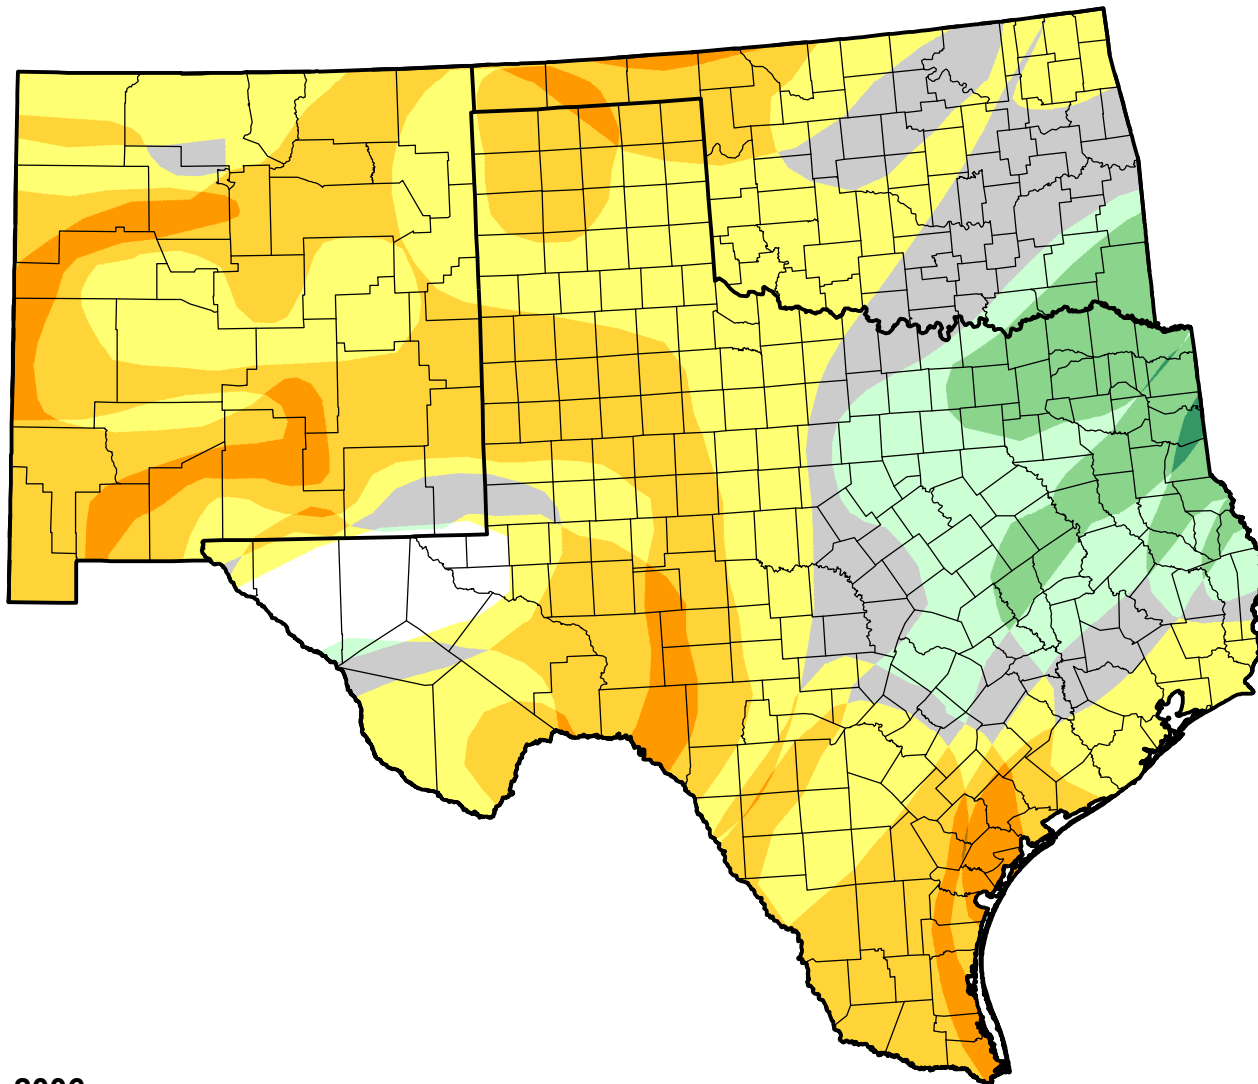

U.S. Drought Monitor Class Change - Southern Plains RDEWS

Start of Calendar Year

April 4, 2006
compared to
January 5, 2006

droughtmonitor.unl.edu