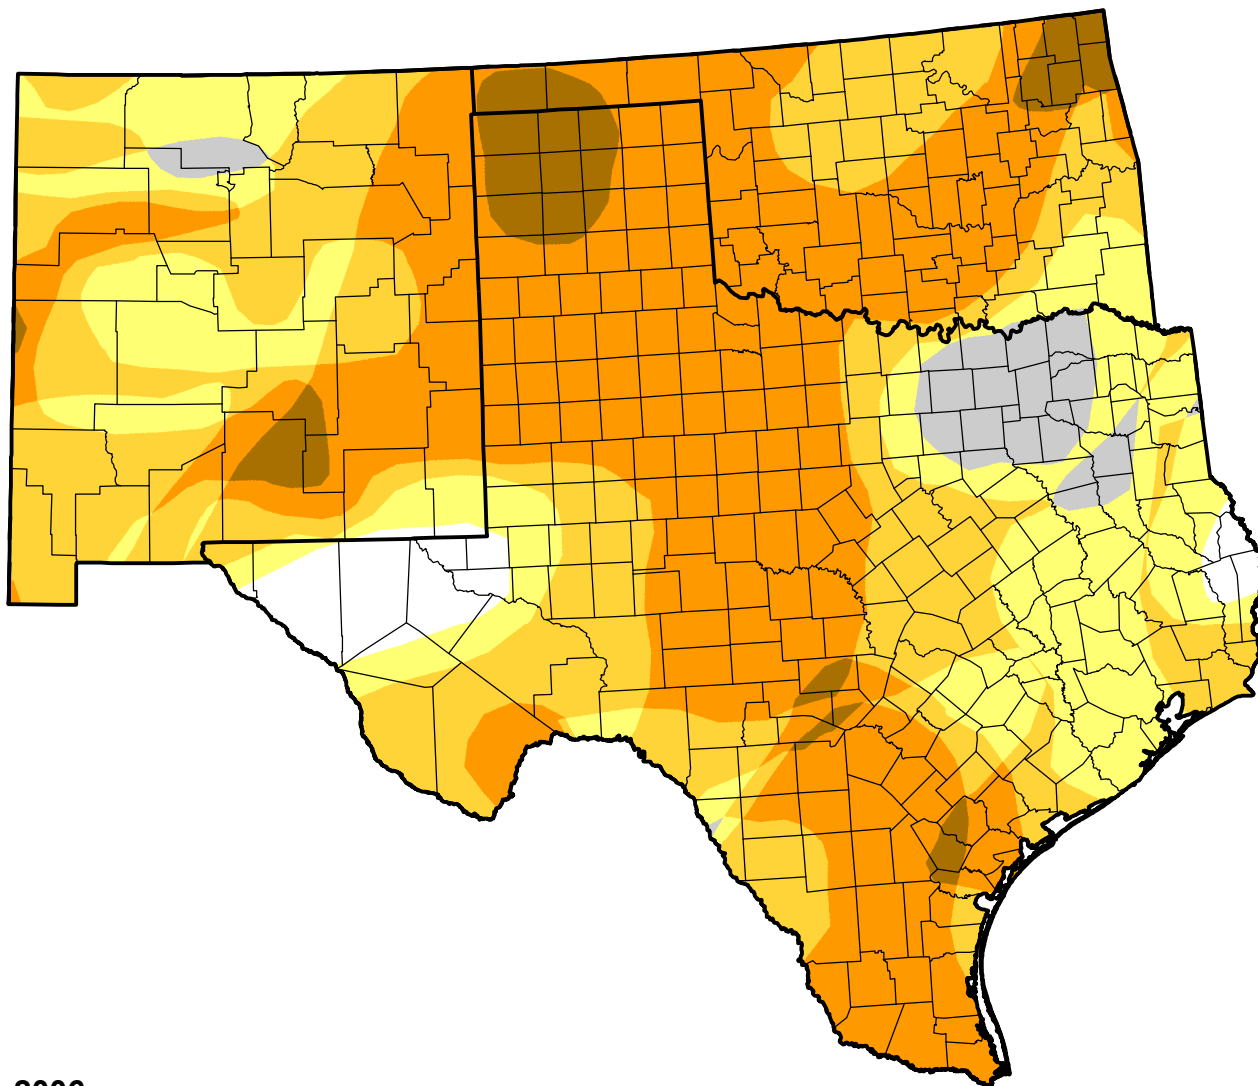

U.S. Drought Monitor Class Change - Southern Plains RDEWS

Start of Water Year

April 4, 2006
compared to
September 29, 2005

droughtmonitor.unl.edu

-  5 Class Degradation
-  4 Class Degradation
-  3 Class Degradation
-  2 Class Degradation
-  1 Class Degradation
-  No Change
-  1 Class Improvement
-  2 Class Improvement
-  3 Class Improvement
-  4 Class Improvement
-  5 Class Improvement