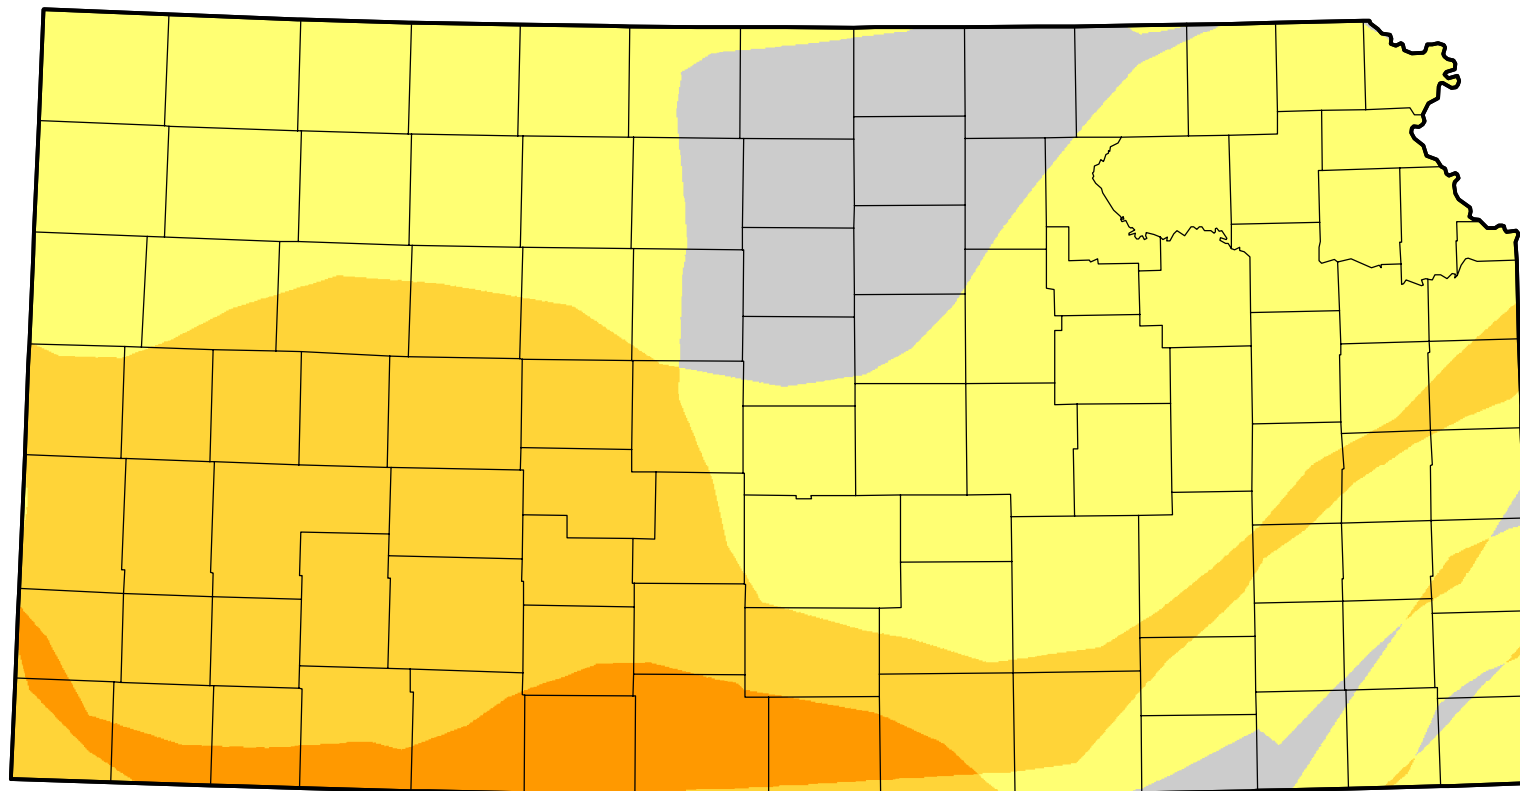

U.S. Drought Monitor Class Change - Kansas

Start of Calendar Year

April 11, 2006
compared to
January 5, 2006

droughtmonitor.unl.edu

-  5 Class Degradation
-  4 Class Degradation
-  3 Class Degradation
-  2 Class Degradation
-  1 Class Degradation
-  No Change
-  1 Class Improvement
-  2 Class Improvement
-  3 Class Improvement
-  4 Class Improvement
-  5 Class Improvement