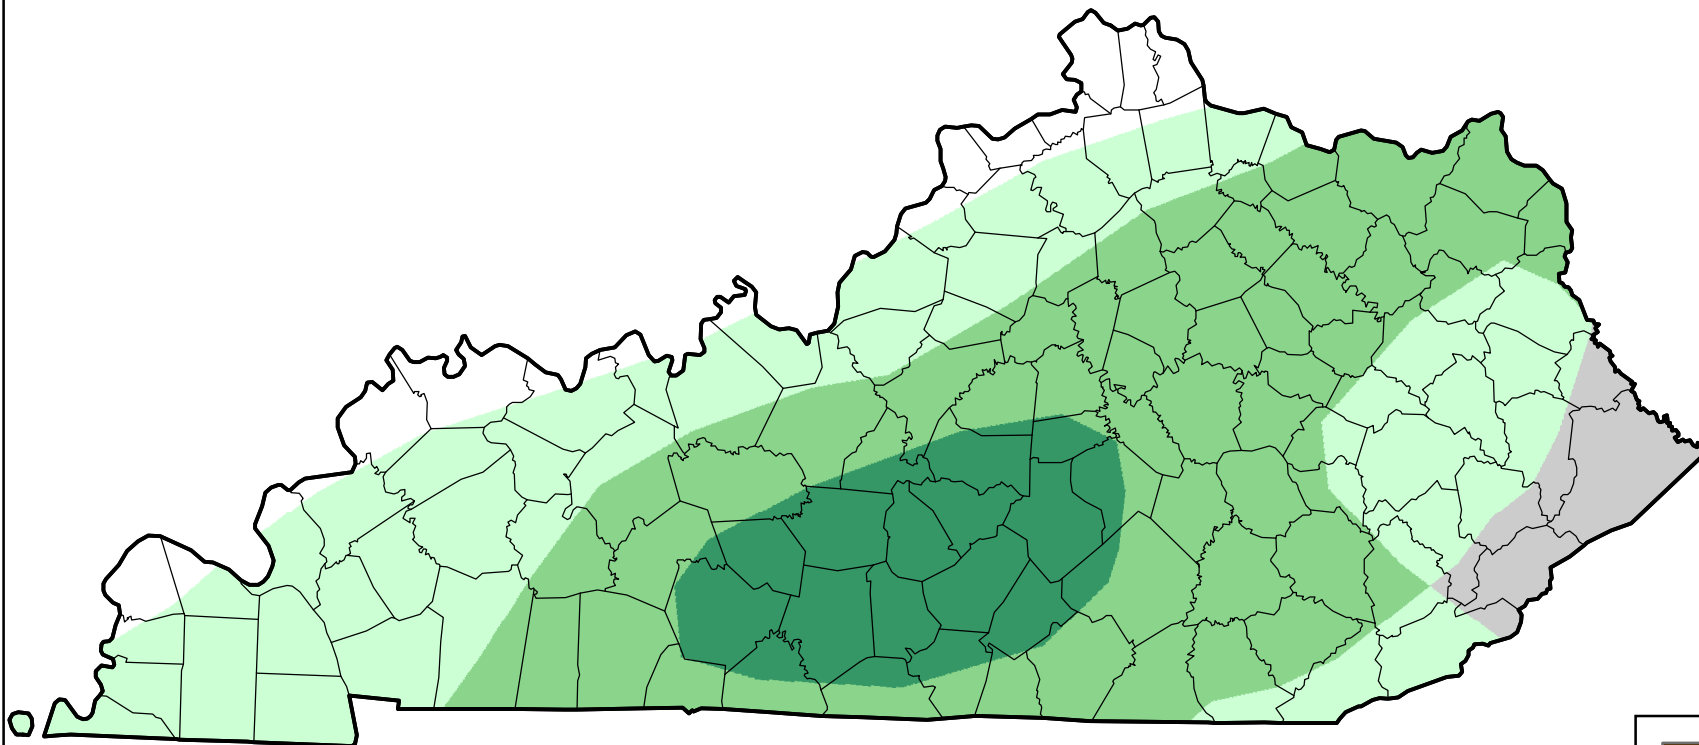

U.S. Drought Monitor Class Change - Kentucky

Start of Calendar Year

April 11, 2006
compared to
January 5, 2006

droughtmonitor.unl.edu