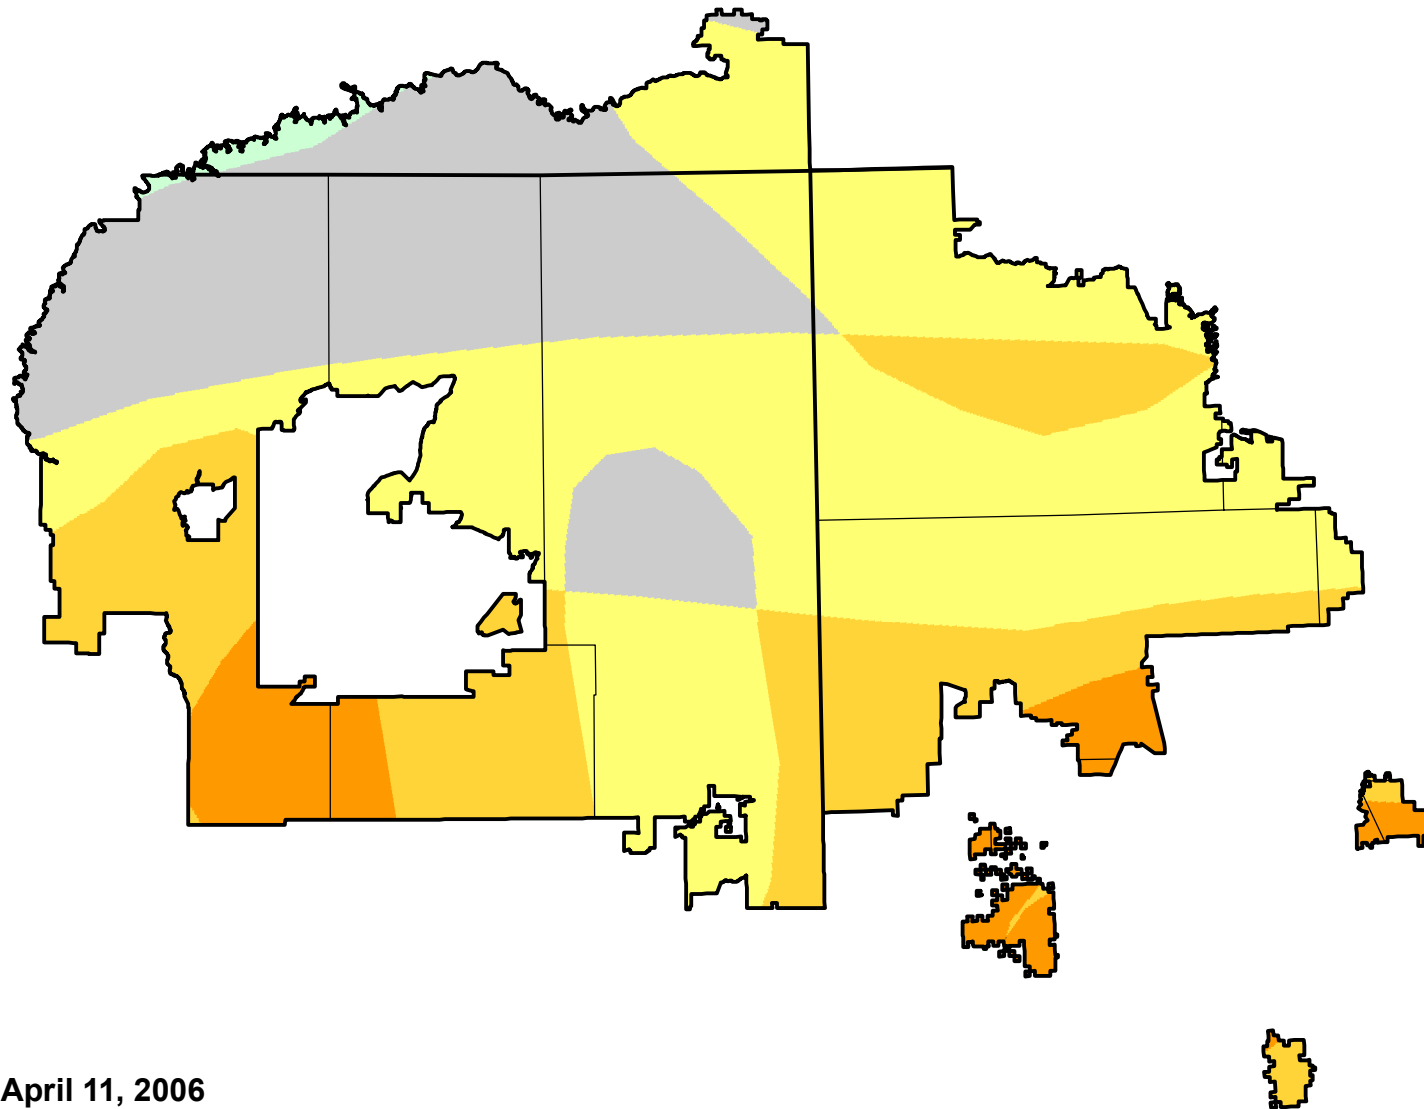

U.S. Drought Monitor Class Change - Navajo

52 Week

April 11, 2006
compared to
April 14, 2005

droughtmonitor.unl.edu

- | | |
|---|---------------------|
|  | 5 Class Degradation |
|  | 4 Class Degradation |
|  | 3 Class Degradation |
|  | 2 Class Degradation |
|  | 1 Class Degradation |
|  | No Change |
|  | 1 Class Improvement |
|  | 2 Class Improvement |
|  | 3 Class Improvement |
|  | 4 Class Improvement |
|  | 5 Class Improvement |