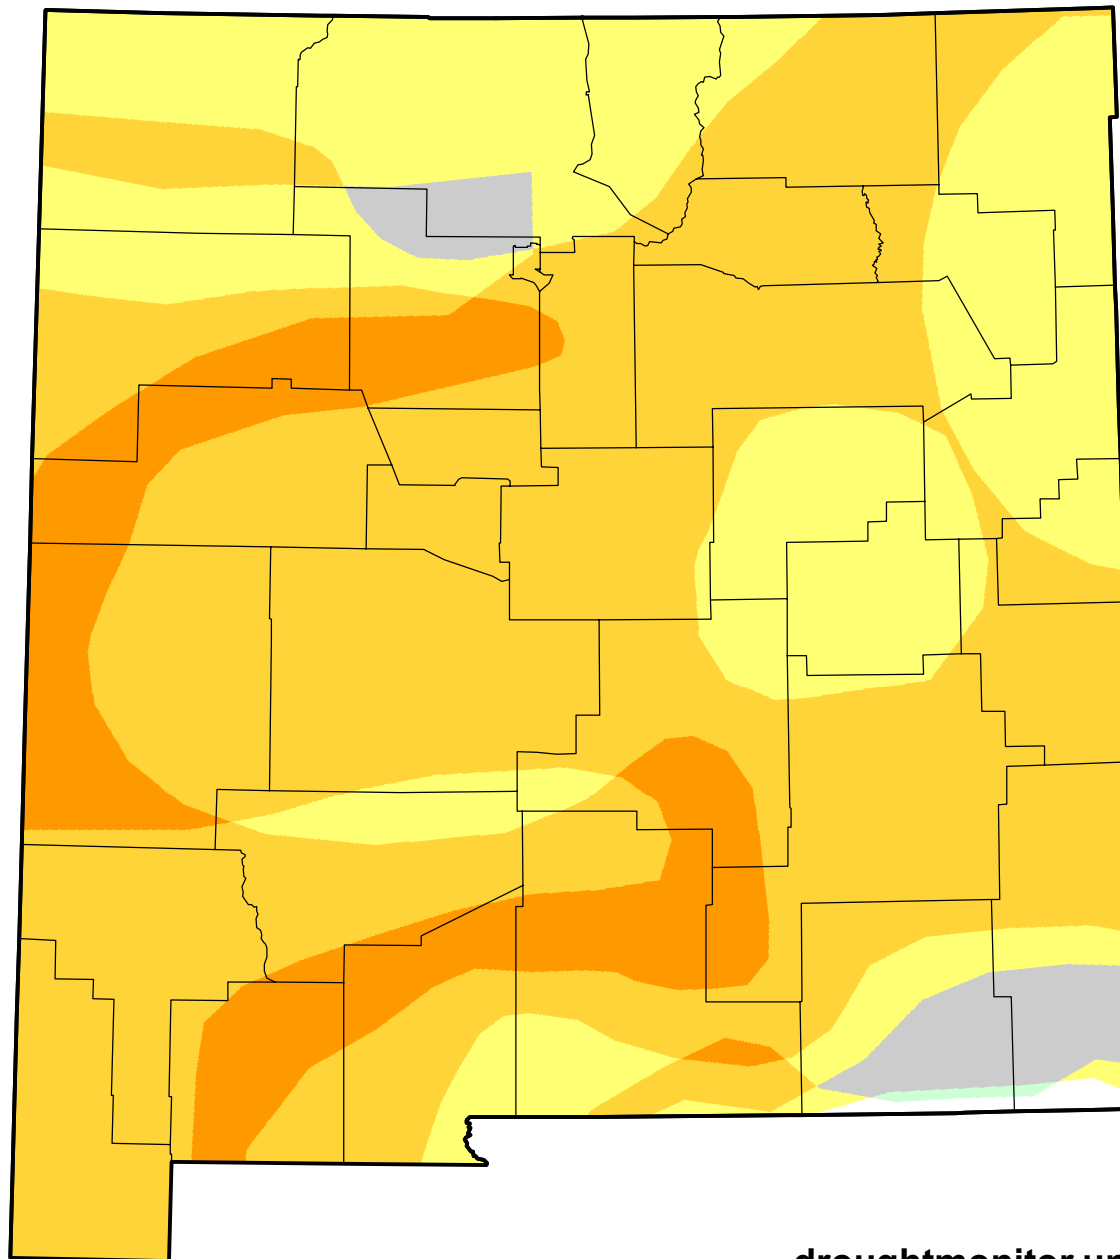

U.S. Drought Monitor Class Change - New Mexico

Start of Calendar Year

April 11, 2006
compared to
January 5, 2006

droughtmonitor.unl.edu

-  5 Class Degradation
-  4 Class Degradation
-  3 Class Degradation
-  2 Class Degradation
-  1 Class Degradation
-  No Change
-  1 Class Improvement
-  2 Class Improvement
-  3 Class Improvement
-  4 Class Improvement
-  5 Class Improvement