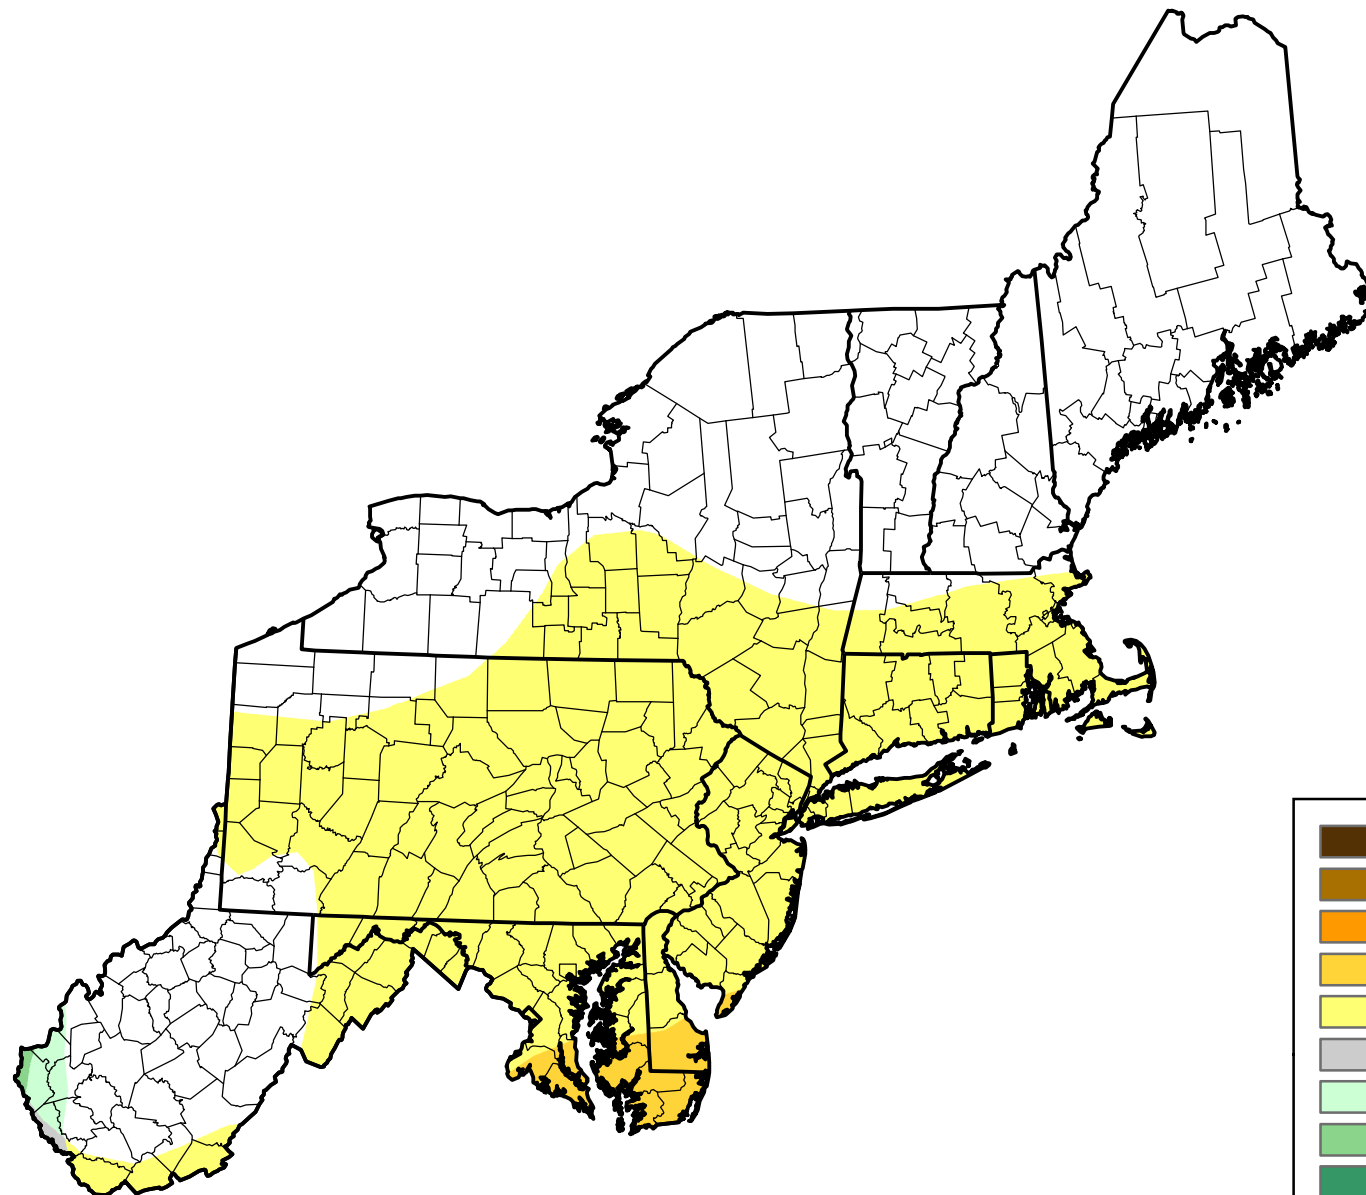

U.S. Drought Monitor Class Change - Northeast

Start of Calendar Year

April 11, 2006
compared to
January 5, 2006

droughtmonitor.unl.edu

-  5 Class Degradation
-  4 Class Degradation
-  3 Class Degradation
-  2 Class Degradation
-  1 Class Degradation
-  No Change
-  1 Class Improvement
-  2 Class Improvement
-  3 Class Improvement
-  4 Class Improvement
-  5 Class Improvement