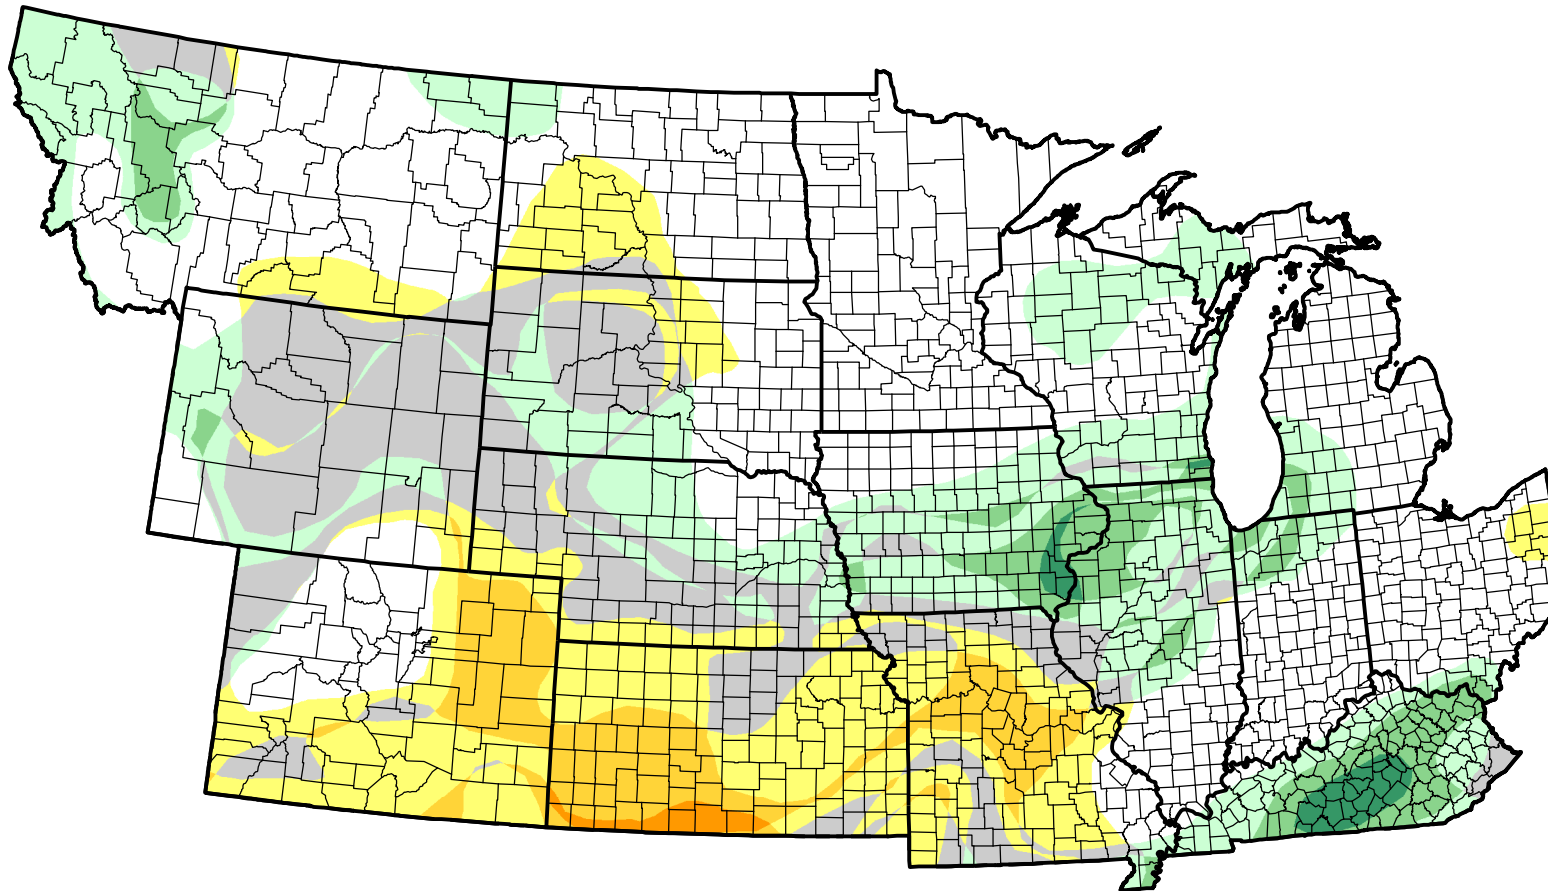

U.S. Drought Monitor Class Change - NWS Central 13 Week

April 11, 2006
compared to
January 12, 2006

droughtmonitor.unl.edu

-  5 Class Degradation
-  4 Class Degradation
-  3 Class Degradation
-  2 Class Degradation
-  1 Class Degradation
-  No Change
-  1 Class Improvement
-  2 Class Improvement
-  3 Class Improvement
-  4 Class Improvement
-  5 Class Improvement