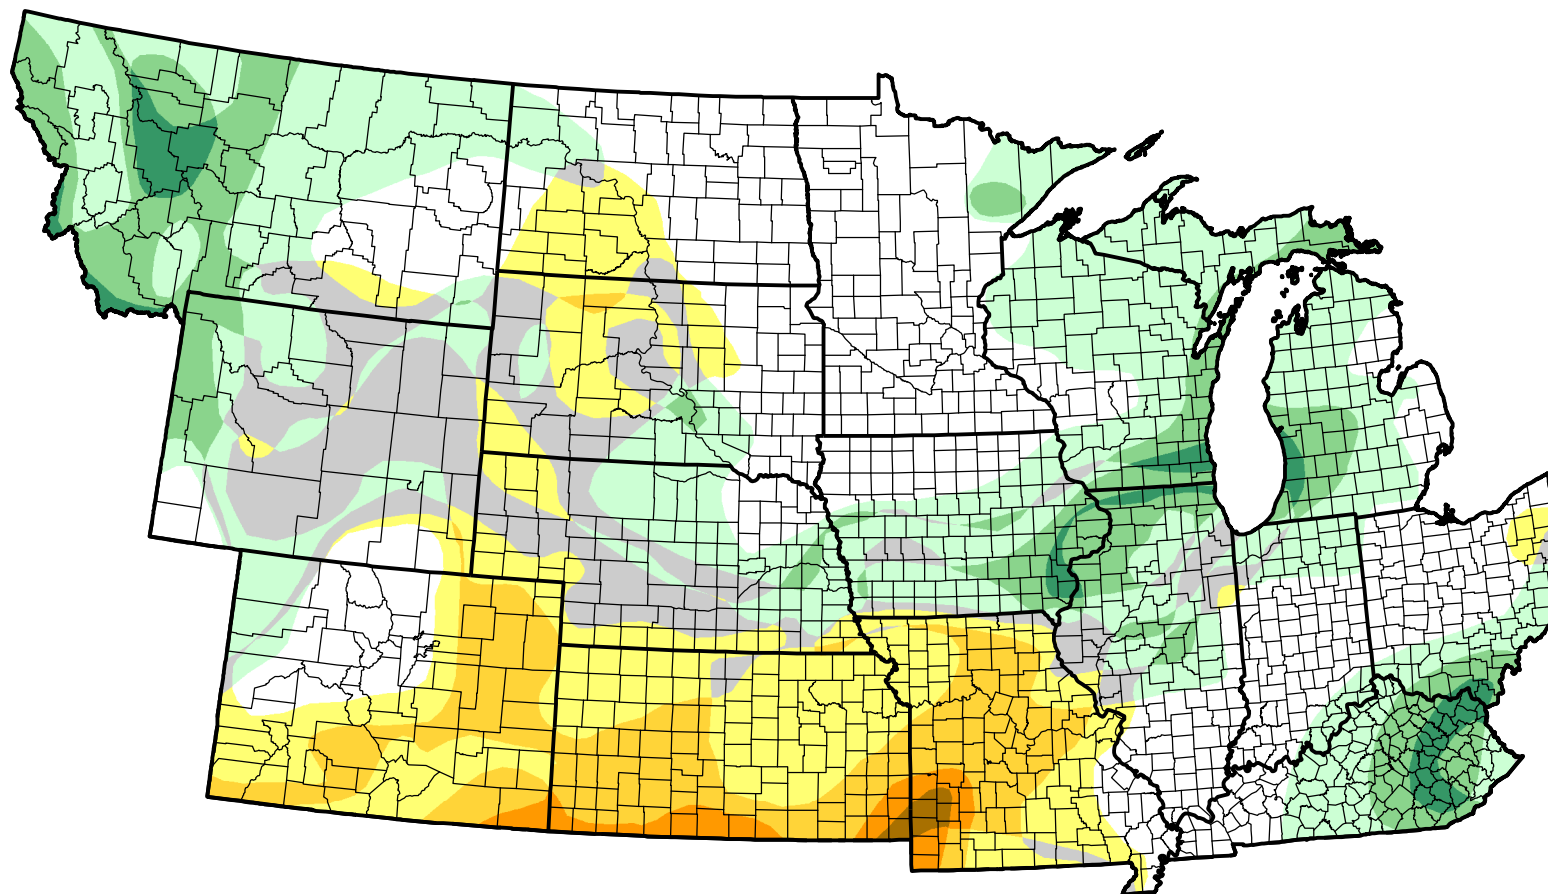

U.S. Drought Monitor Class Change - NWS Central 26 Week

April 11, 2006
compared to
October 13, 2005

droughtmonitor.unl.edu

-  5 Class Degradation
-  4 Class Degradation
-  3 Class Degradation
-  2 Class Degradation
-  1 Class Degradation
-  No Change
-  1 Class Improvement
-  2 Class Improvement
-  3 Class Improvement
-  4 Class Improvement
-  5 Class Improvement