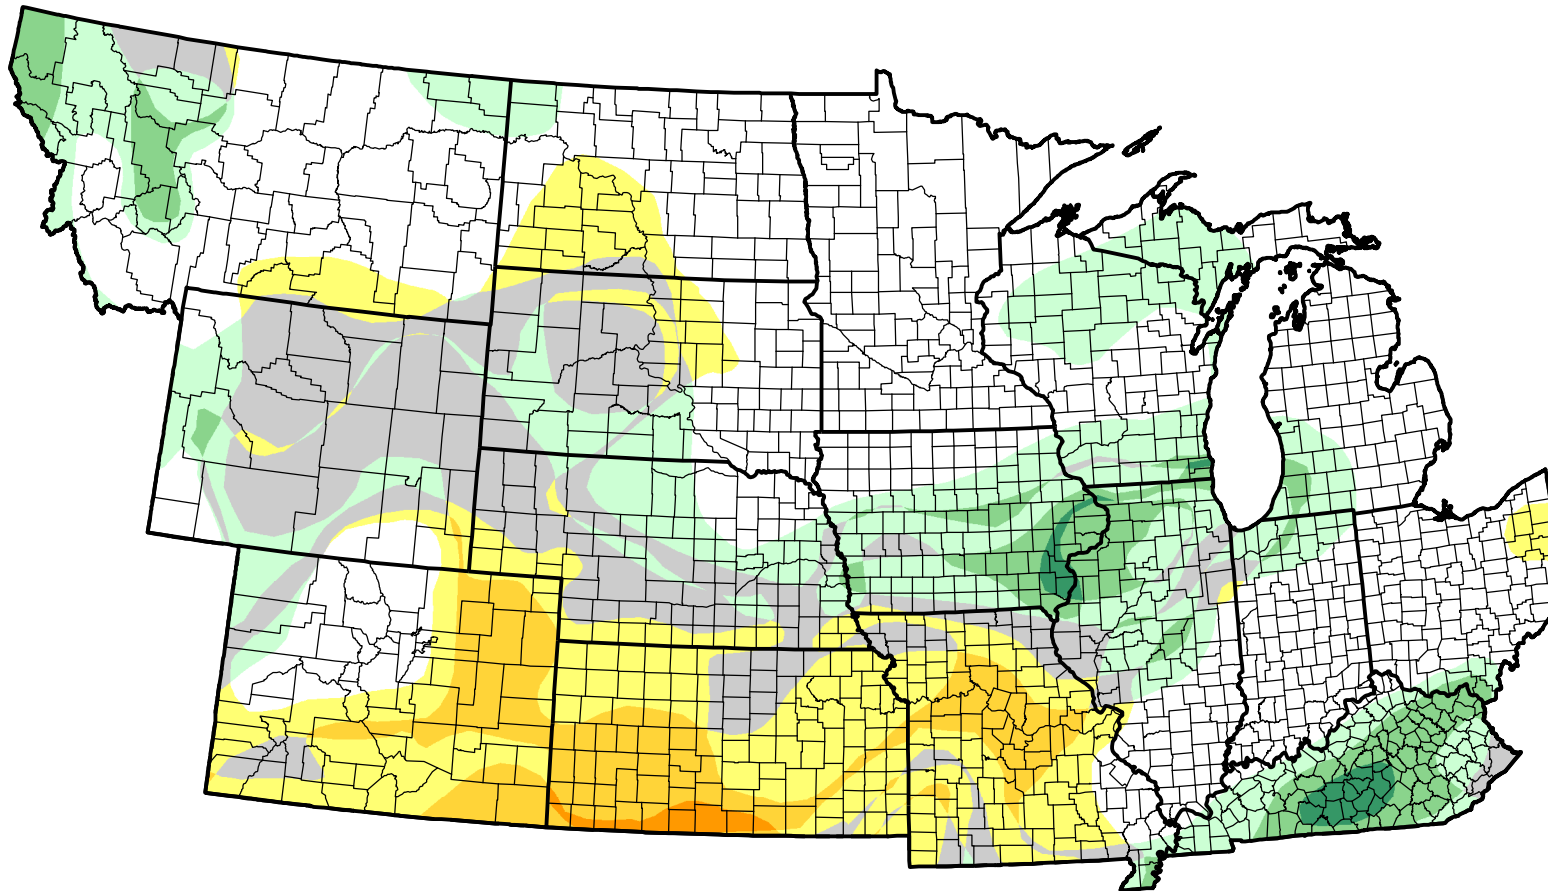

U.S. Drought Monitor Class Change - NWS Central Start of Calendar Year

April 11, 2006
compared to
January 5, 2006

droughtmonitor.unl.edu

-  5 Class Degradation
-  4 Class Degradation
-  3 Class Degradation
-  2 Class Degradation
-  1 Class Degradation
-  No Change
-  1 Class Improvement
-  2 Class Improvement
-  3 Class Improvement
-  4 Class Improvement
-  5 Class Improvement