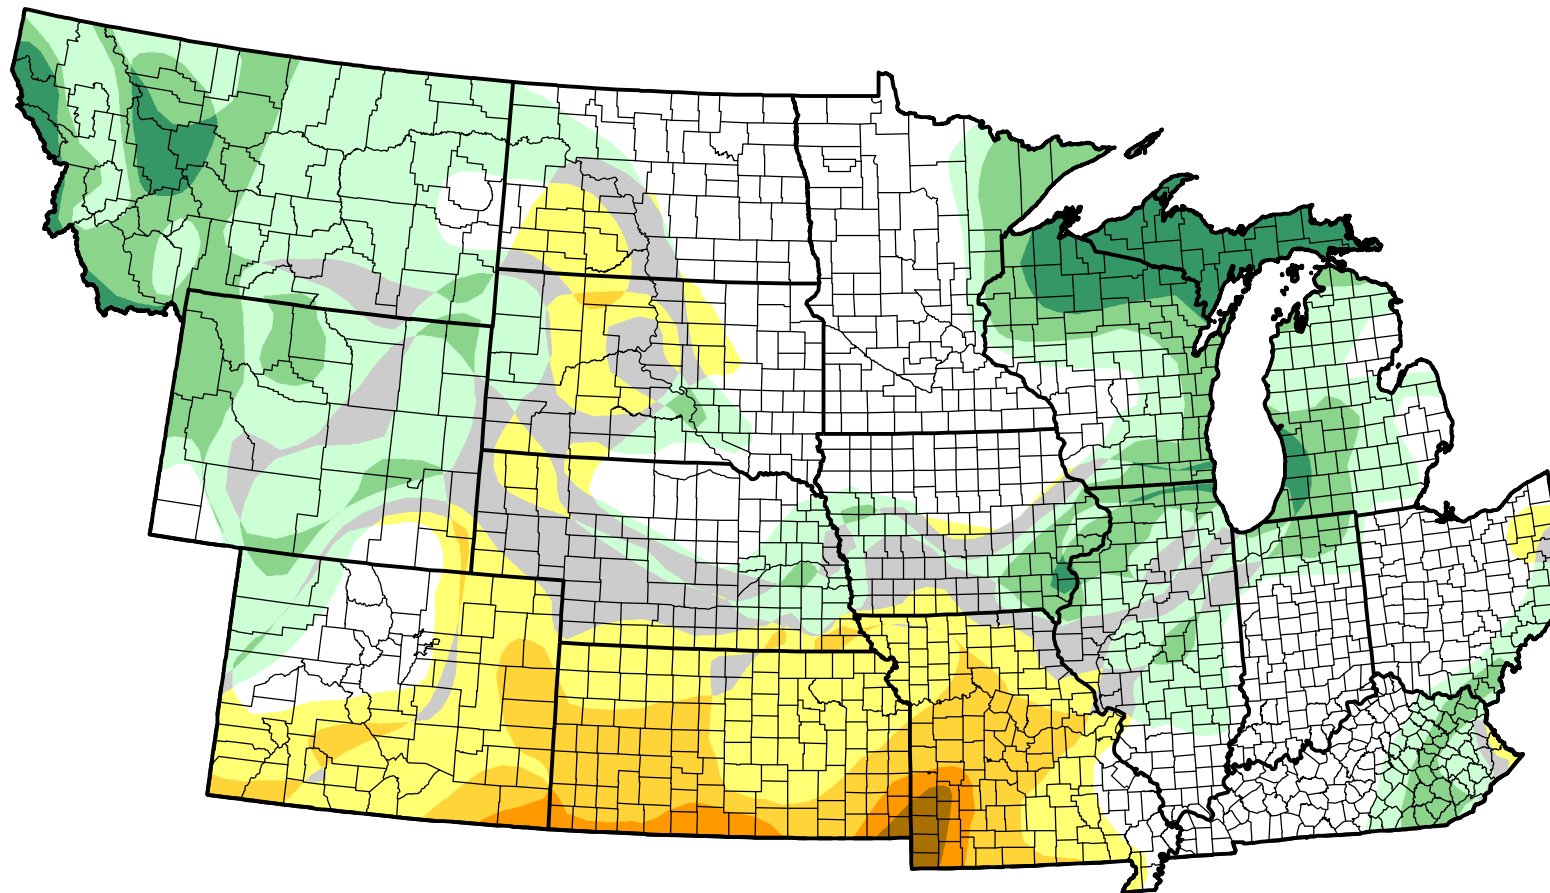

# U.S. Drought Monitor Class Change - NWS Central Start of Water Year

April 11, 2006  
compared to  
September 29, 2005

[droughtmonitor.unl.edu](http://droughtmonitor.unl.edu)

-  5 Class Degradation
-  4 Class Degradation
-  3 Class Degradation
-  2 Class Degradation
-  1 Class Degradation
-  No Change
-  1 Class Improvement
-  2 Class Improvement
-  3 Class Improvement
-  4 Class Improvement
-  5 Class Improvement