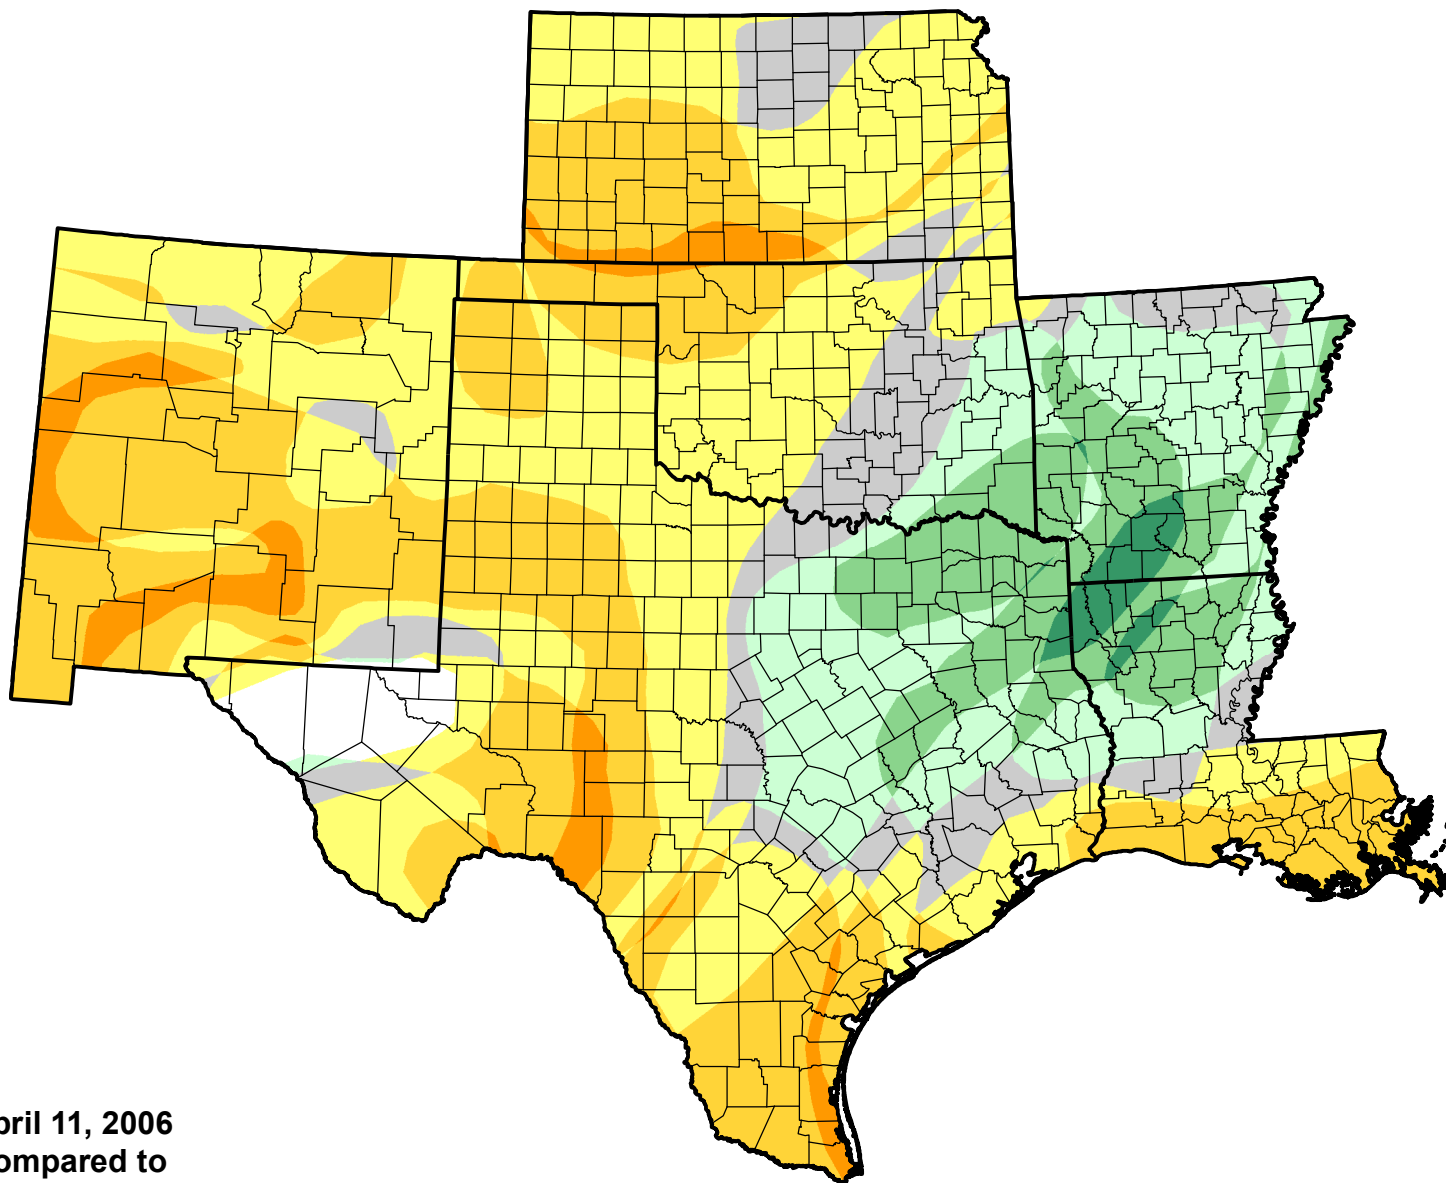

U.S. Drought Monitor Class Change - SCIPP 13 Week

April 11, 2006
compared to
January 12, 2006

droughtmonitor.unl.edu

-  5 Class Degradation
-  4 Class Degradation
-  3 Class Degradation
-  2 Class Degradation
-  1 Class Degradation
-  No Change
-  1 Class Improvement
-  2 Class Improvement
-  3 Class Improvement
-  4 Class Improvement
-  5 Class Improvement