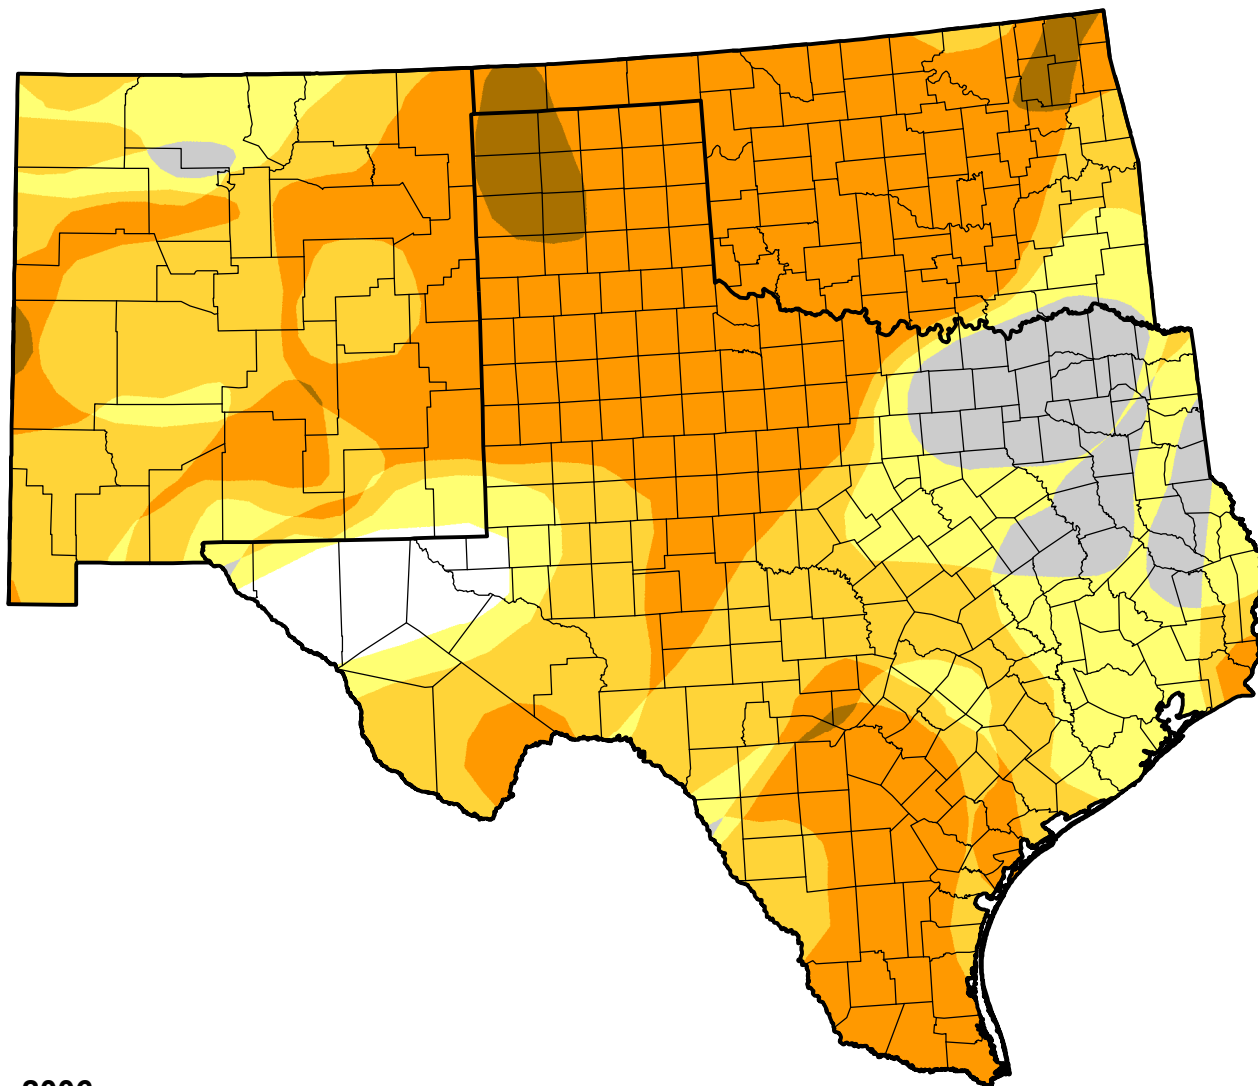

U.S. Drought Monitor Class Change - Southern Plains RDEWS

26 Week

April 11, 2006
compared to
October 13, 2005

droughtmonitor.unl.edu

-  5 Class Degradation
-  4 Class Degradation
-  3 Class Degradation
-  2 Class Degradation
-  1 Class Degradation
-  No Change
-  1 Class Improvement
-  2 Class Improvement
-  3 Class Improvement
-  4 Class Improvement
-  5 Class Improvement