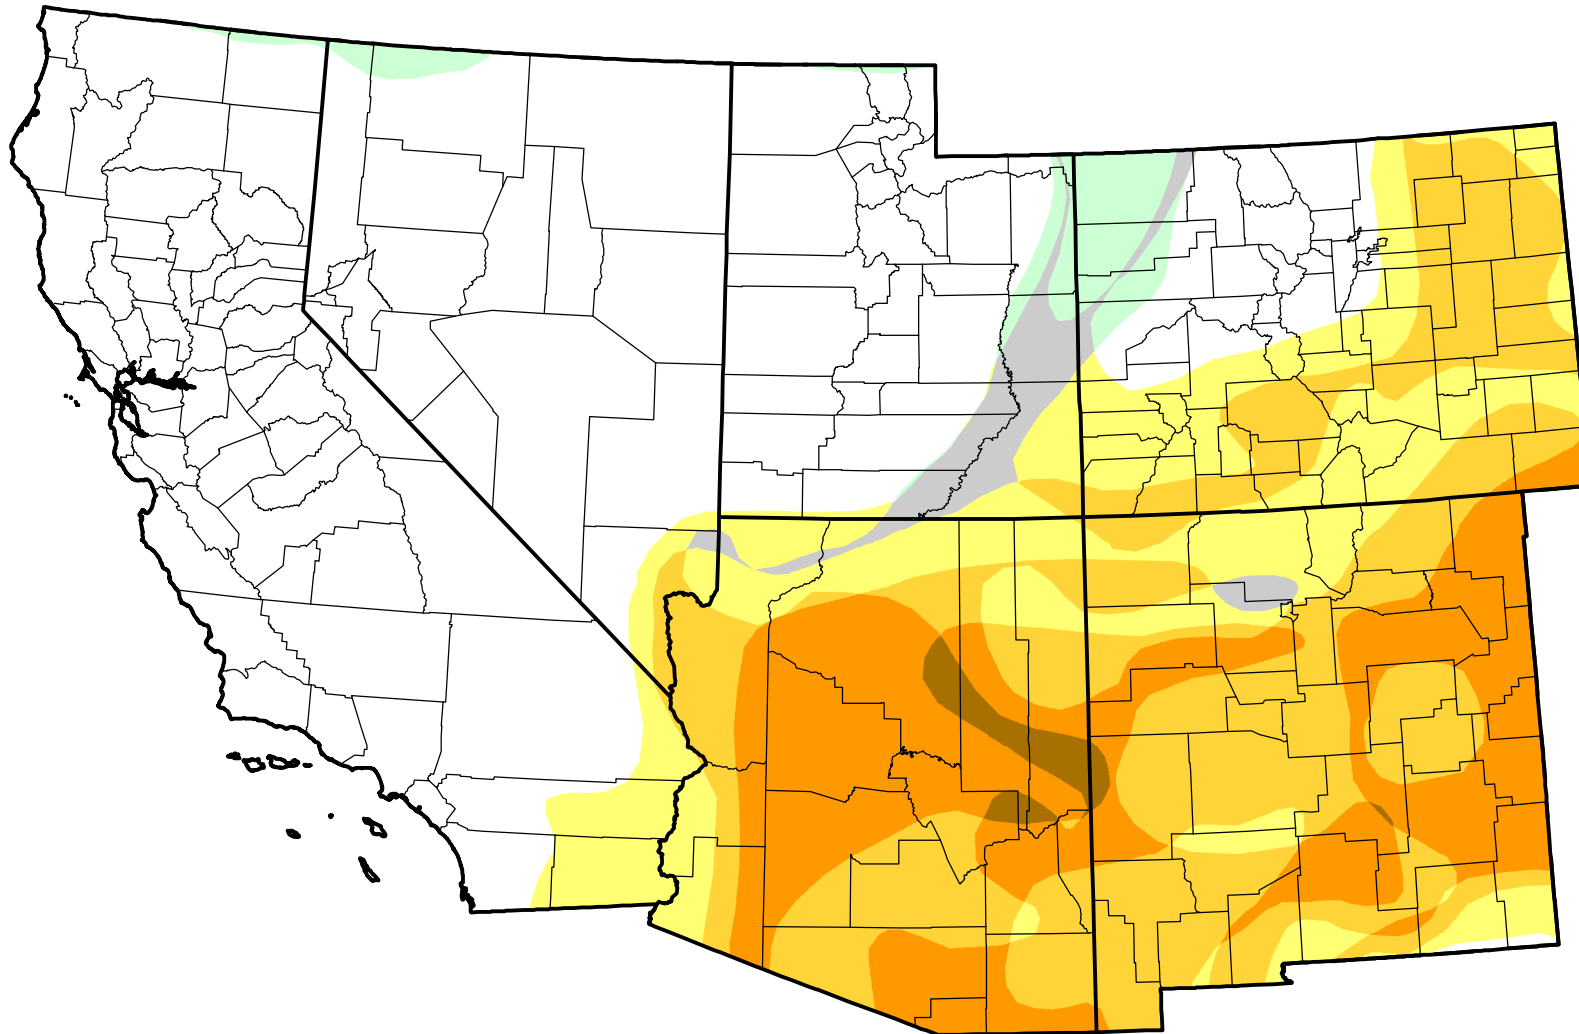

U.S. Drought Monitor Class Change - Southwest 26 Week

April 11, 2006
compared to
October 13, 2005

droughtmonitor.unl.edu

-  5 Class Degradation
-  4 Class Degradation
-  3 Class Degradation
-  2 Class Degradation
-  1 Class Degradation
-  No Change
-  1 Class Improvement
-  2 Class Improvement
-  3 Class Improvement
-  4 Class Improvement
-  5 Class Improvement