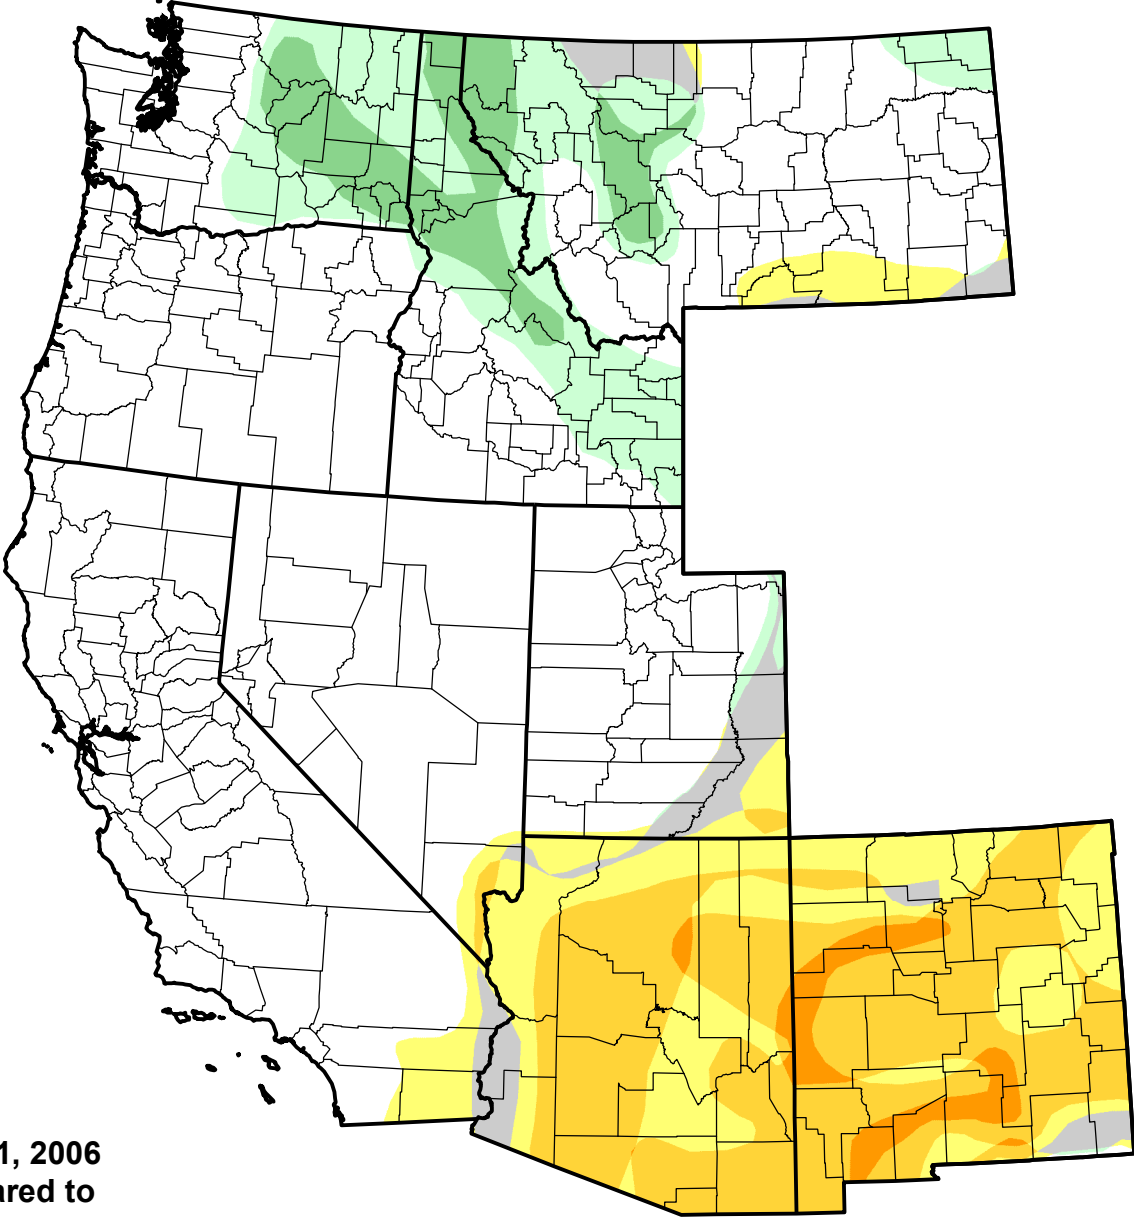

U.S. Drought Monitor Class Change - West

Start of Calendar Year

April 11, 2006
compared to
January 5, 2006

-  5 Class Degradation
-  4 Class Degradation
-  3 Class Degradation
-  2 Class Degradation
-  1 Class Degradation
-  No Change
-  1 Class Improvement
-  2 Class Improvement
-  3 Class Improvement
-  4 Class Improvement
-  5 Class Improvement