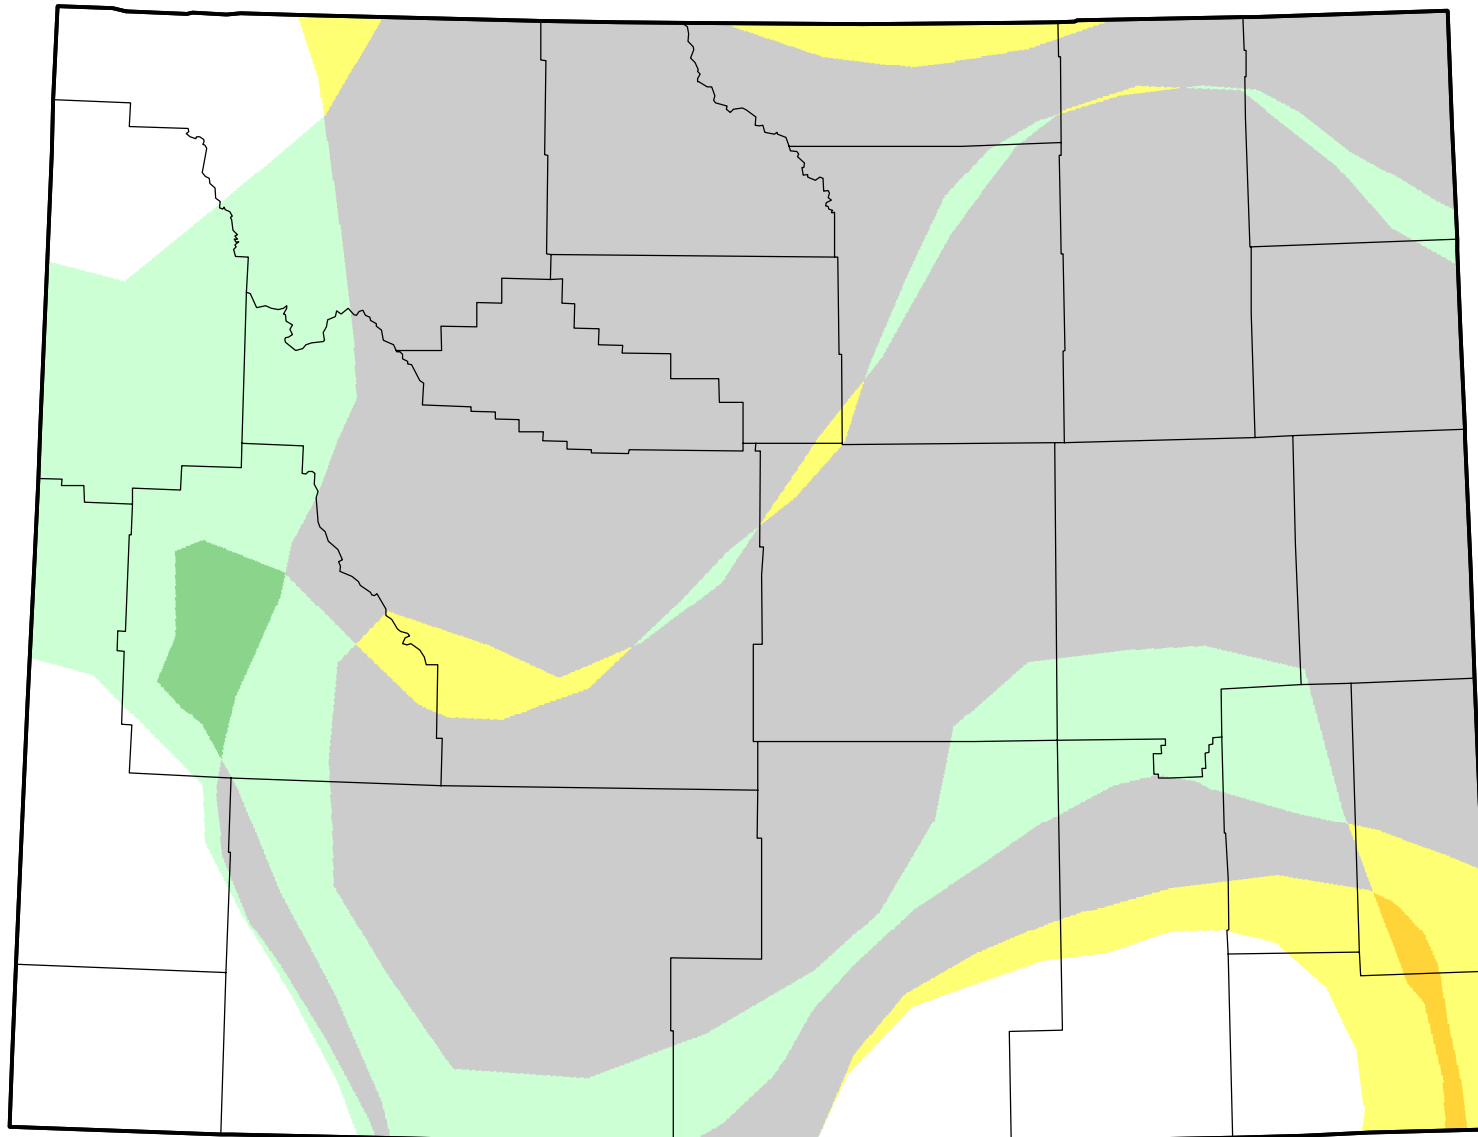

U.S. Drought Monitor Class Change - Wyoming 13 Week

April 11, 2006
compared to
January 12, 2006

droughtmonitor.unl.edu

-  5 Class Degradation
-  4 Class Degradation
-  3 Class Degradation
-  2 Class Degradation
-  1 Class Degradation
-  No Change
-  1 Class Improvement
-  2 Class Improvement
-  3 Class Improvement
-  4 Class Improvement
-  5 Class Improvement