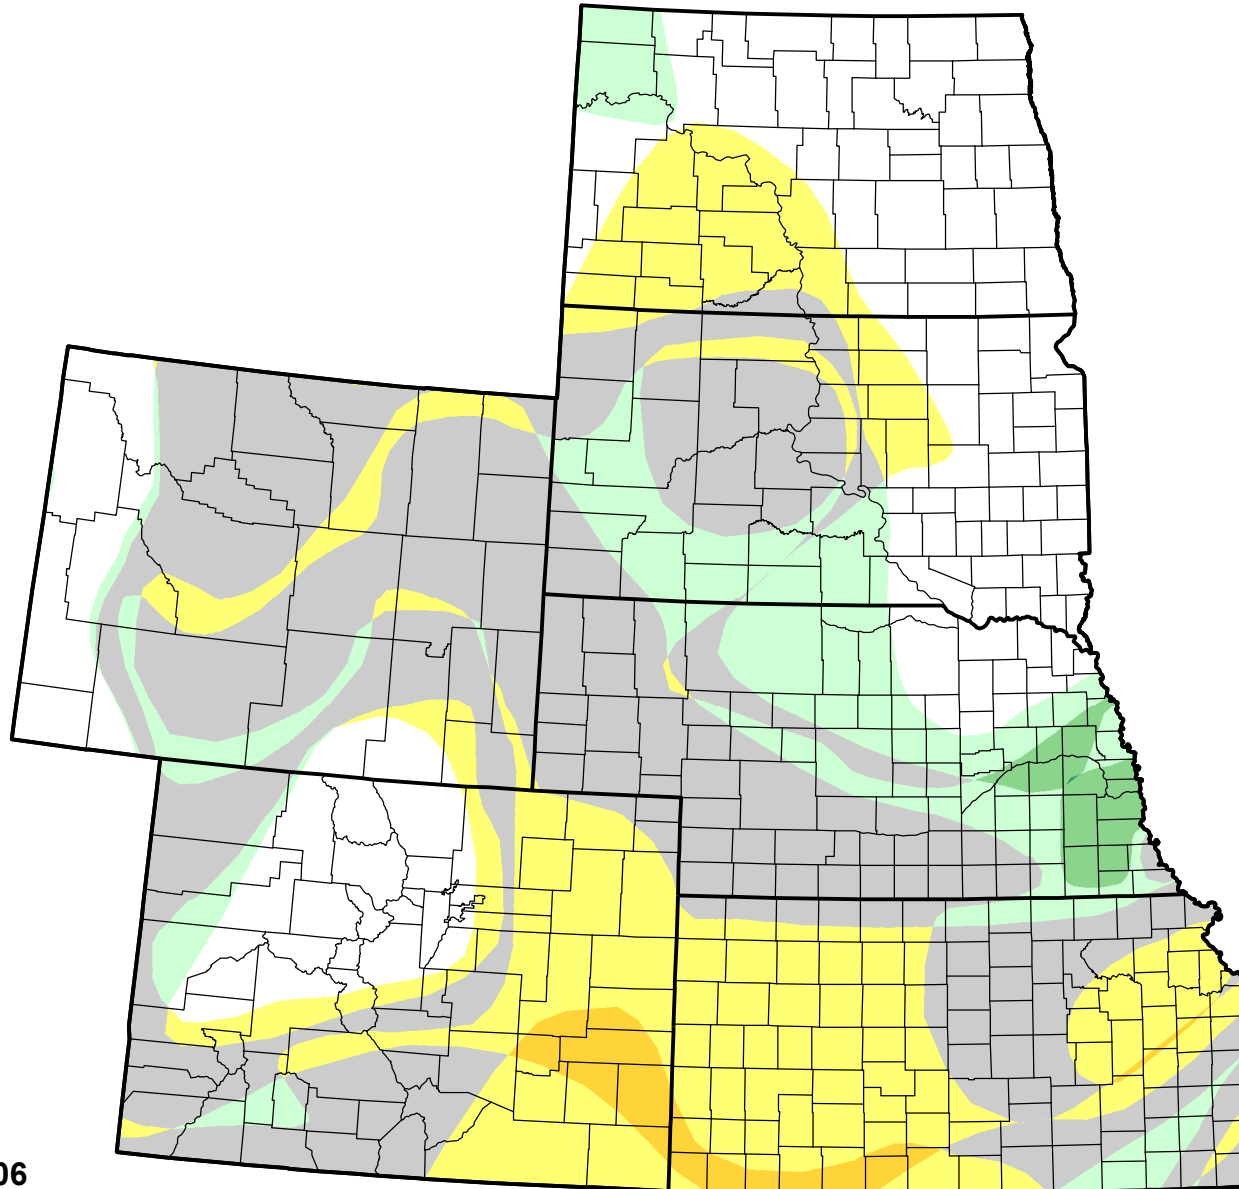

U.S. Drought Monitor Class Change - High Plains

8 Week

April 18, 2006
compared to
February 23, 2006

droughtmonitor.unl.edu

- 5 Class Degradation
- 4 Class Degradation
- 3 Class Degradation
- 2 Class Degradation
- 1 Class Degradation
- No Change
- 1 Class Improvement
- 2 Class Improvement
- 3 Class Improvement
- 4 Class Improvement
- 5 Class Improvement