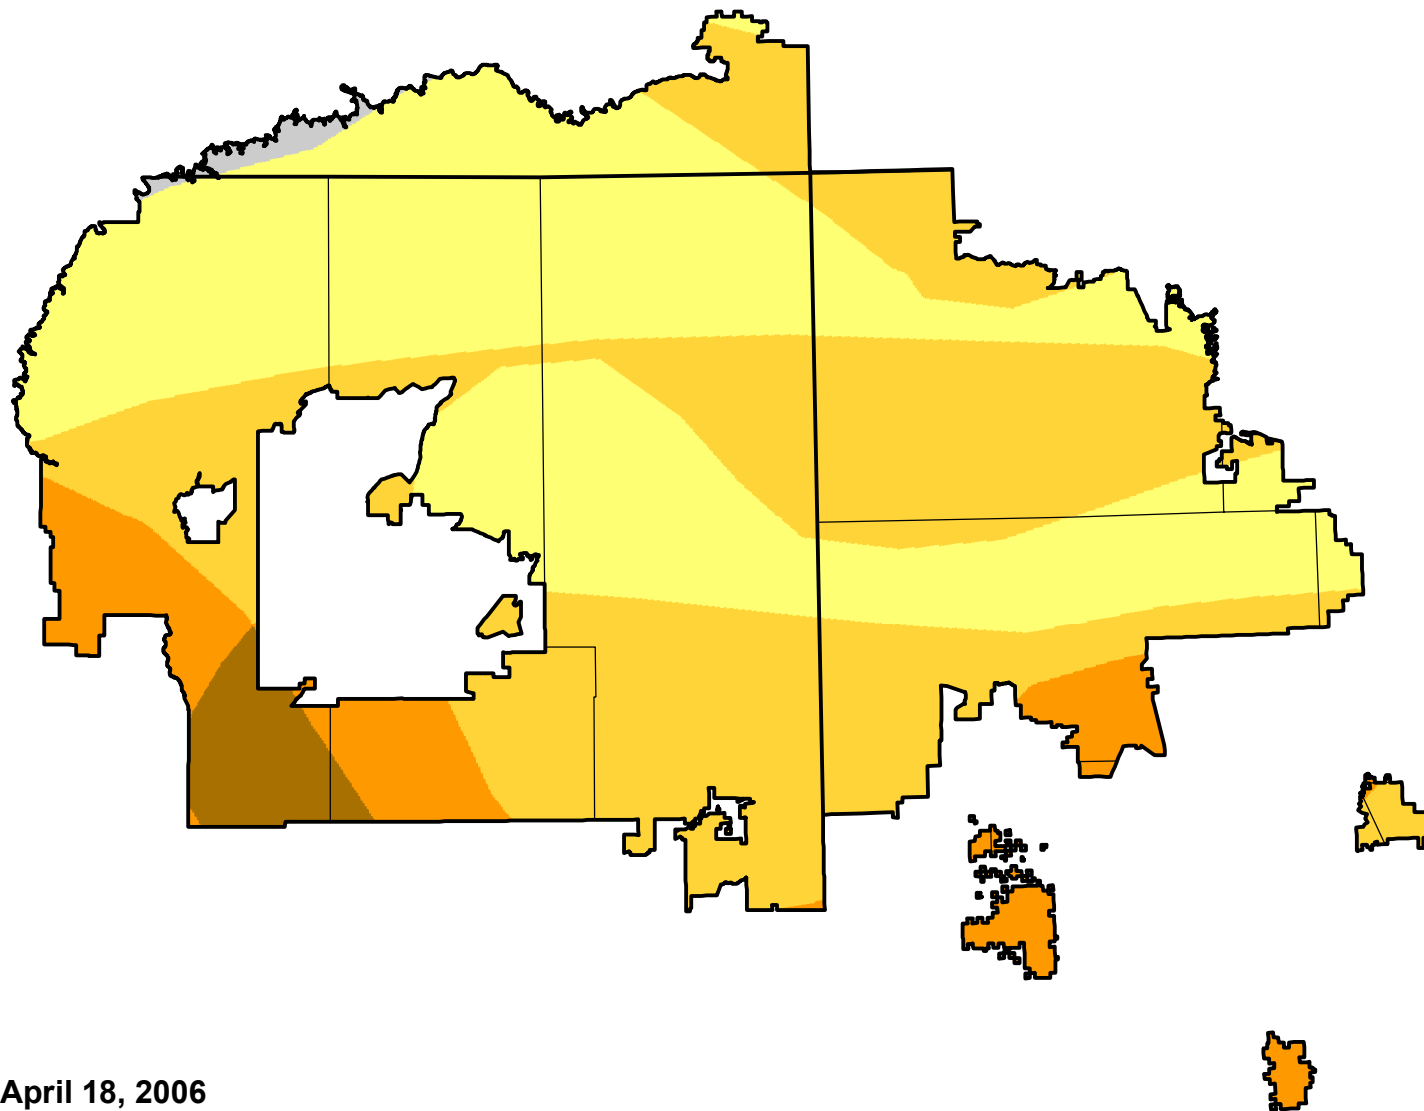

U.S. Drought Monitor Class Change - Navajo

26 Week

April 18, 2006
compared to
October 20, 2005

droughtmonitor.unl.edu

- | | |
|---|---------------------|
|  | 5 Class Degradation |
|  | 4 Class Degradation |
|  | 3 Class Degradation |
|  | 2 Class Degradation |
|  | 1 Class Degradation |
|  | No Change |
|  | 1 Class Improvement |
|  | 2 Class Improvement |
|  | 3 Class Improvement |
|  | 4 Class Improvement |
|  | 5 Class Improvement |