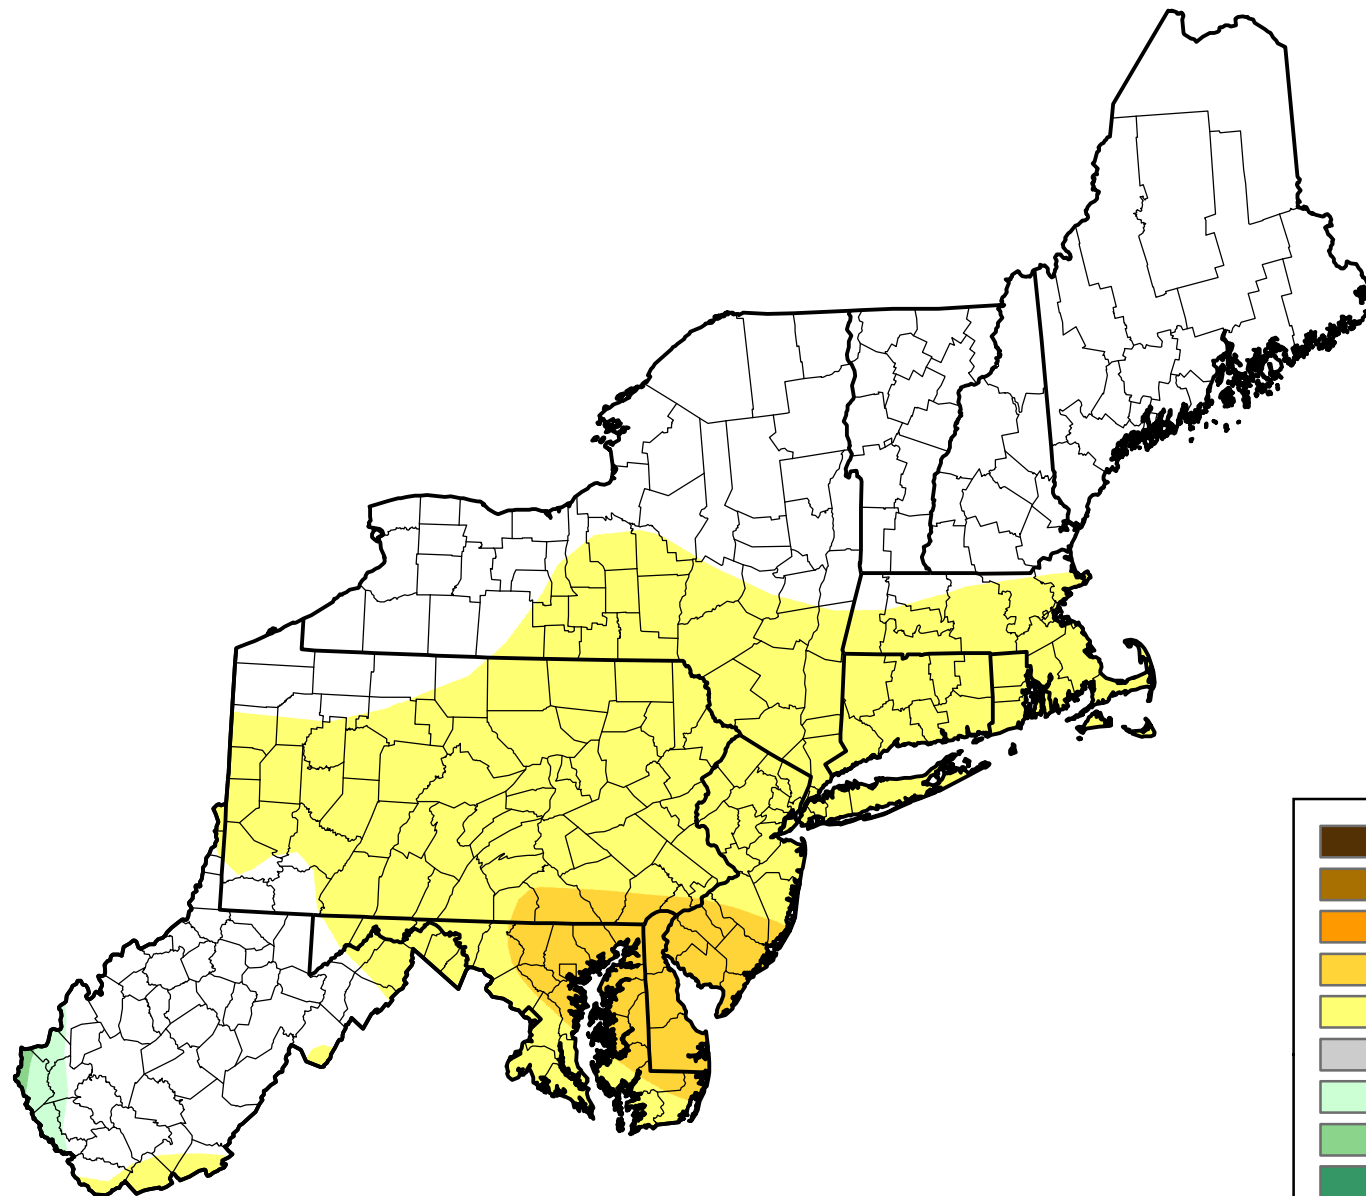

# U.S. Drought Monitor Class Change - Northeast

Start of Calendar Year

April 18, 2006  
compared to  
January 5, 2006

[droughtmonitor.unl.edu](http://droughtmonitor.unl.edu)

-  5 Class Degradation
-  4 Class Degradation
-  3 Class Degradation
-  2 Class Degradation
-  1 Class Degradation
-  No Change
-  1 Class Improvement
-  2 Class Improvement
-  3 Class Improvement
-  4 Class Improvement
-  5 Class Improvement