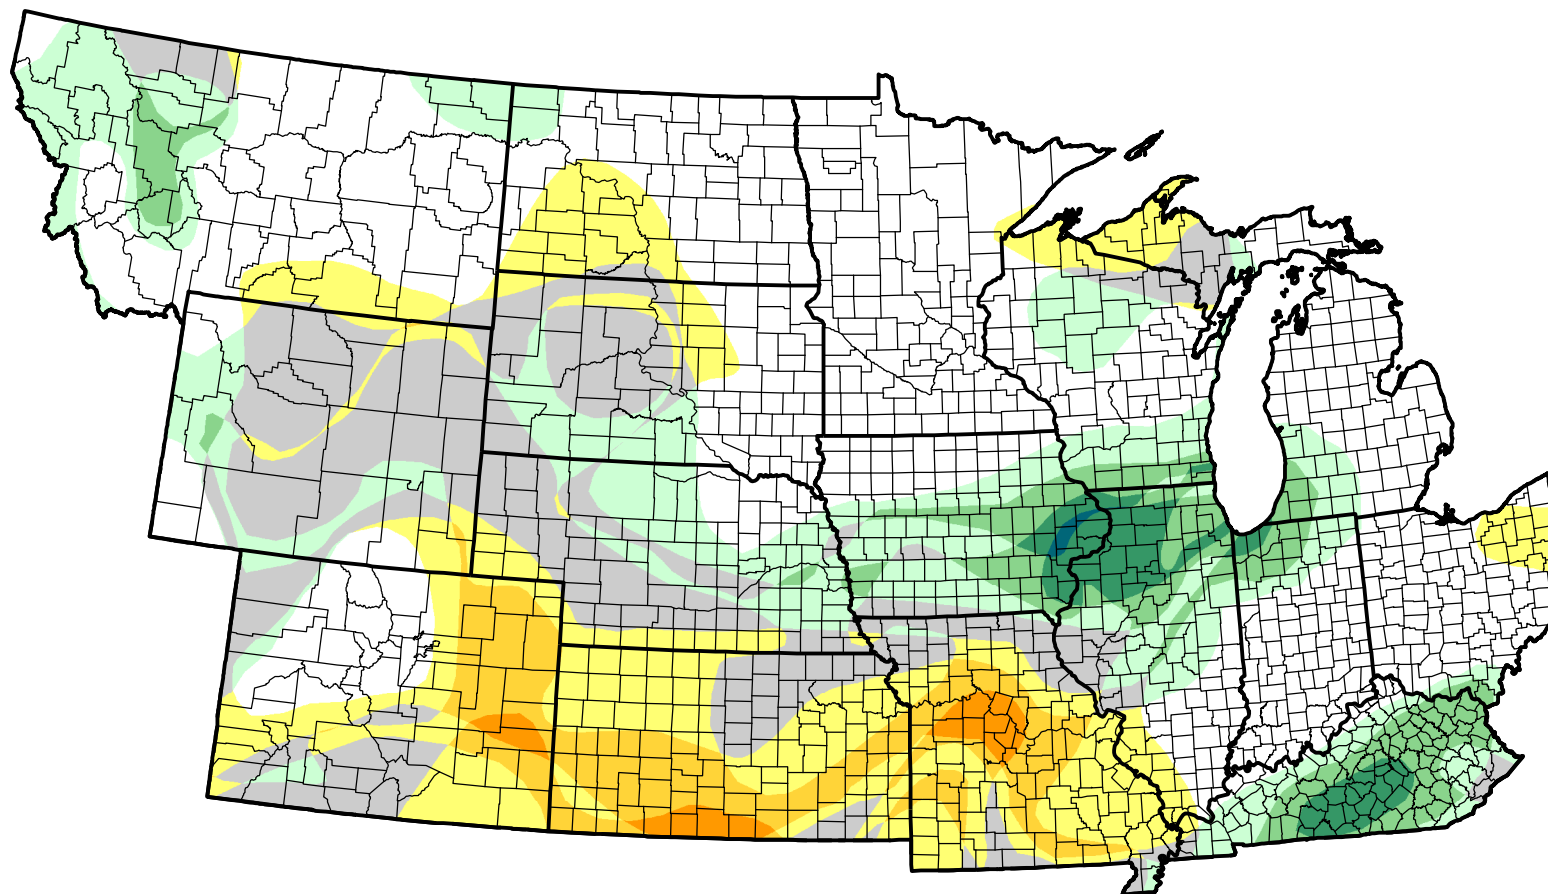

U.S. Drought Monitor Class Change - NWS Central 13 Week

April 18, 2006
compared to
January 19, 2006

droughtmonitor.unl.edu

-  5 Class Degradation
-  4 Class Degradation
-  3 Class Degradation
-  2 Class Degradation
-  1 Class Degradation
-  No Change
-  1 Class Improvement
-  2 Class Improvement
-  3 Class Improvement
-  4 Class Improvement
-  5 Class Improvement