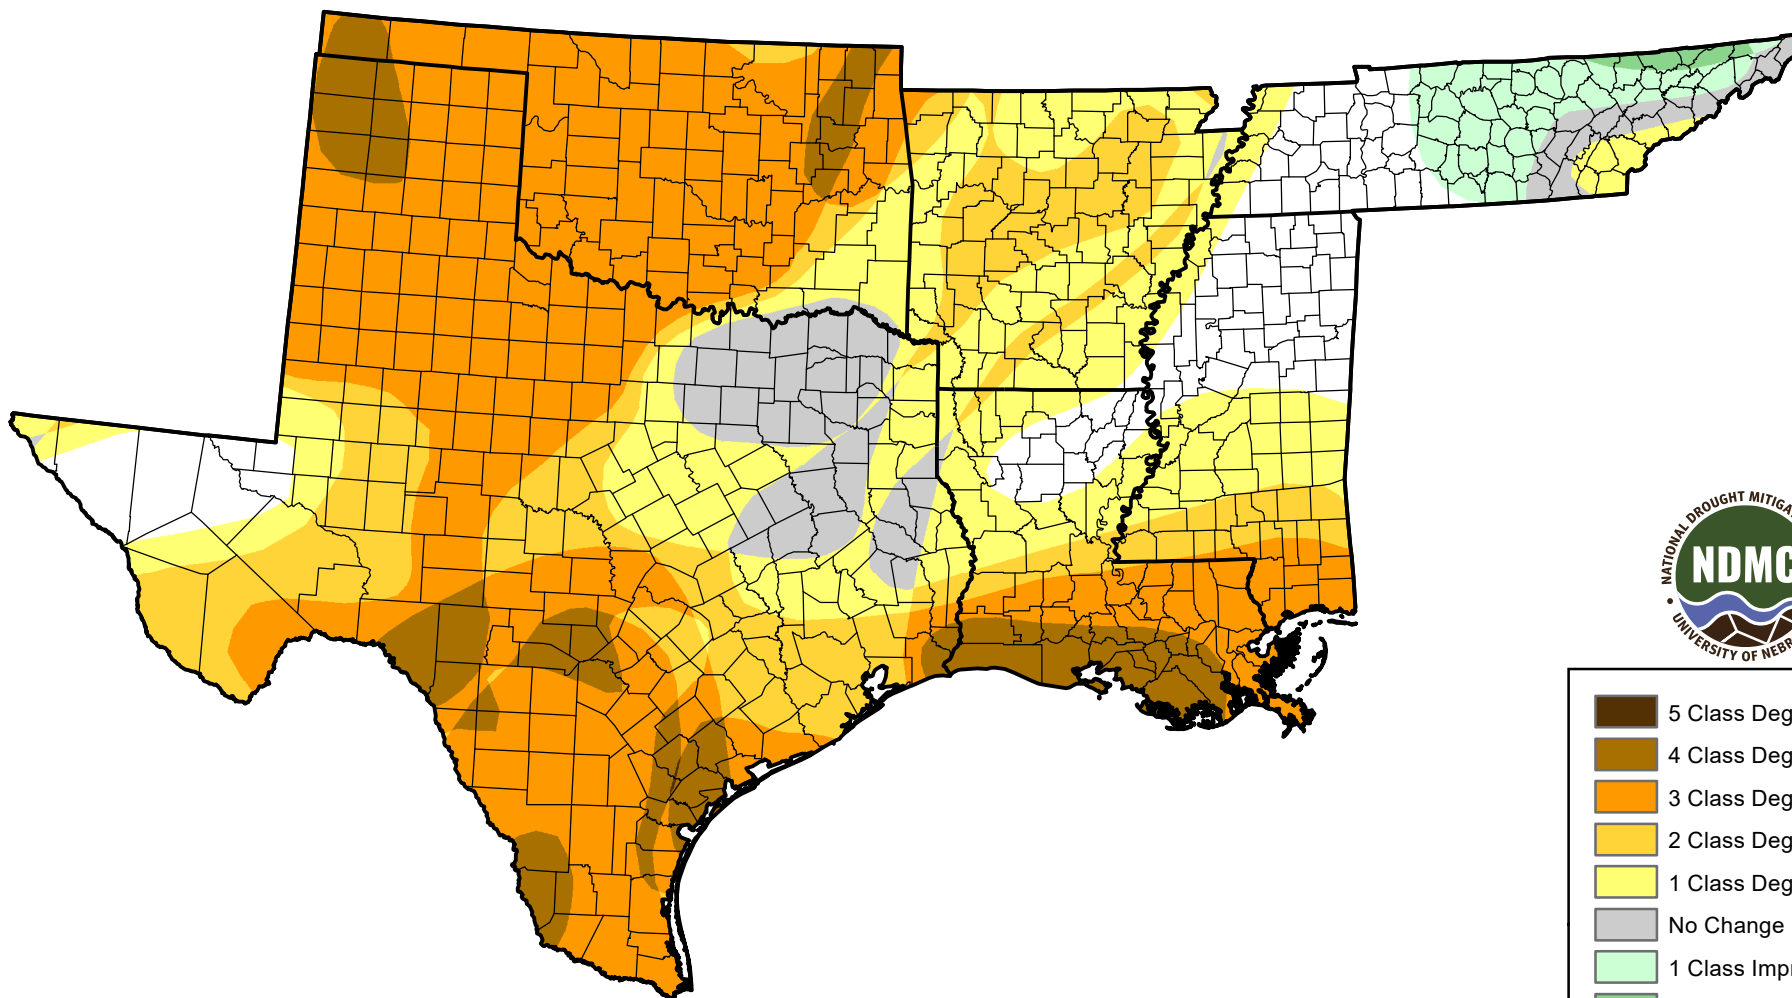

U.S. Drought Monitor Class Change - South

26 Week

April 18, 2006
compared to
October 20, 2005

droughtmonitor.unl.edu