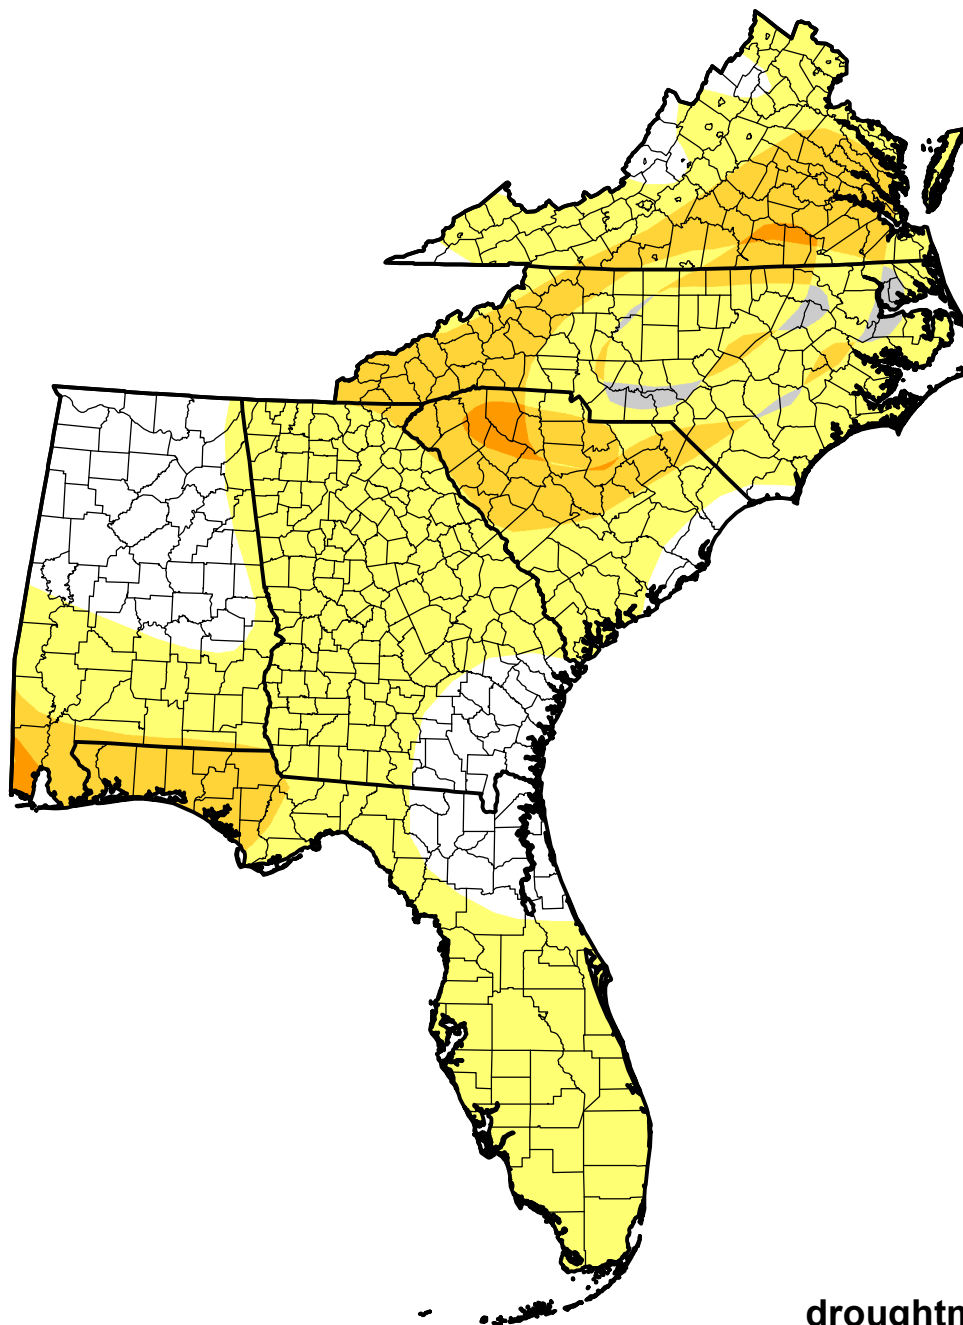

# U.S. Drought Monitor Class Change - Southeast

## 8 Week

April 18, 2006  
compared to  
February 23, 2006

[droughtmonitor.unl.edu](http://droughtmonitor.unl.edu)