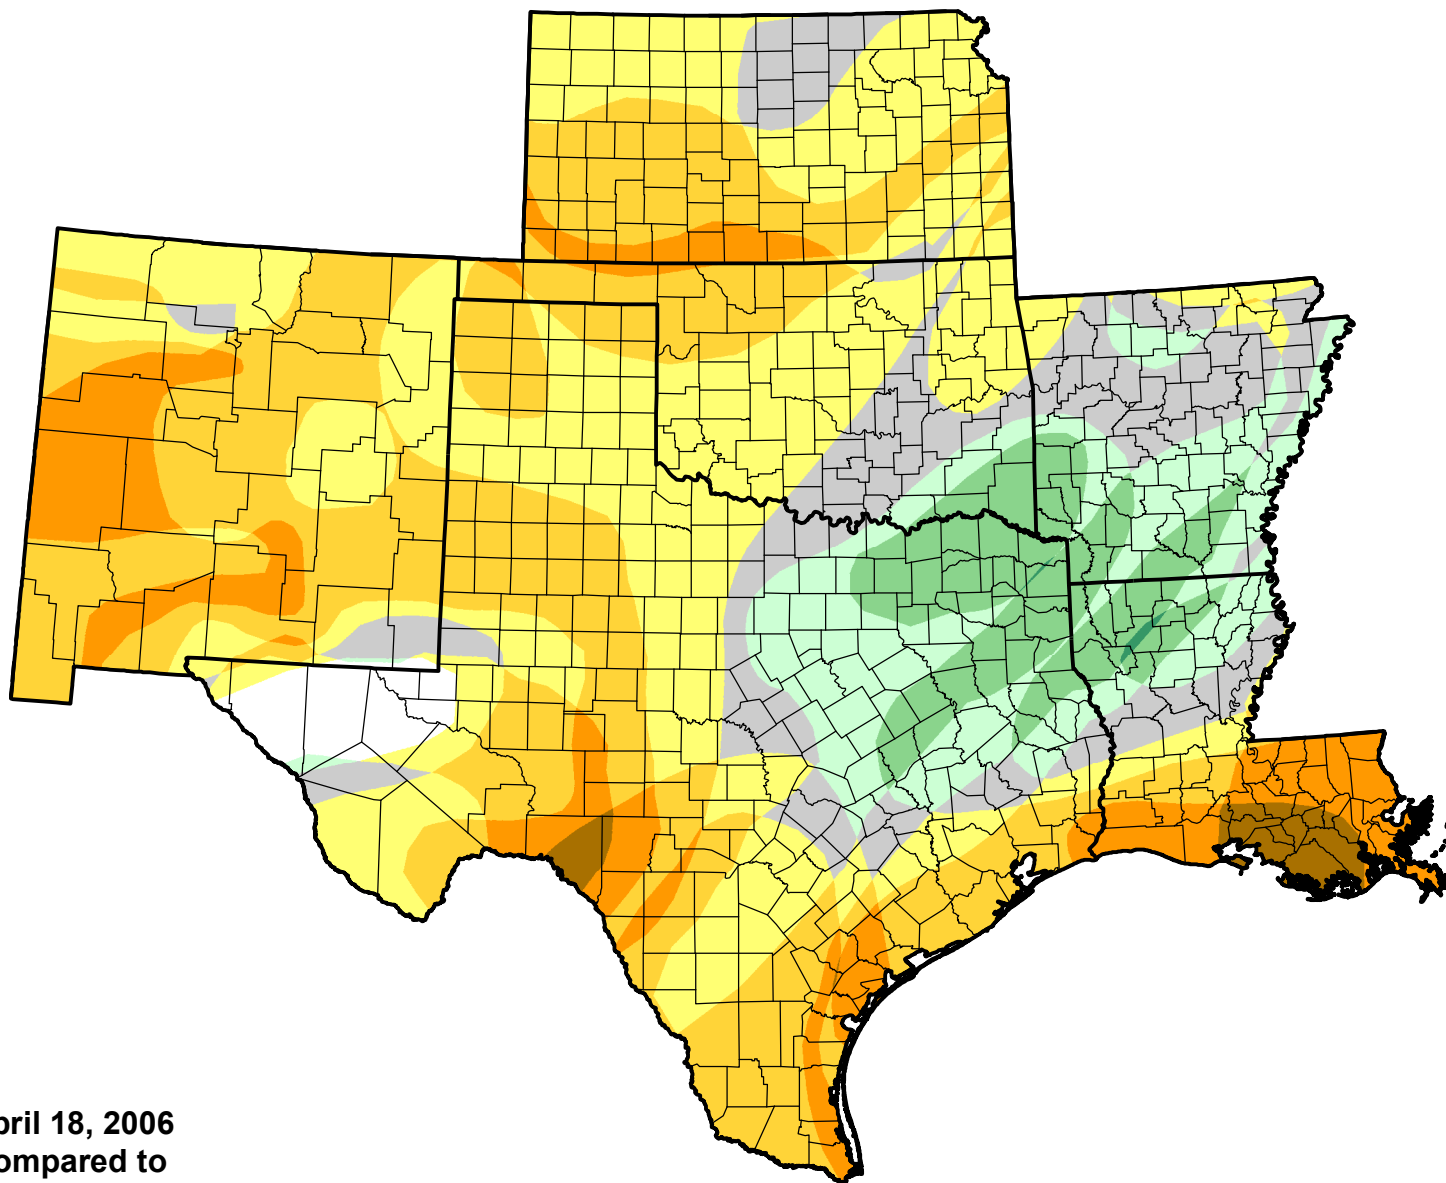

# U.S. Drought Monitor Class Change - SCIPP

Start of Calendar Year

April 18, 2006  
compared to  
January 5, 2006

[droughtmonitor.unl.edu](http://droughtmonitor.unl.edu)

-  5 Class Degradation
-  4 Class Degradation
-  3 Class Degradation
-  2 Class Degradation
-  1 Class Degradation
-  No Change
-  1 Class Improvement
-  2 Class Improvement
-  3 Class Improvement
-  4 Class Improvement
-  5 Class Improvement