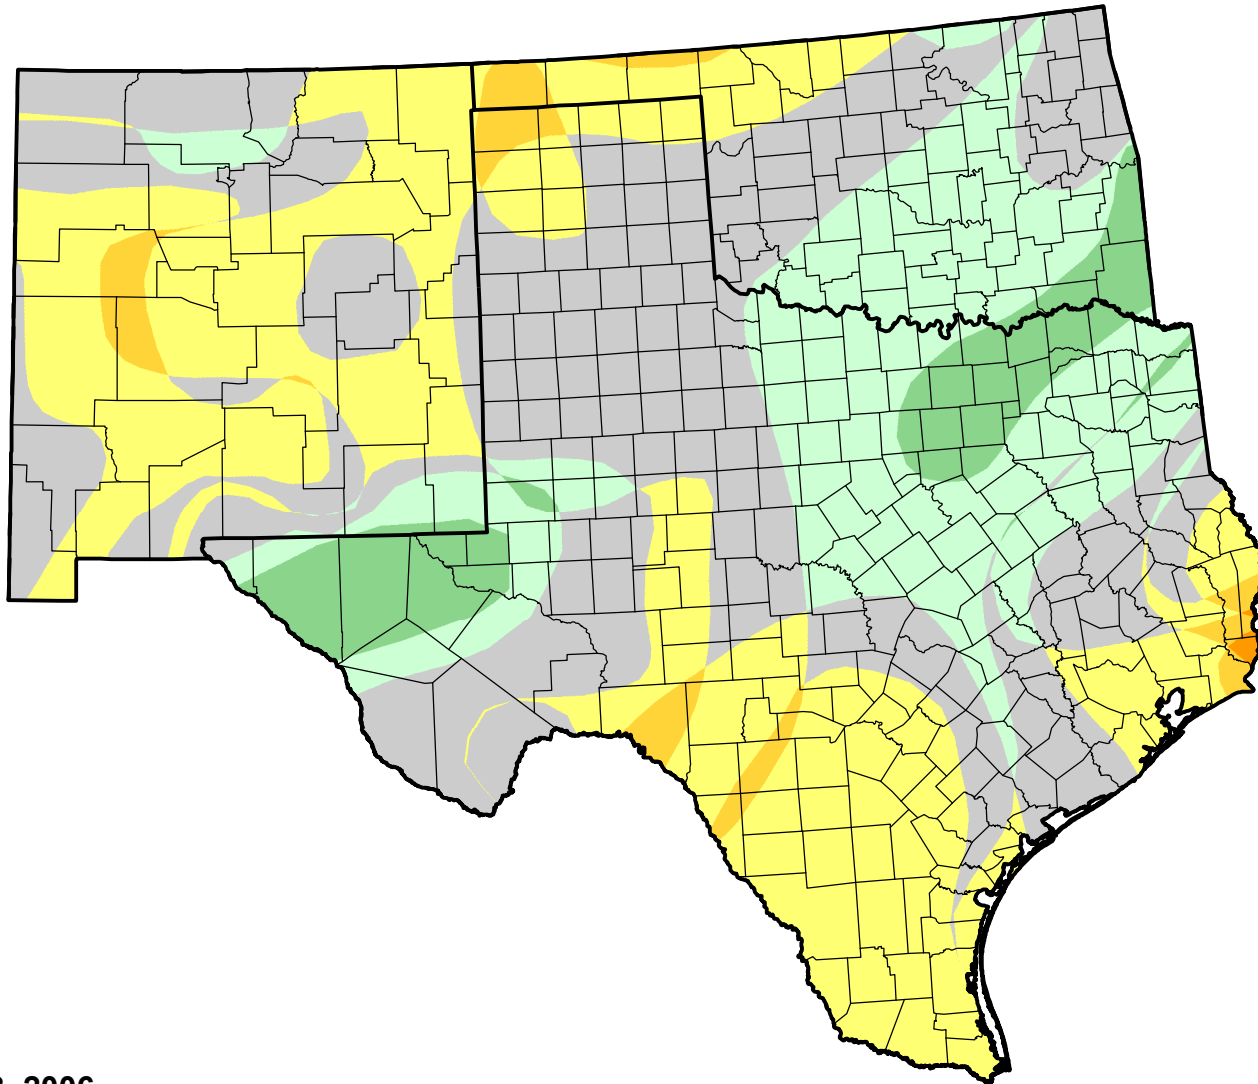

U.S. Drought Monitor Class Change - Southern Plains RDEWS

8 Week

April 18, 2006
compared to
February 23, 2006

droughtmonitor.unl.edu

-  5 Class Degradation
-  4 Class Degradation
-  3 Class Degradation
-  2 Class Degradation
-  1 Class Degradation
-  No Change
-  1 Class Improvement
-  2 Class Improvement
-  3 Class Improvement
-  4 Class Improvement
-  5 Class Improvement