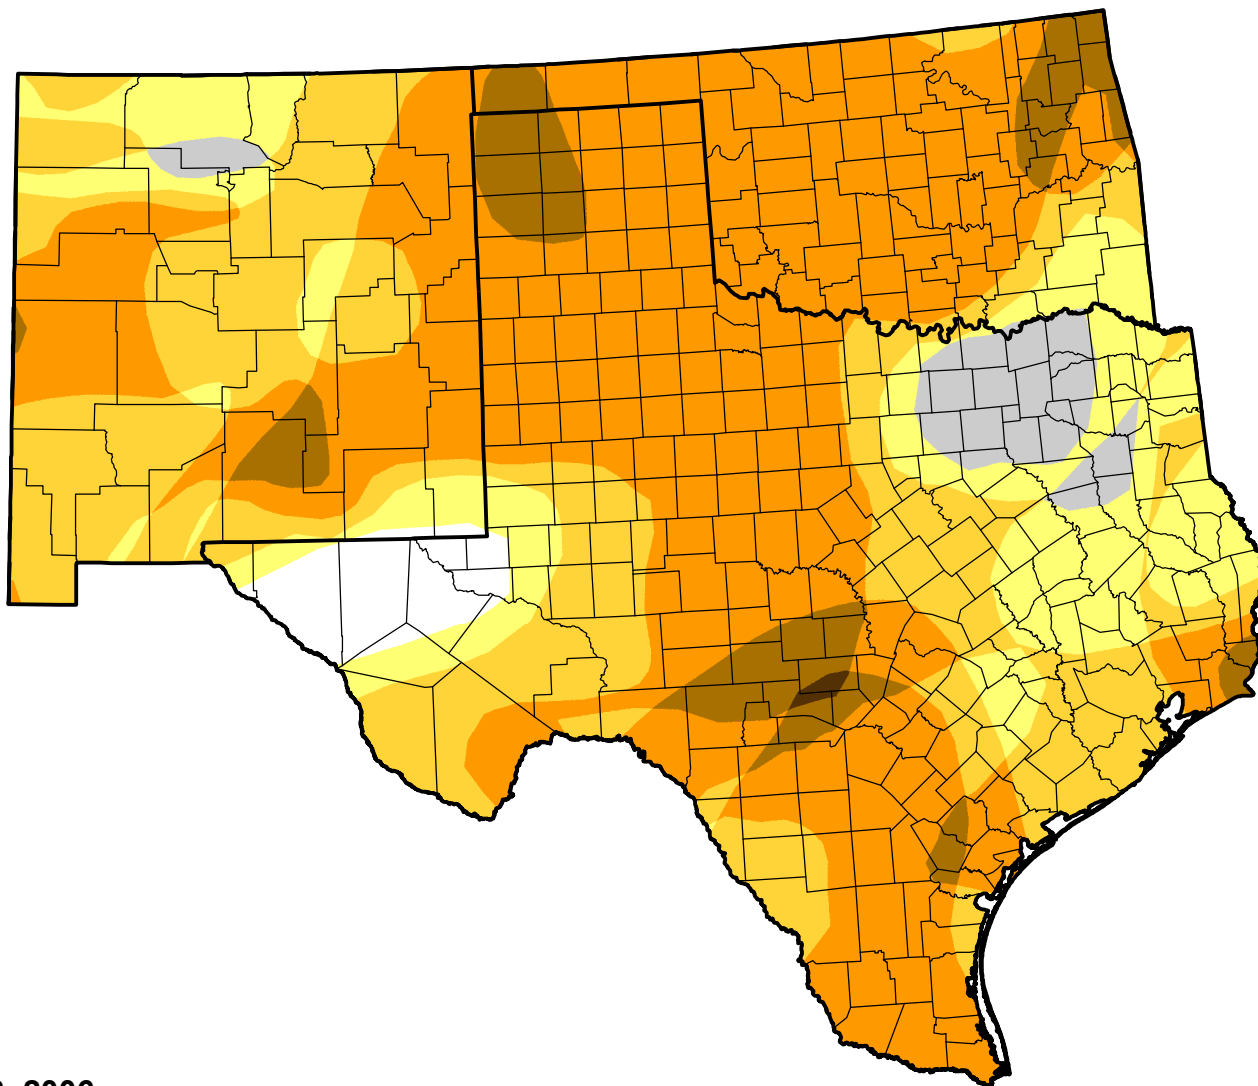

U.S. Drought Monitor Class Change - Southern Plains RDEWS

Start of Water Year

April 18, 2006
compared to
September 29, 2005

droughtmonitor.unl.edu

-  5 Class Degradation
-  4 Class Degradation
-  3 Class Degradation
-  2 Class Degradation
-  1 Class Degradation
-  No Change
-  1 Class Improvement
-  2 Class Improvement
-  3 Class Improvement
-  4 Class Improvement
-  5 Class Improvement