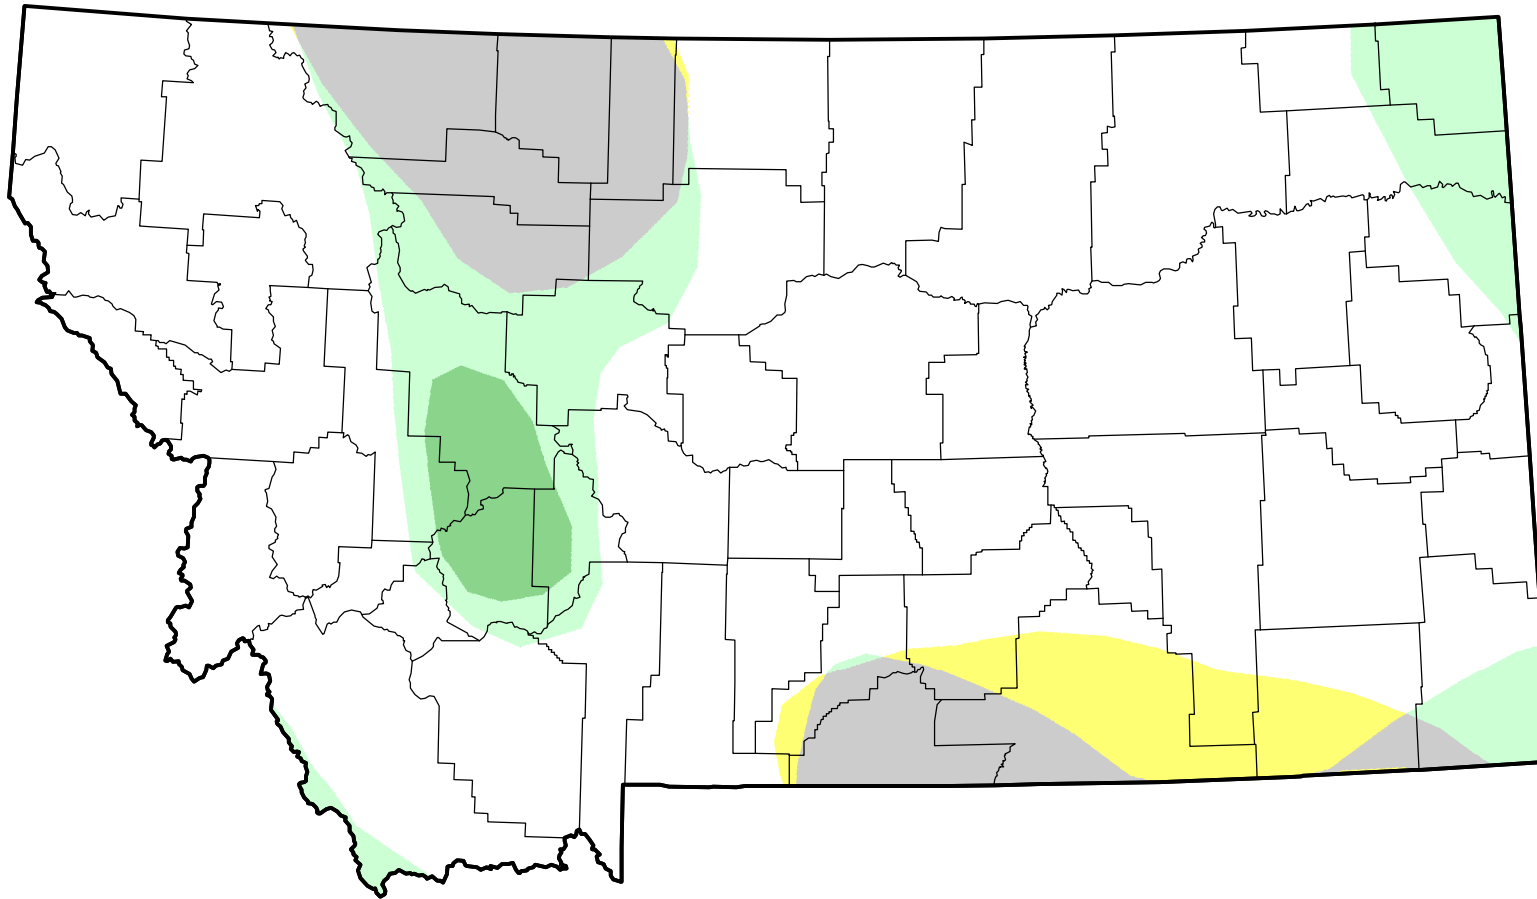

U.S. Drought Monitor Class Change - Montana

4 Week

April 25, 2006
compared to
March 30, 2006

droughtmonitor.unl.edu

-  5 Class Degradation
-  4 Class Degradation
-  3 Class Degradation
-  2 Class Degradation
-  1 Class Degradation
-  No Change
-  1 Class Improvement
-  2 Class Improvement
-  3 Class Improvement
-  4 Class Improvement
-  5 Class Improvement