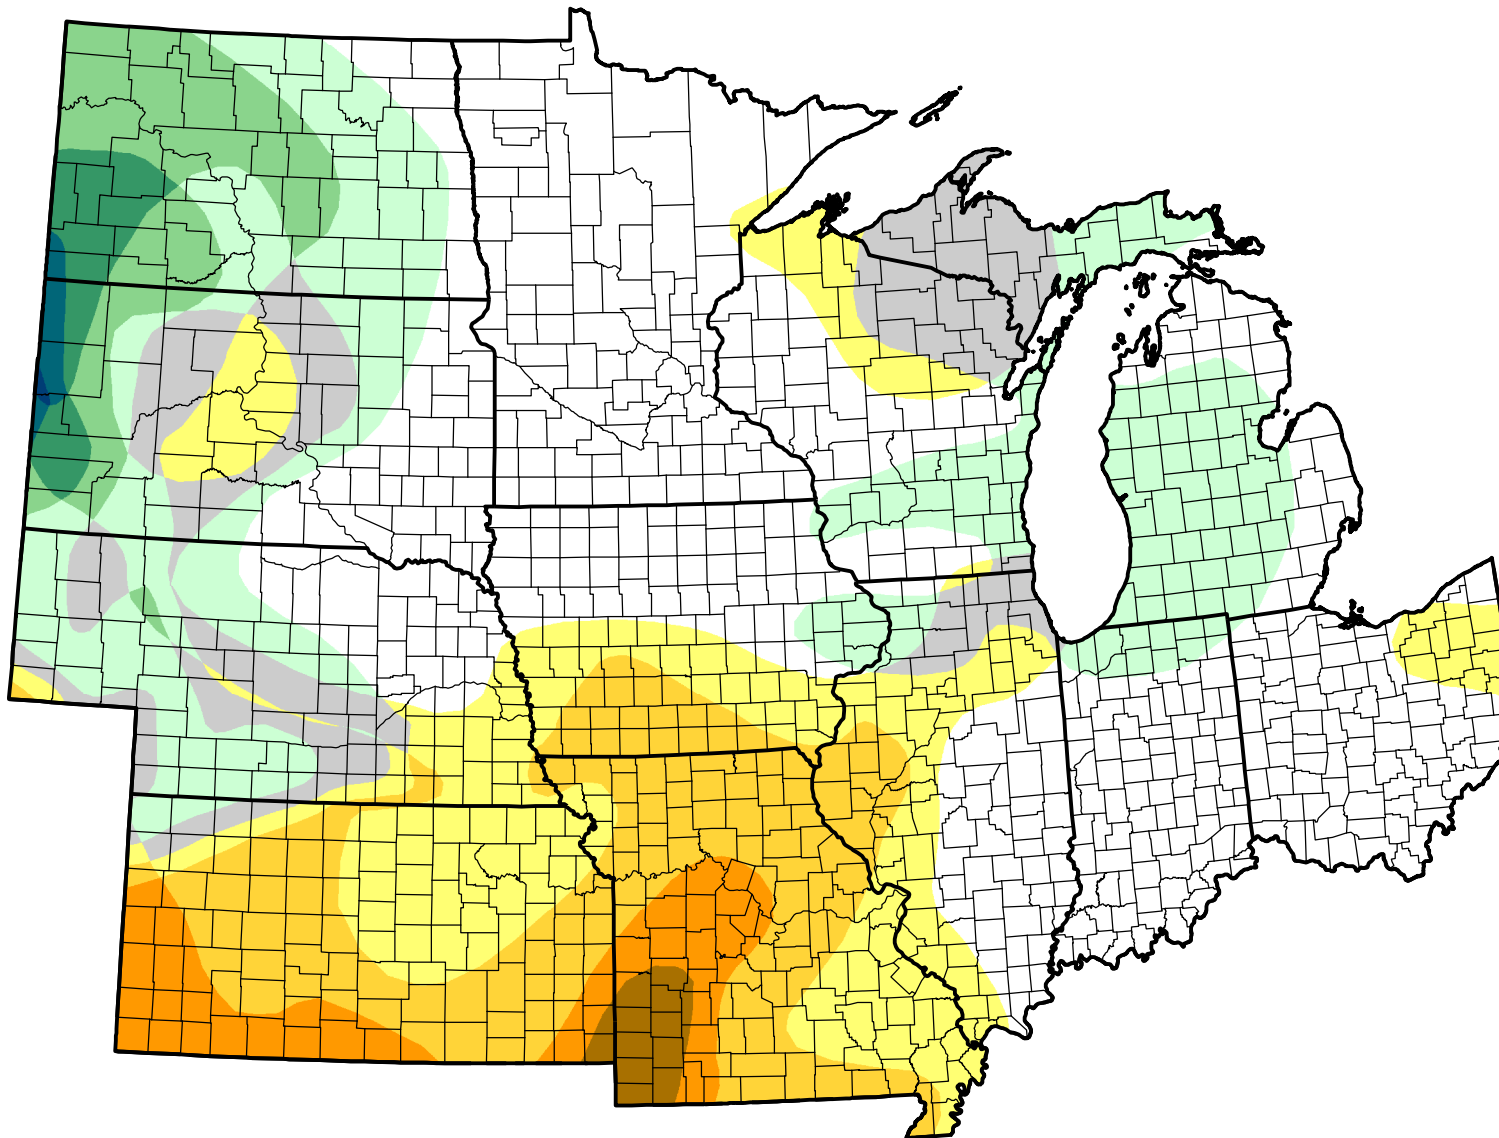

U.S. Drought Monitor Class Change - U2U North Central States

52 Week

April 25, 2006
compared to
April 28, 2005

droughtmonitor.unl.edu

- 5 Class Degradation
- 4 Class Degradation
- 3 Class Degradation
- 2 Class Degradation
- 1 Class Degradation
- No Change
- 1 Class Improvement
- 2 Class Improvement
- 3 Class Improvement
- 4 Class Improvement
- 5 Class Improvement