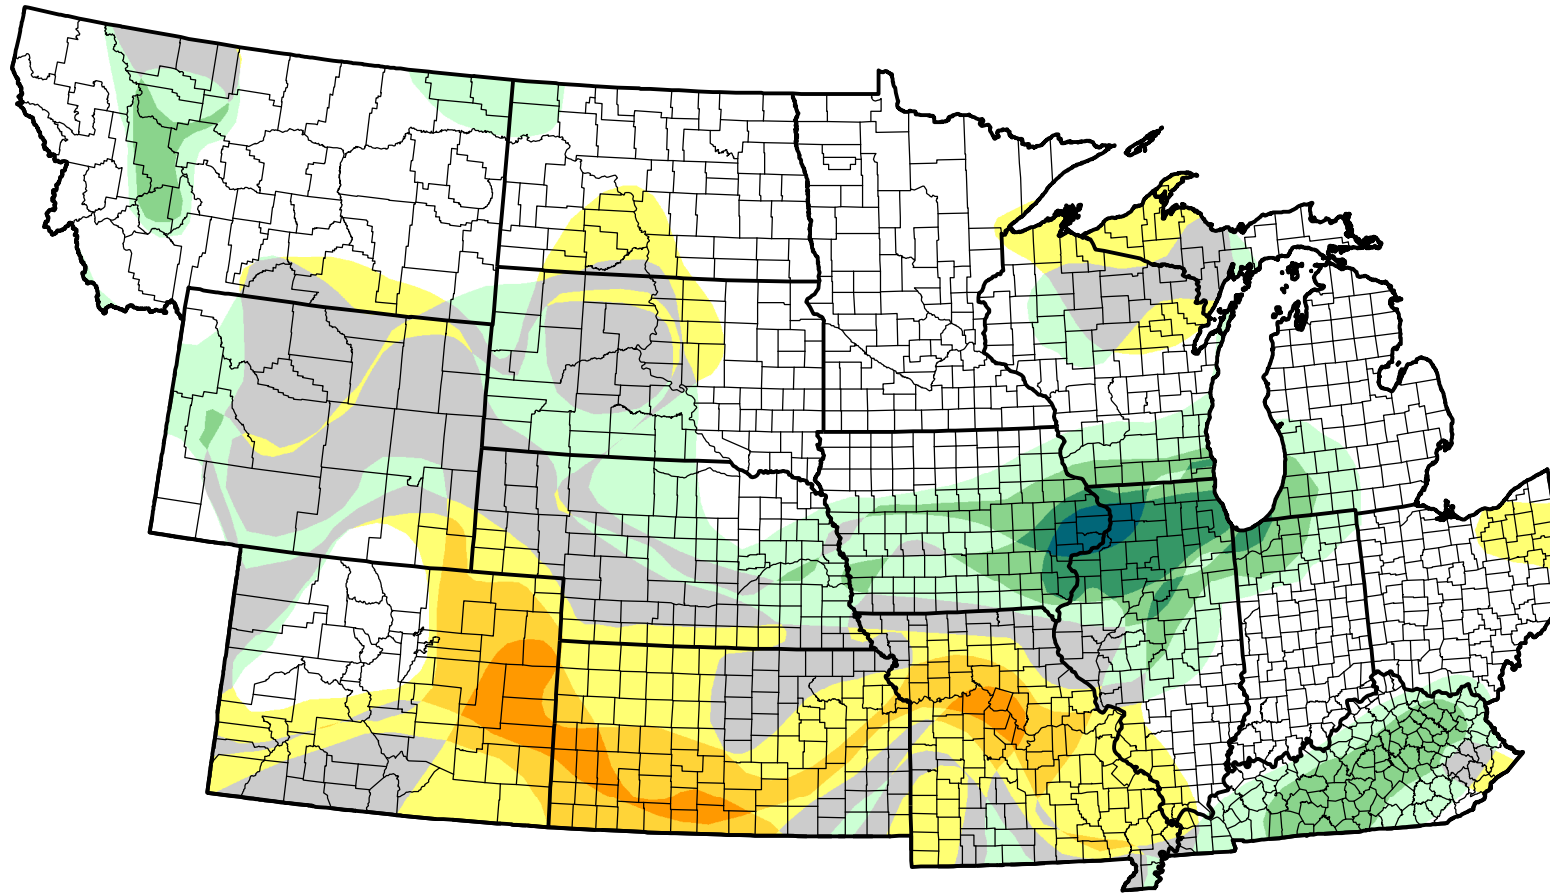

U.S. Drought Monitor Class Change - NWS Central 13 Week

April 25, 2006
compared to
January 26, 2006

droughtmonitor.unl.edu