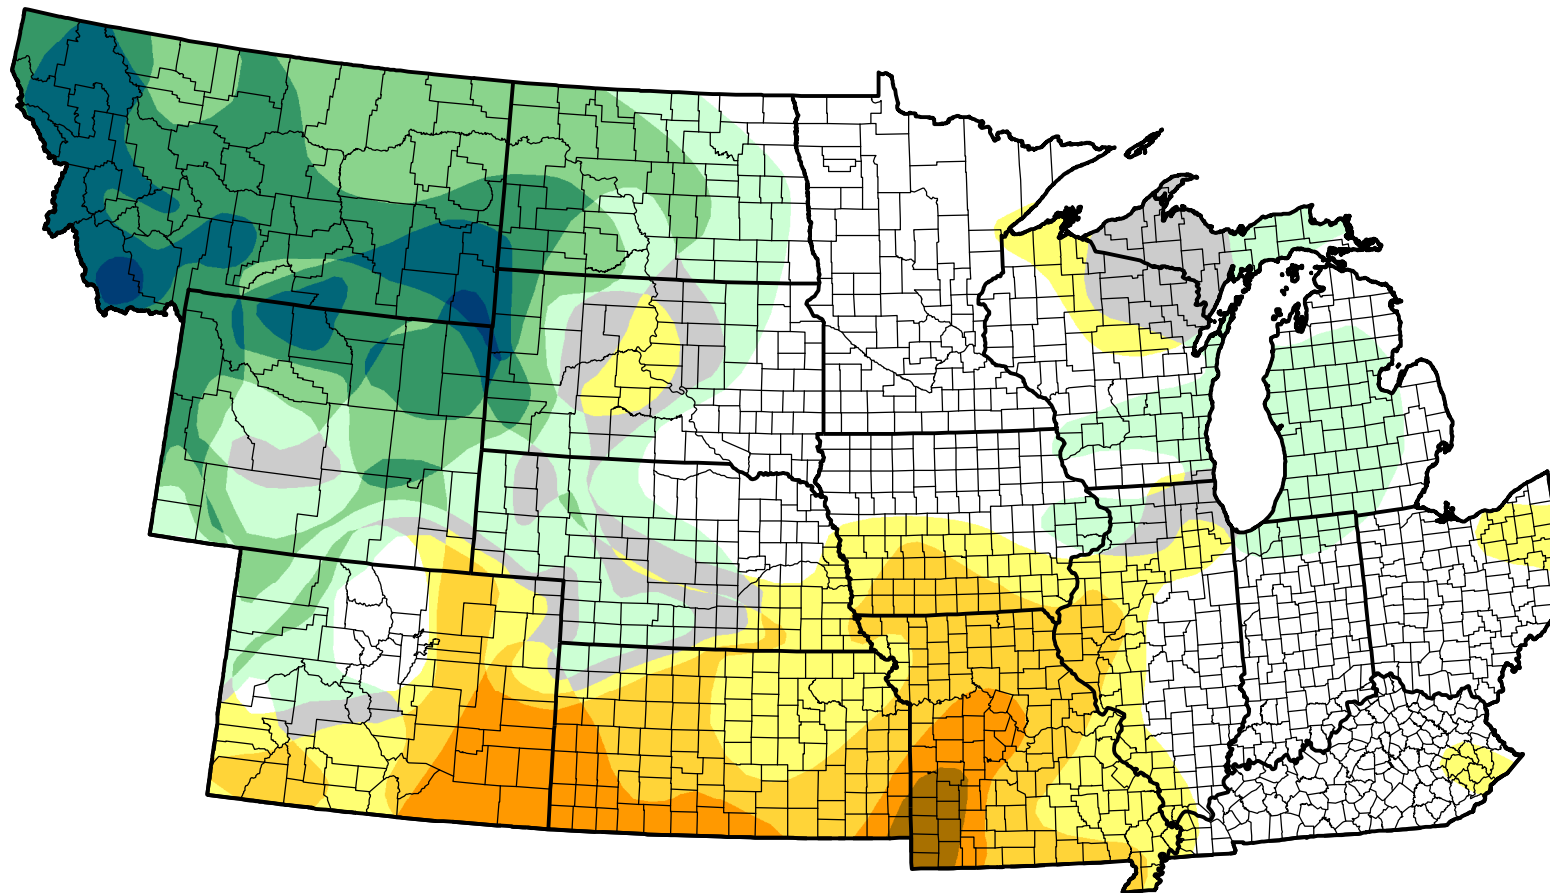

U.S. Drought Monitor Class Change - NWS Central 52 Week

April 25, 2006
compared to
April 28, 2005

droughtmonitor.unl.edu

-  5 Class Degradation
-  4 Class Degradation
-  3 Class Degradation
-  2 Class Degradation
-  1 Class Degradation
-  No Change
-  1 Class Improvement
-  2 Class Improvement
-  3 Class Improvement
-  4 Class Improvement
-  5 Class Improvement