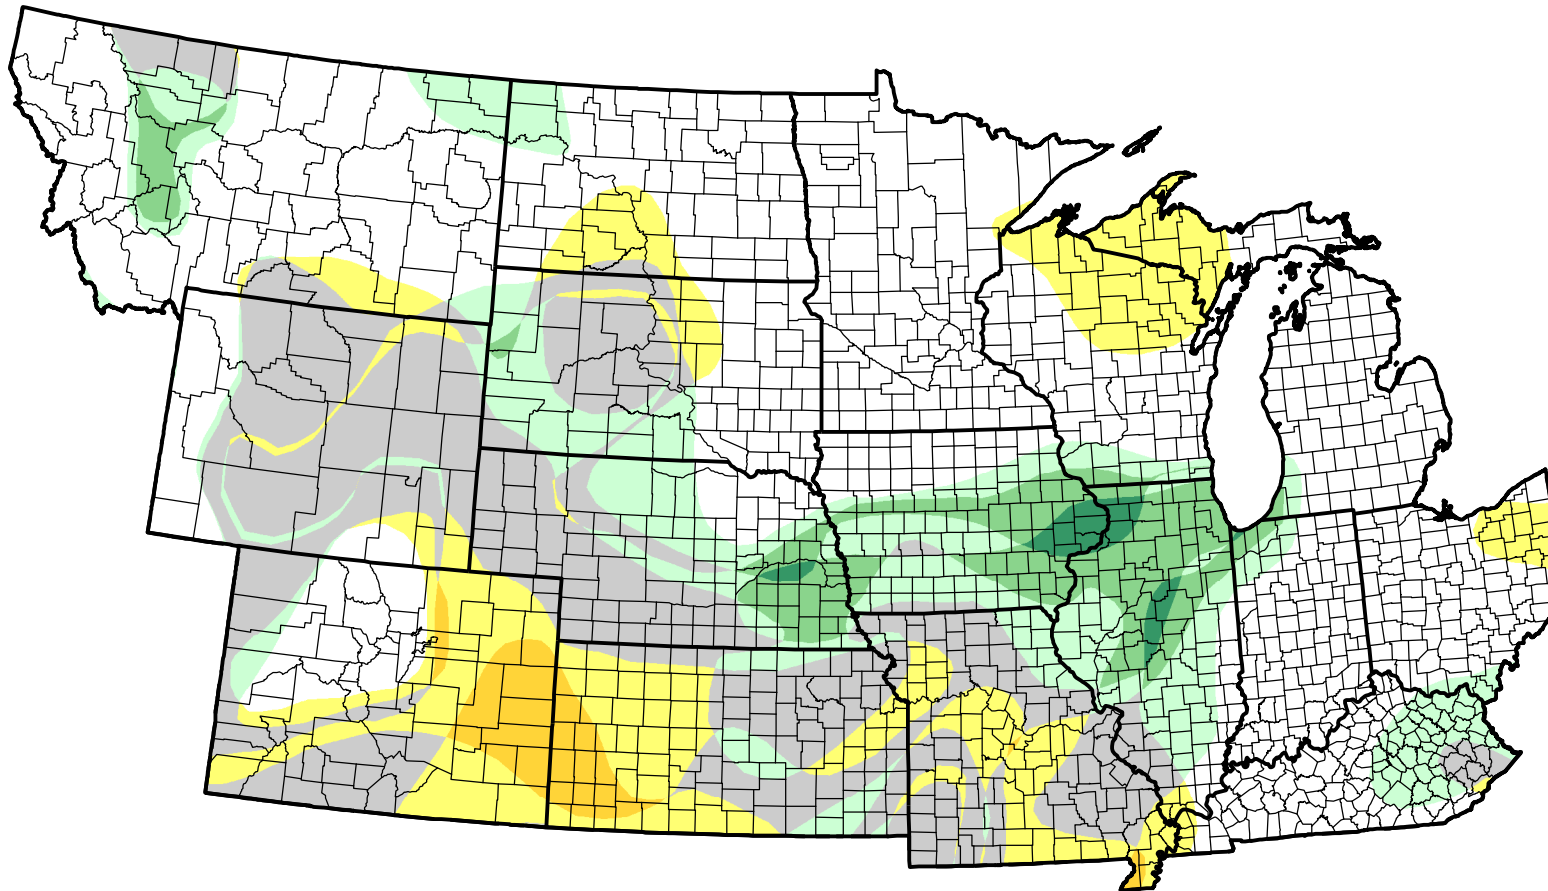

U.S. Drought Monitor Class Change - NWS Central 8 Week

April 25, 2006
compared to
March 2, 2006

droughtmonitor.unl.edu

-  5 Class Degradation
-  4 Class Degradation
-  3 Class Degradation
-  2 Class Degradation
-  1 Class Degradation
-  No Change
-  1 Class Improvement
-  2 Class Improvement
-  3 Class Improvement
-  4 Class Improvement
-  5 Class Improvement