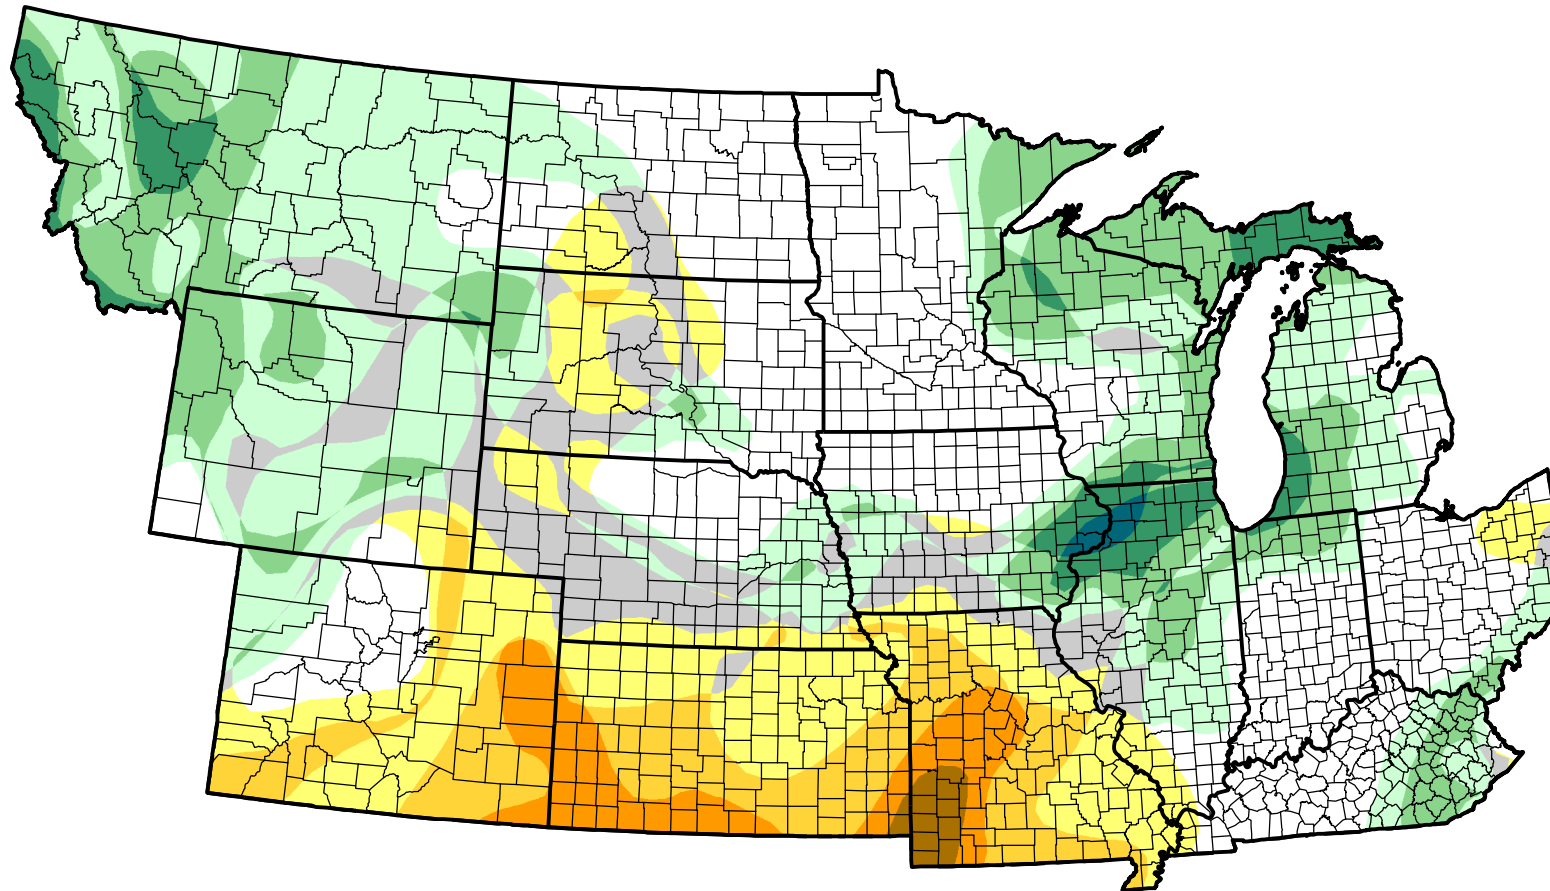

U.S. Drought Monitor Class Change - NWS Central Start of Water Year

April 25, 2006
compared to
September 29, 2005

droughtmonitor.unl.edu

-  5 Class Degradation
-  4 Class Degradation
-  3 Class Degradation
-  2 Class Degradation
-  1 Class Degradation
-  No Change
-  1 Class Improvement
-  2 Class Improvement
-  3 Class Improvement
-  4 Class Improvement
-  5 Class Improvement