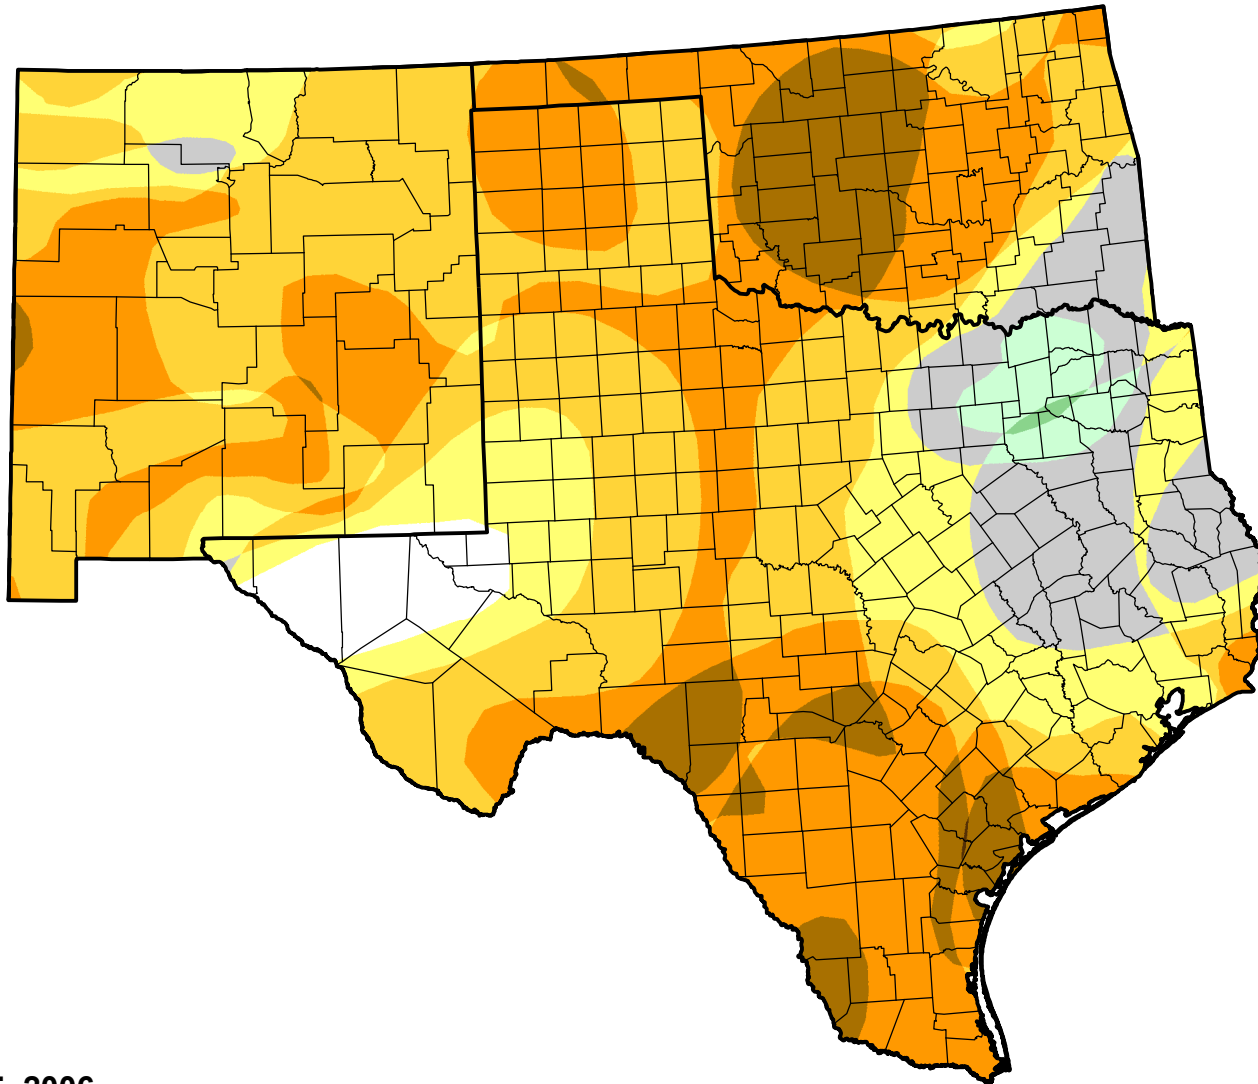

# U.S. Drought Monitor Class Change - Southern Plains RDEWS

26 Week

April 25, 2006  
compared to  
October 26, 2005

-  5 Class Degradation
-  4 Class Degradation
-  3 Class Degradation
-  2 Class Degradation
-  1 Class Degradation
-  No Change
-  1 Class Improvement
-  2 Class Improvement
-  3 Class Improvement
-  4 Class Improvement
-  5 Class Improvement