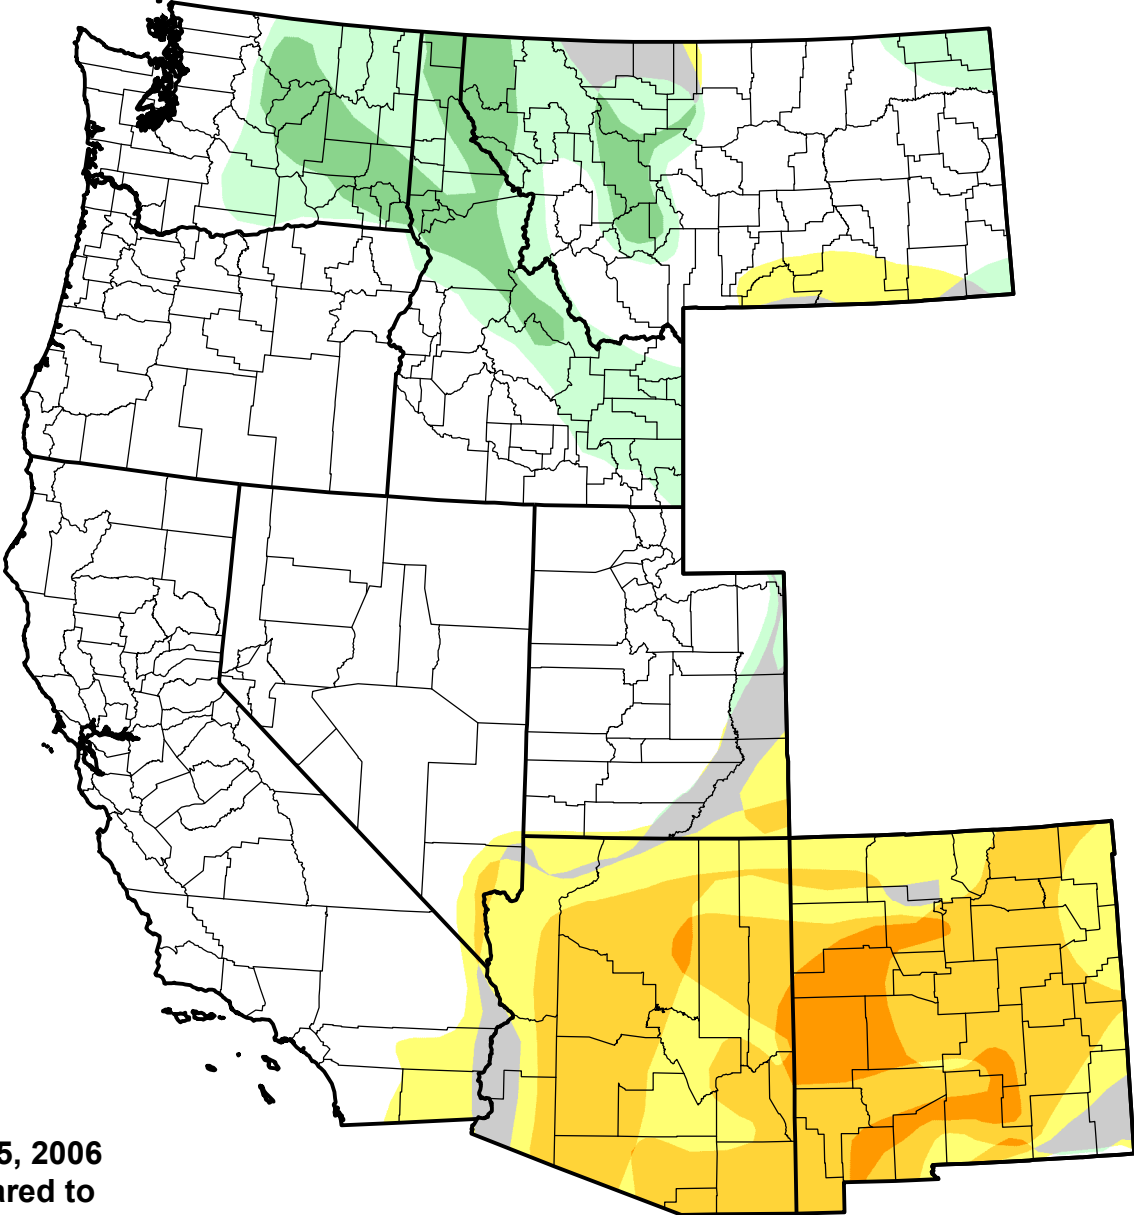

U.S. Drought Monitor Class Change - West

Start of Calendar Year

April 25, 2006
compared to
January 5, 2006

-  5 Class Degradation
-  4 Class Degradation
-  3 Class Degradation
-  2 Class Degradation
-  1 Class Degradation
-  No Change
-  1 Class Improvement
-  2 Class Improvement
-  3 Class Improvement
-  4 Class Improvement
-  5 Class Improvement