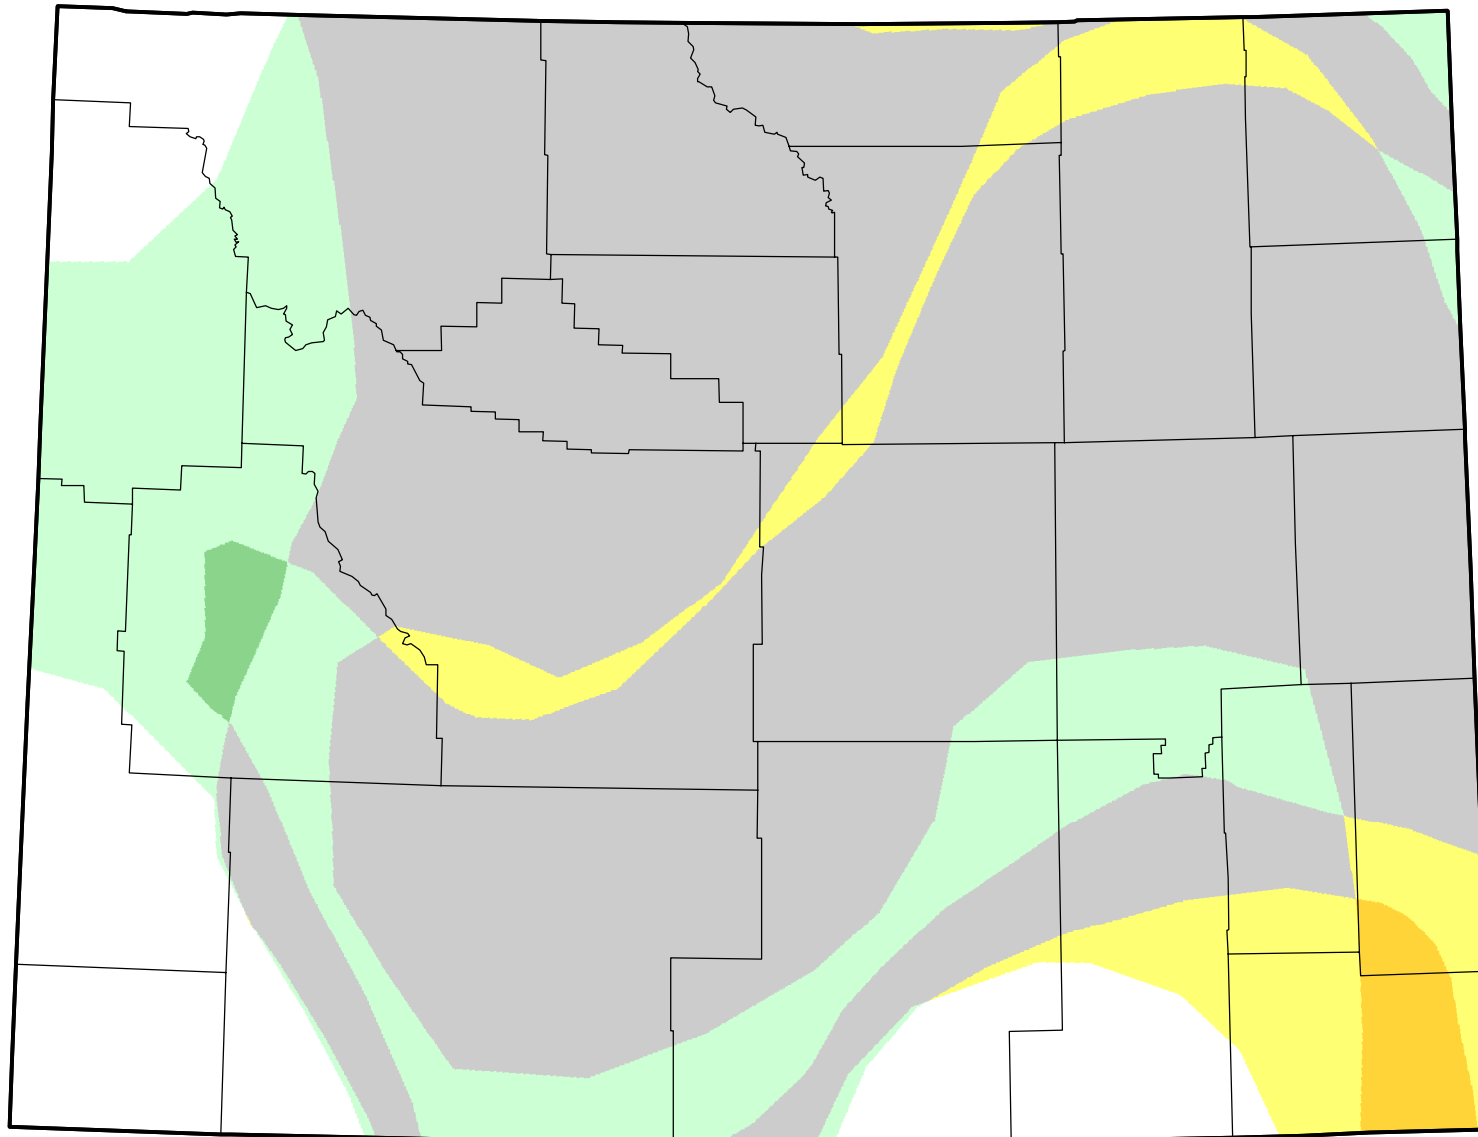

U.S. Drought Monitor Class Change - Wyoming

13 Week

April 25, 2006
compared to
January 26, 2006

droughtmonitor.unl.edu

-  5 Class Degradation
-  4 Class Degradation
-  3 Class Degradation
-  2 Class Degradation
-  1 Class Degradation
-  No Change
-  1 Class Improvement
-  2 Class Improvement
-  3 Class Improvement
-  4 Class Improvement
-  5 Class Improvement