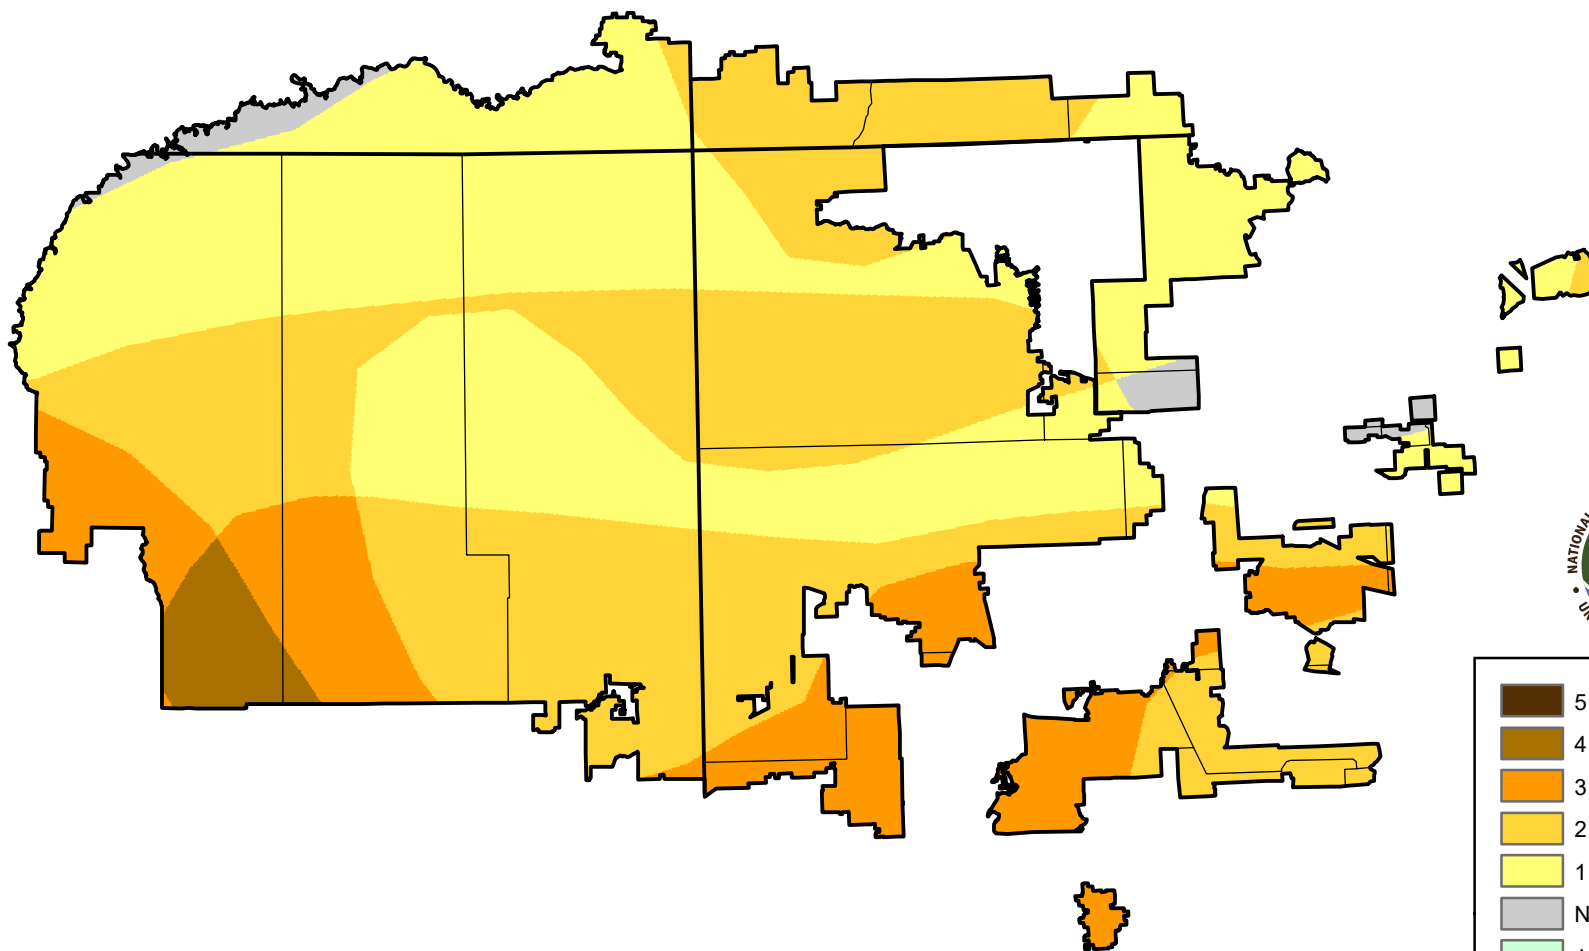

U.S. Drought Monitor Class Change - 4 Corners

Start of Water Year

May 2, 2006
compared to
September 29, 2005

droughtmonitor.unl.edu

-  5 Class Degradation
-  4 Class Degradation
-  3 Class Degradation
-  2 Class Degradation
-  1 Class Degradation
-  No Change
-  1 Class Improvement
-  2 Class Improvement
-  3 Class Improvement
-  4 Class Improvement
-  5 Class Improvement