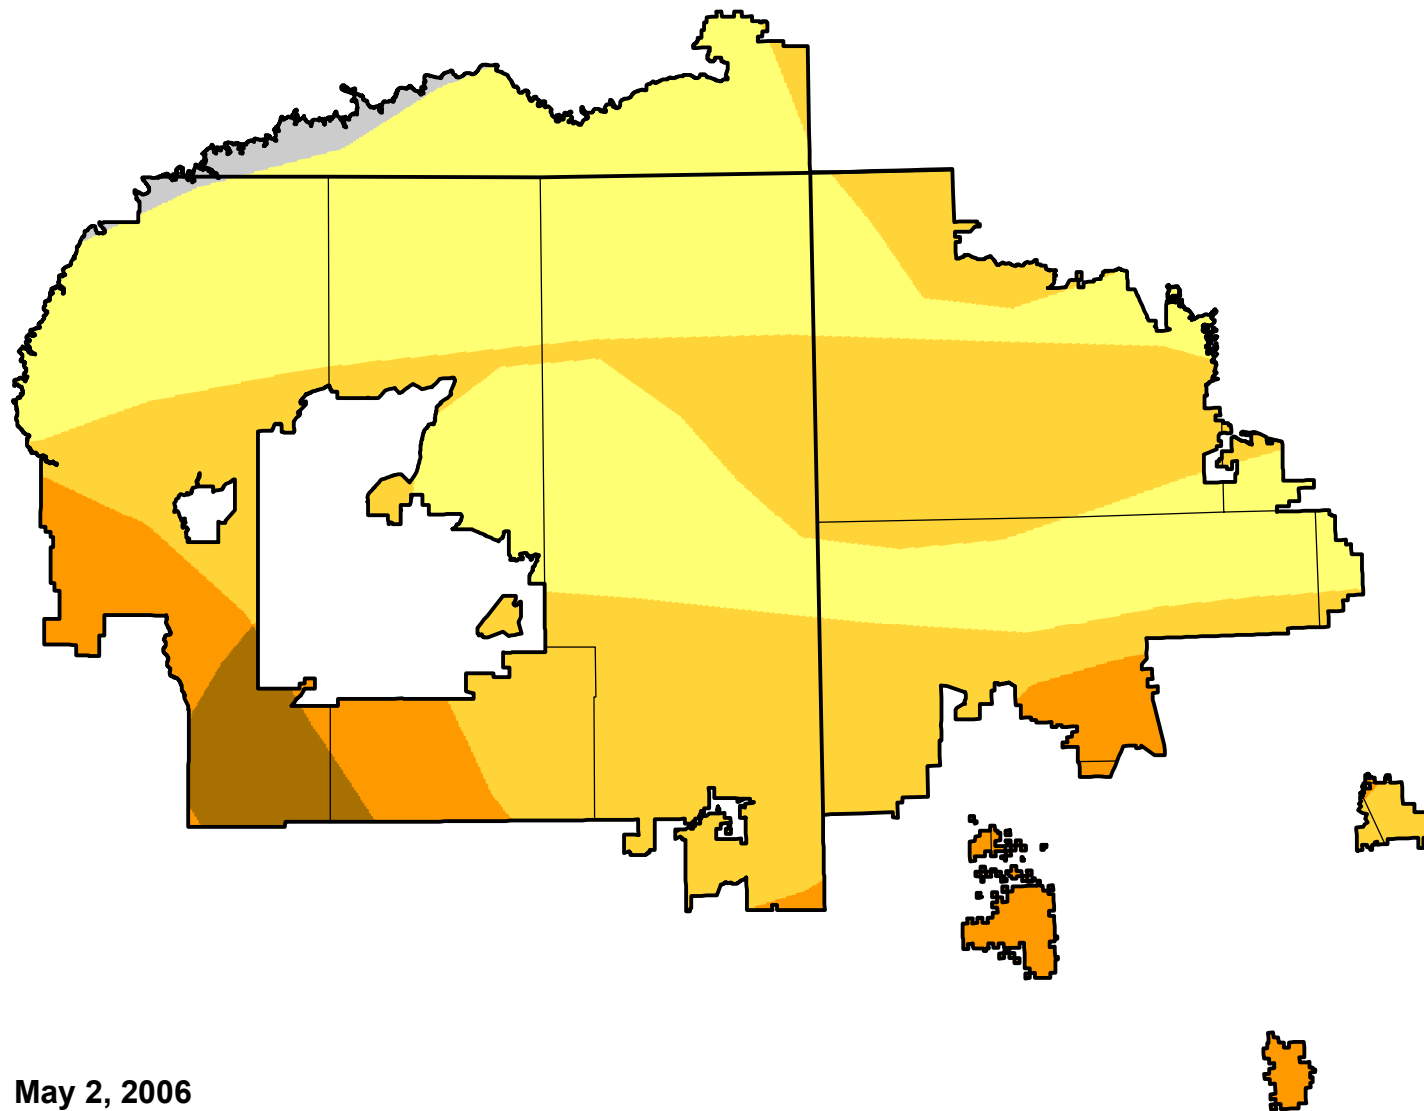

U.S. Drought Monitor Class Change - Navajo

Start of Water Year

May 2, 2006
compared to
September 29, 2005

droughtmonitor.unl.edu

- | | |
|---|---------------------|
|  | 5 Class Degradation |
|  | 4 Class Degradation |
|  | 3 Class Degradation |
|  | 2 Class Degradation |
|  | 1 Class Degradation |
|  | No Change |
|  | 1 Class Improvement |
|  | 2 Class Improvement |
|  | 3 Class Improvement |
|  | 4 Class Improvement |
|  | 5 Class Improvement |